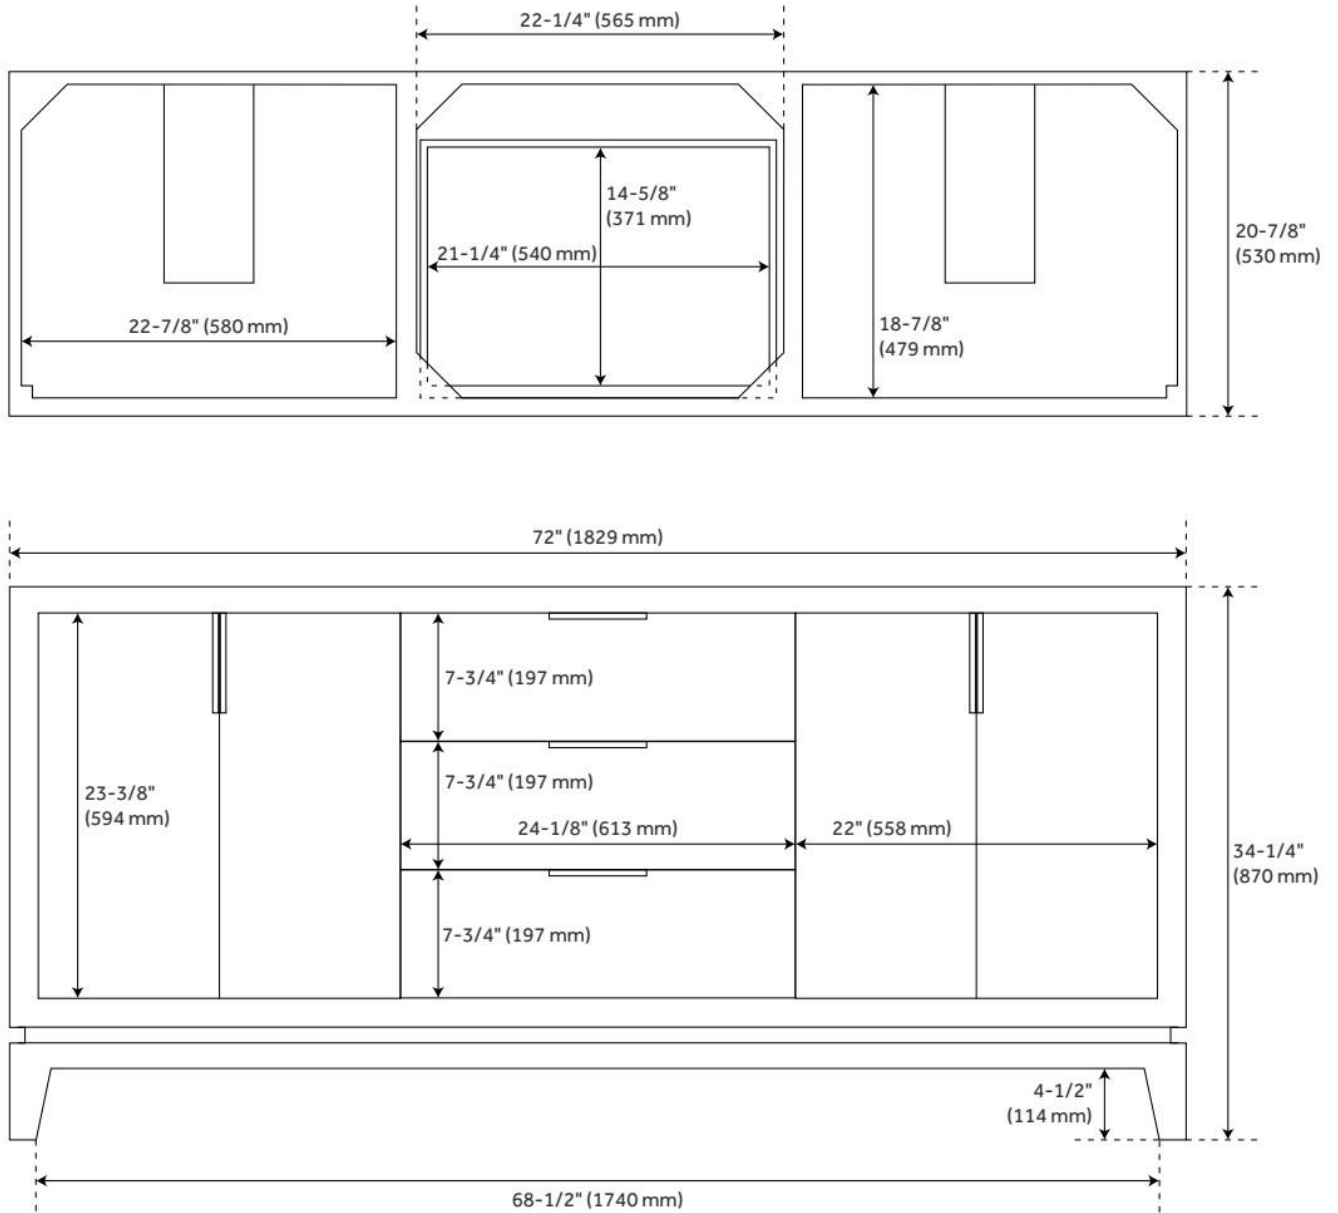

72" TALYN MAHOGANY DOUBLE VANITY - SOFT WHITE - VANITY CABINET ONLY

SKU: 425644
Code: SH425644

REVISED 8/7/2024