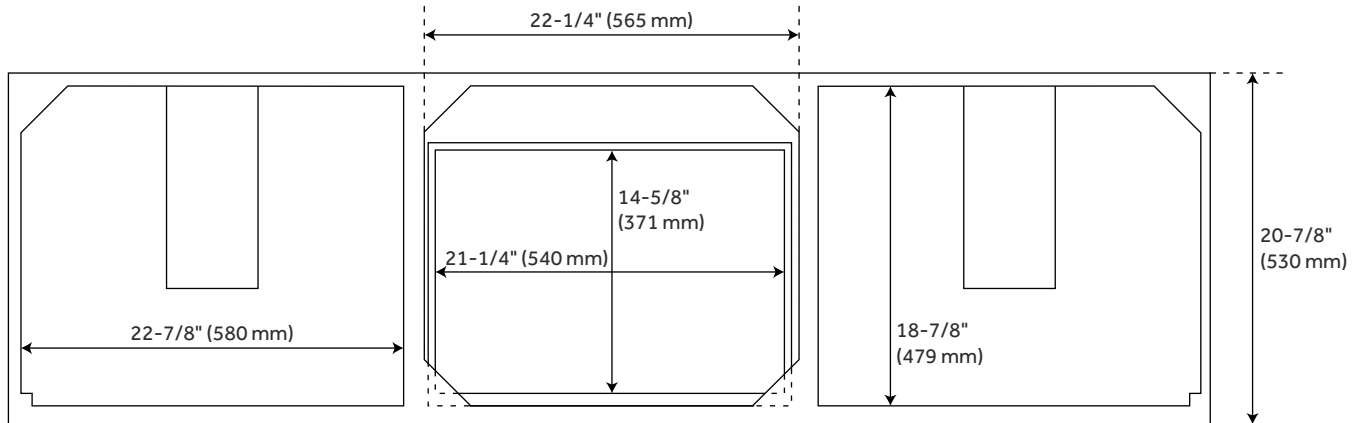

72" TALYN MAHOGANY DOUBLE VANITY - WHITE

SKU: 425644

All dimensions and specifications are nominal and may vary. Use actual products for accuracy in critical situations.