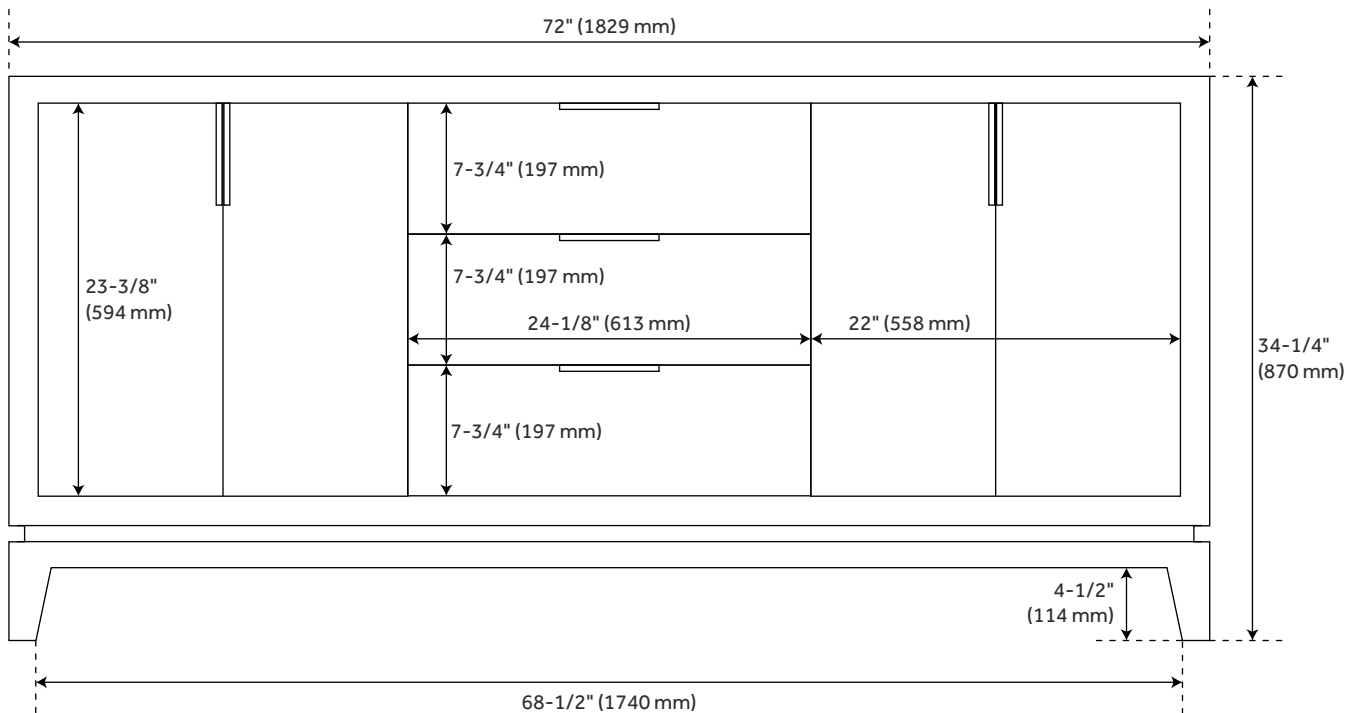

72" TALYN MAHOGANY DOUBLE VANITY - WHITE

SKU: 425644

All dimensions and specifications are nominal and may vary. Use actual products for accuracy in critical situations.