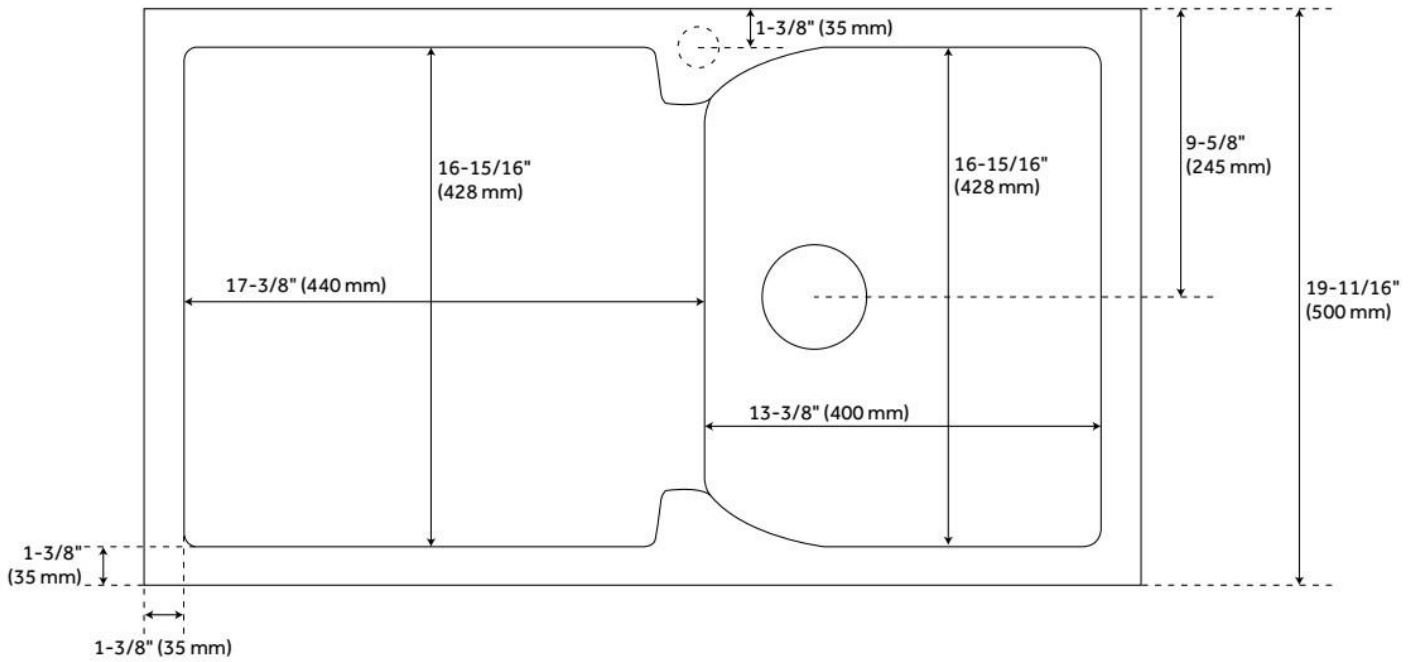

34" ALLARDT DROP-IN GRANITE COMPOSITE SINK WITH DRAINBOARD - CLOUD WHITE

SKU: 425906
Code: SH425906

REVISED 8/13/2024