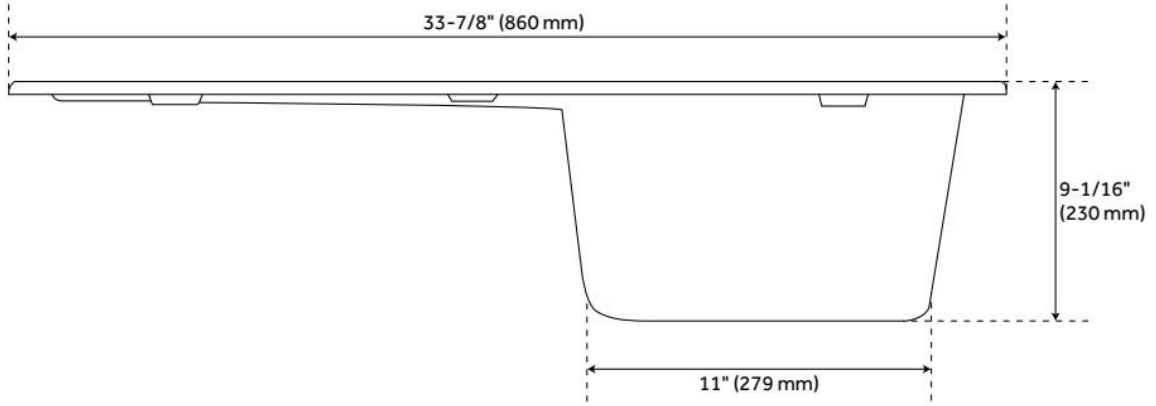

34" ALLARDT DROP-IN GRANITE COMPOSITE SINK WITH DRAINBOARD - CLOUD WHITE

SKU: 425906
Code: SH425906

REVISED 8/13/2024