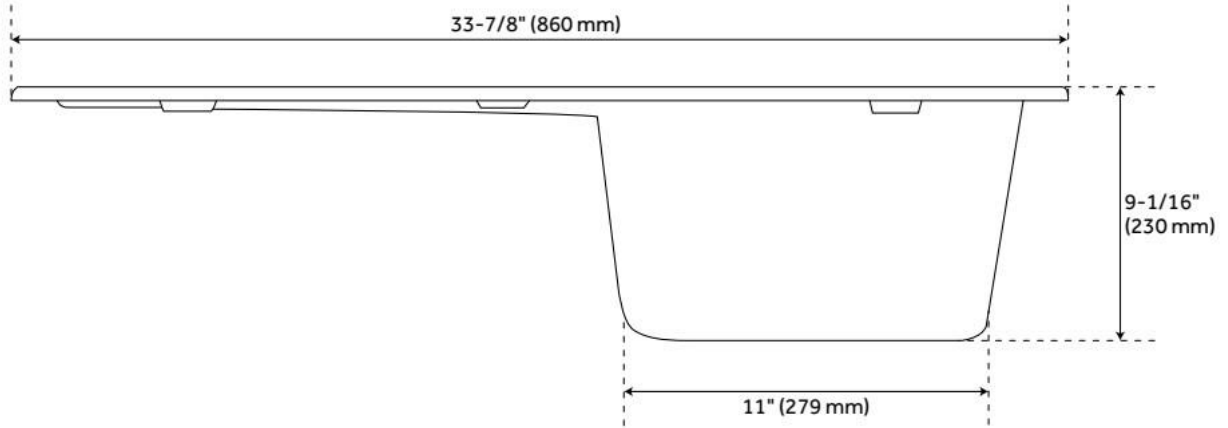

34" ALLARDT DROP-IN GRANITE COMPOSITE SINK WITH DRAINBOARD - MIDNIGHT BLACK

SKU: 425907
Code: SH425907

REVISED 8/13/2024