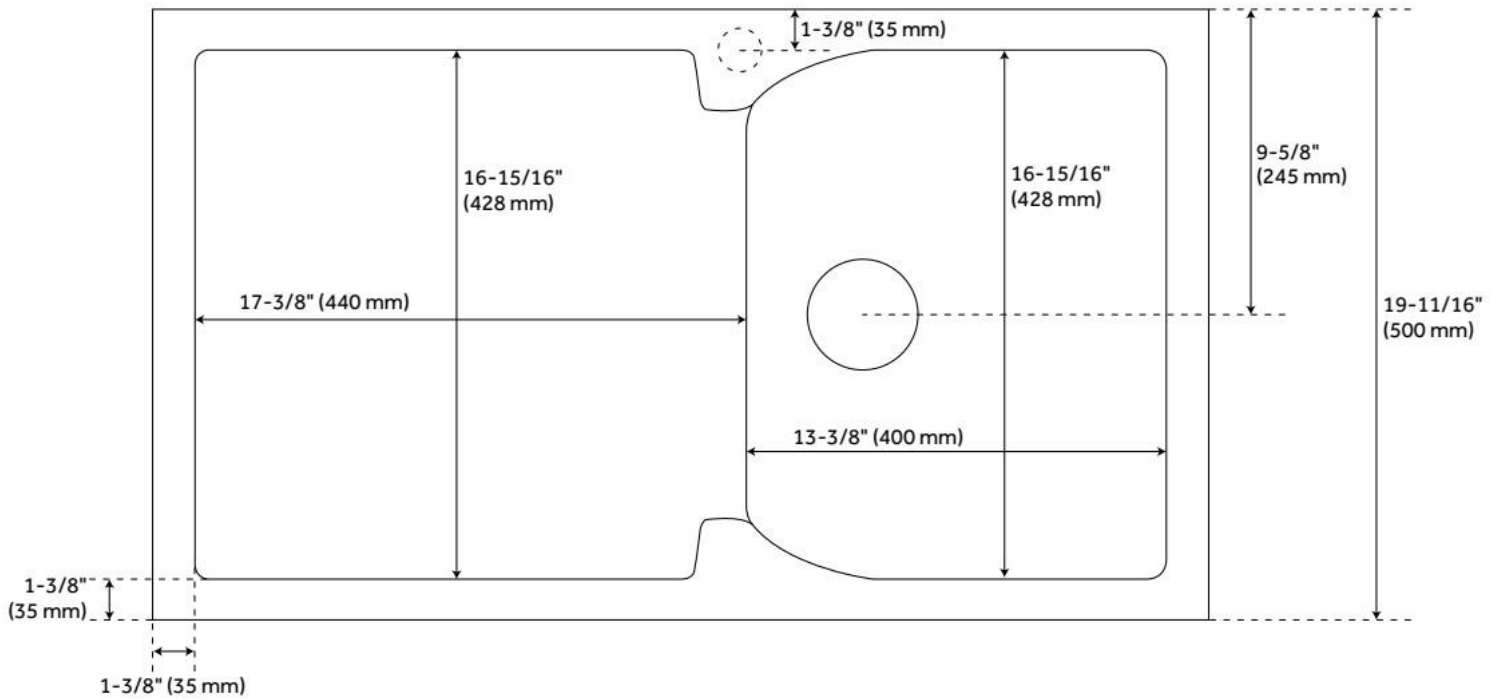

34" ALLARDT DROP-IN GRANITE COMPOSITE SINK WITH DRAINBOARD - MIDNIGHT BLACK

SKU: 425907
Code: SH425907

REVISED 8/13/2024