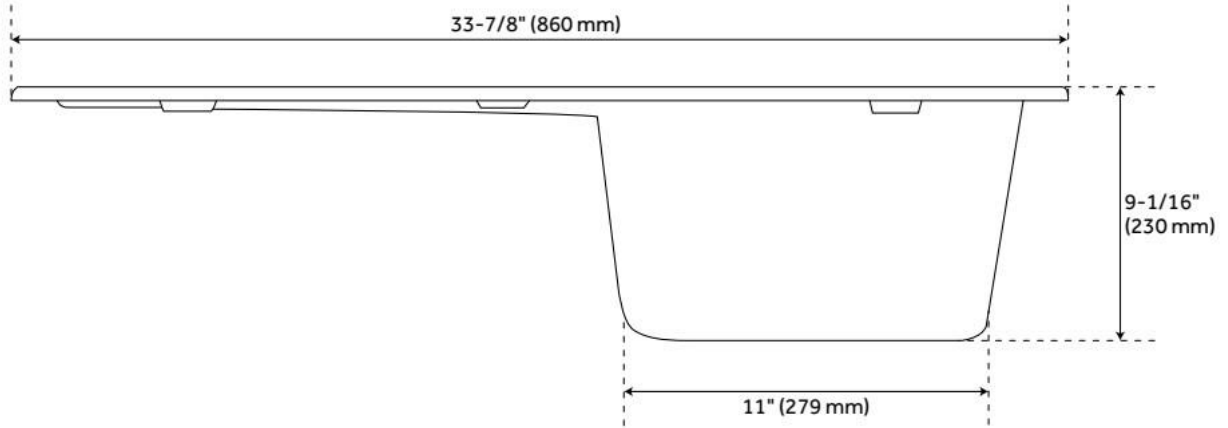

34" ALLARDT DROP-IN GRANITE COMPOSITE SINK WITH DRAINBOARD - BLACK

SKU: 425907
Code: SH425907

REVISED 7/12/2024