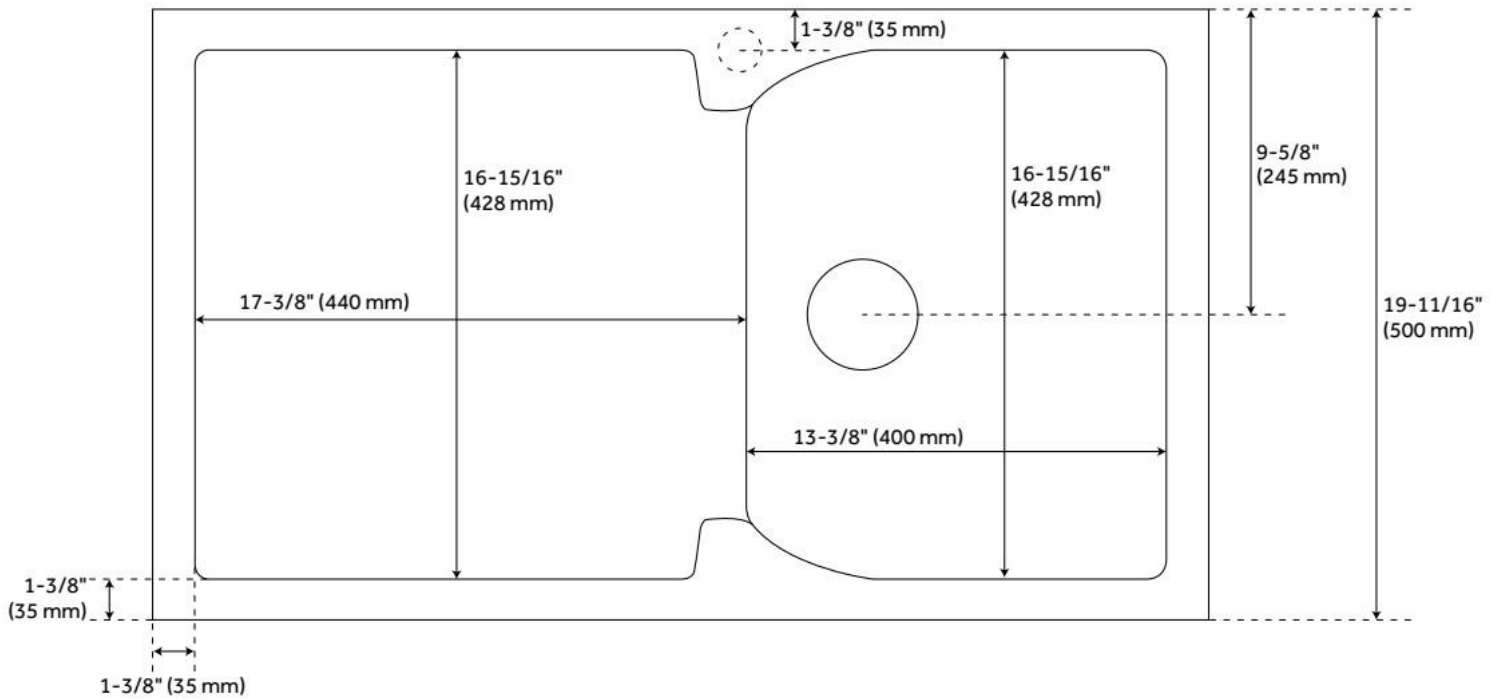

34" ALLARDT DROP-IN GRANITE COMPOSITE SINK WITH DRAINBOARD - BLACK

SKU: 425907
Code: SH425907

REVISED 7/12/2024