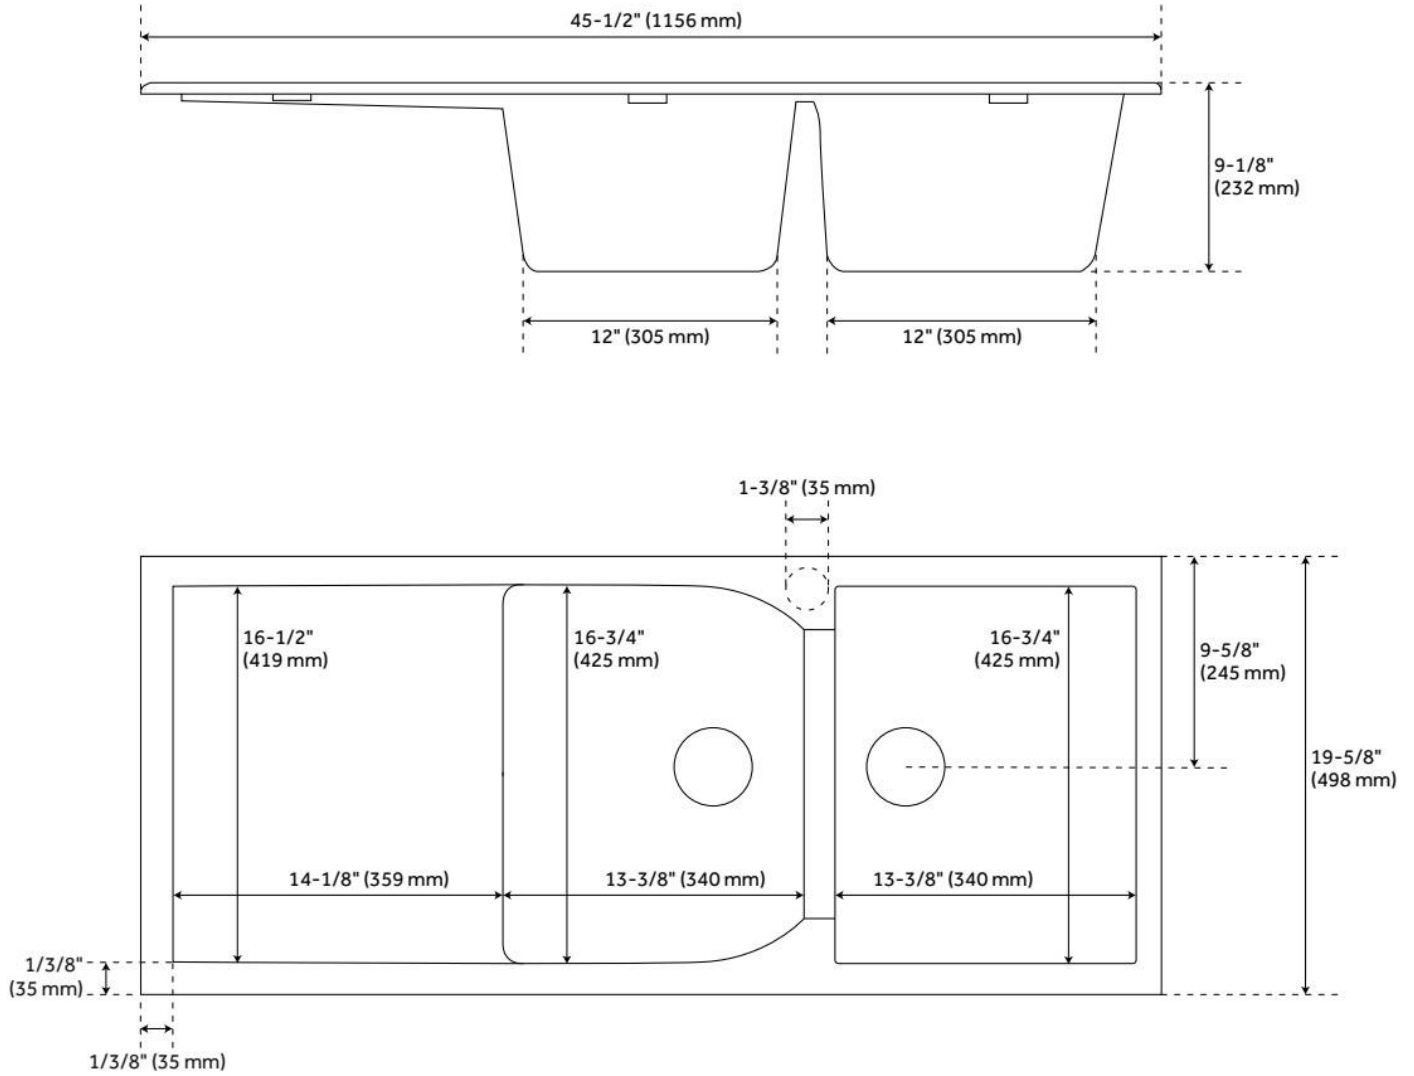

46" TANSI DOUBLE-BOWL DROP-IN SINK WITH DRAIN BOARD - CLOUD WHITE

SKU: 425909
Code: SH425909

FEATURES

Material: Granite
Product Finish: White
Installation Type: Drop-In
Shape: Rectangle
Drain Placement: Off-set Right
Fits Drain Hole Size: 3-1/2"
Faucet Centers: No Faucet Hole
Overflow Hole: No
Mounting Hardware Included: Yes

CSA, CSA B45.5/IAPMO Z124, LISTED ID: 521428

ADDITIONAL FEATURES

- Faucet hole can be drilled on site. Pre-marked hole location is on the underside of the sink rim for guidance. The hole can be drilled in the faucet deck to accommodate a single-hole faucet.
- See Installation Instructions for directions to drill faucet hole.
- Granite composite is 80% granite and 20% resin.
- It is recommended to have the sink at the job site before cutting cabinet or counter top.
- Made in Italy.

REVISED 7/5/2024

46" TANSI DOUBLE-BOWL DROP-IN SINK WITH DRAIN BOARD - CLOUD WHITE

SKU: 425909
Code: SH425909

REVISED 7/5/2024