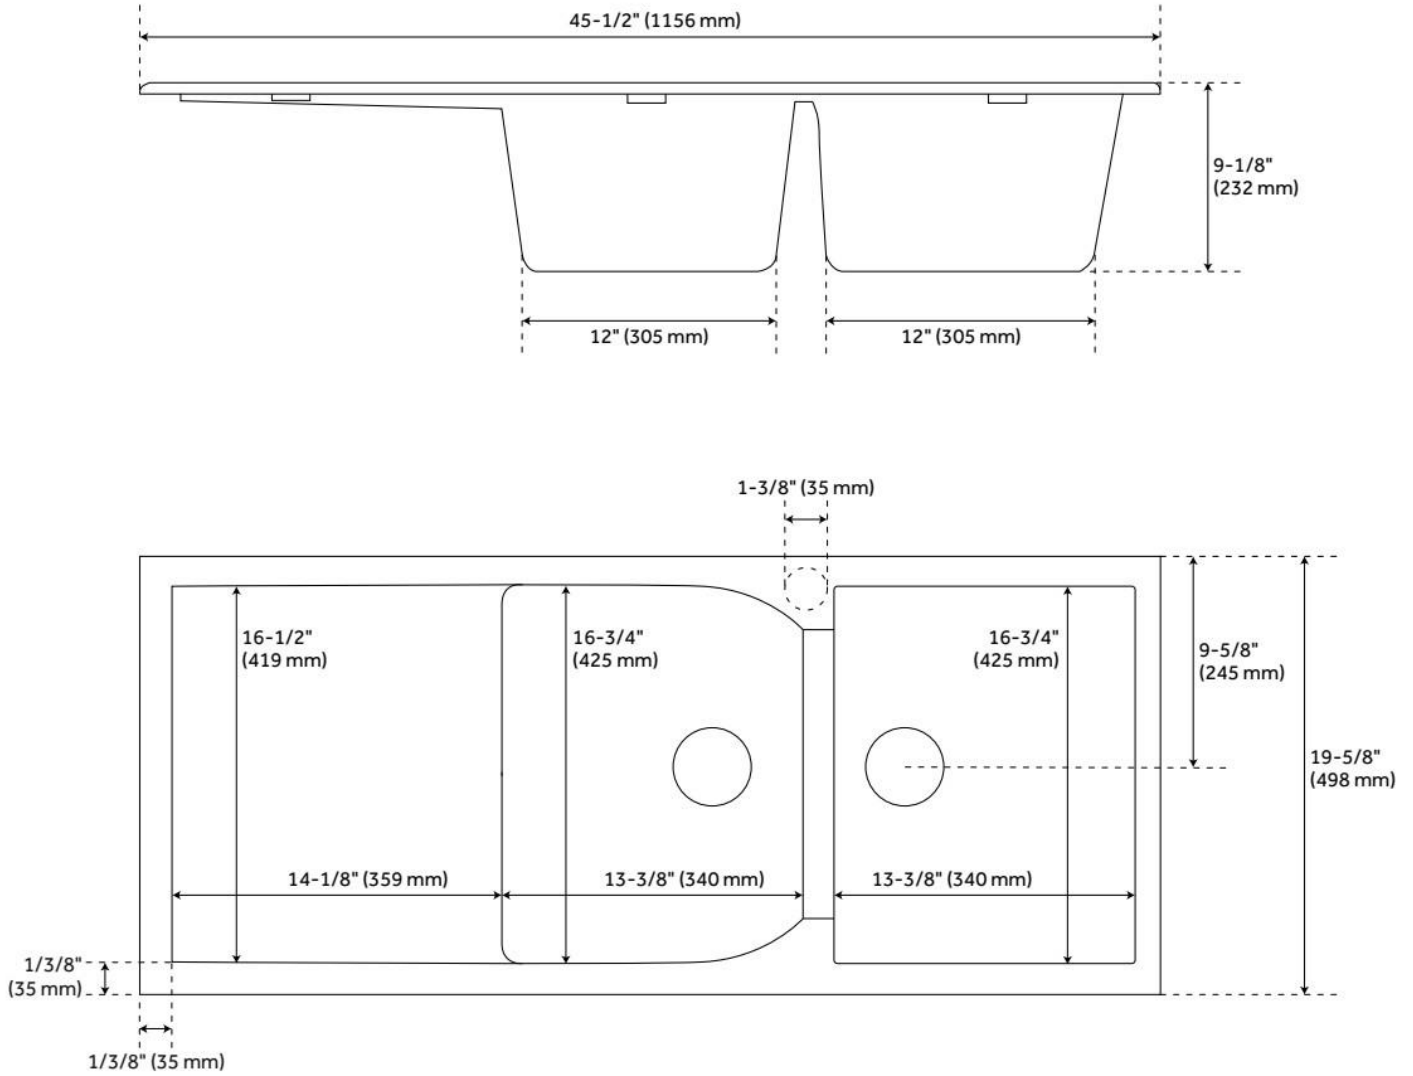

46" TANSI DOUBLE-BOWL DROP-IN SINK WITH DRAIN BOARD - CLOUD WHITE

SKU: 425909
Code: SH425909

FEATURES

Material: Granite
Product Finish: White
Installation Type: Drop-In
Shape: Rectangle
Drain Placement: Off-set Right
Fits Drain Hole Size: 3-1/2"
Faucet Centers: No Faucet Hole
Overflow Hole: No
Mounting Hardware Included: Yes

CSA, CSA B45.5/IAPMO Z124, Massachusetts Accepted, LISTED ID: 521428

ADDITIONAL FEATURES

- Faucet hole can be drilled on site. Pre-marked hole location is on the underside of the sink rim for guidance. The hole can be drilled in the faucet deck to accommodate a single-hole faucet.
- See Installation Instructions for directions to drill faucet hole.
- Granite composite is 80% granite and 20% resin.
- It is recommended to have the sink at the job site before cutting cabinet or counter top.
- Made in Italy.

REVISED 8/13/2024

46" TANSI DOUBLE-BOWL DROP-IN SINK WITH DRAIN BOARD - CLOUD WHITE

SKU: 425909
Code: SH425909

REVISED 8/13/2024