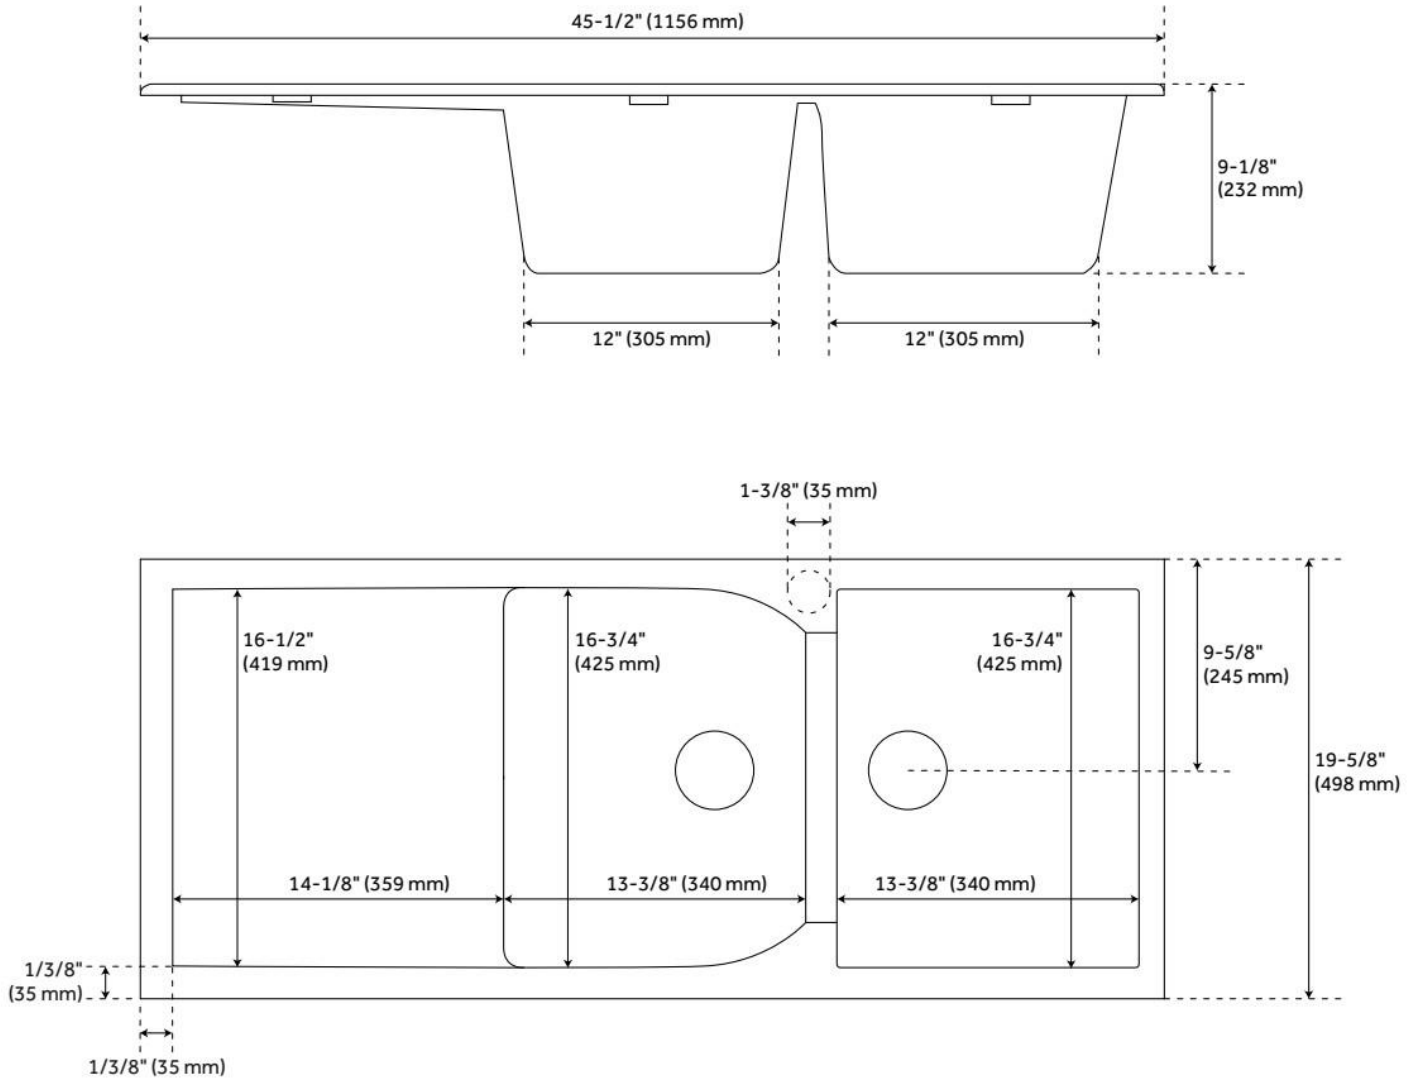

46" TANSI DOUBLE-BOWL DROP-IN SINK WITH DRAINBOARD - MIDNIGHT BLACK

SKU: 425910
Code: SH425910

FEATURES

Material: Granite
Product Finish: Midnight Black
Installation Type: Drop-In
Shape: Rectangle
Drain Placement: Off-set Right
Fits Drain Hole Size: 3-1/2"
Faucet Centers: No Faucet Hole
Overflow Hole: No
Mounting Hardware Included: Yes

CSA, CSA B45.5/IAPMO Z124, Massachusetts Accepted, LISTED ID: 521429

ADDITIONAL FEATURES

- Faucet hole can be drilled on site. Pre-marked hole location is on the underside of the sink rim for guidance. The hole can be drilled in the faucet deck to accommodate a single-hole faucet.
- See Installation Instructions for directions to drill faucet hole.
- Granite composite is 80% granite and 20% resin.
- It is recommended to have the sink at the job site before cutting cabinet or counter top.
- Made in Italy.

REVISED 8/13/2024

46" TANSI DOUBLE-BOWL DROP-IN SINK WITH DRAINBOARD - MIDNIGHT BLACK

SKU: 425910
Code: SH425910

REVISED 8/13/2024