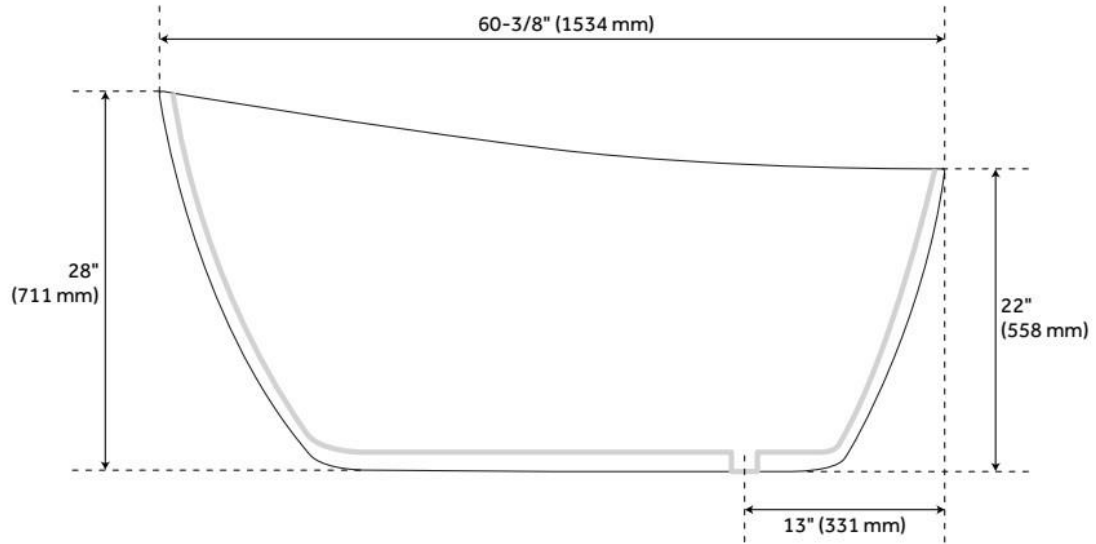

60" SHEBA SOLID SURFACE FREESTANDING TUB - INTEGRAL OVERFLOW & WHITE DRAIN - MATTE

SKU: 425986
Code: SH425986

FEATURES

Tub Material: Solid Surface
Product Finish: White
Shape: Oval
Tub Drain Placement: End
Drain Included: Yes
Drain and Overflow Finish: White Powder Coat
Water Depth to Overflow: 15"
Water Capacity (Gallons): 51
Built-In Adjusters: Yes
Tub Weight Uncrated (lbs): 311
Optional Accessory: 428473

CSA B45.5/IAPMO Z124, Massachusetts Accepted, LISTED ID: SH112153MWH

ADDITIONAL FEATURES

- 60" Dimensions: 60-3/8" L x 27-3/4" - 25" W x 22"- 28" H ($\pm 1"$). Water capacity with integral overflow: 51 gallons. Weight uncrated-crated:311/510 lbs.
- Tub material is solid and the same color throughout.
- Exterior matte finish is easy to maintain and repair, if needed.
- Tub is 1" at rim.

REVISED 6/29/2024

60" SHEBA SOLID SURFACE FREESTANDING TUB - INTEGRAL OVERFLOW & WHITE DRAIN - MATTE

SKU: 425986
Code: SH425986

REVISED 6/29/2024