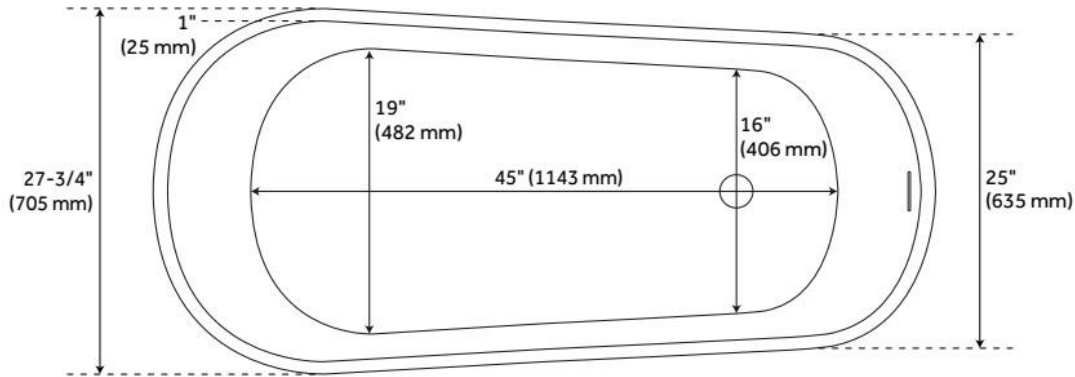

60" SHEBA SOLID SURFACE FREESTANDING TUB - INTEGRAL OVERFLOW & WHITE DRAIN - MATTE

SKU: 425986
Code: SH425986

FEATURES

Tub Material: Solid Surface
Product Finish: White
Shape: Oval
Tub Drain Placement: End
Drain Included: Yes
Drain and Overflow Finish: White Powder Coat
Water Depth to Overflow: 15"
Water Capacity (Gallons): 51
Built-In Adjusters: Yes
Tub Weight Uncrated (lbs): 311
Optional Accessory: 428473

CSA B45.5/IAPMO Z124, Massachusetts Accepted, LISTED ID: SH112153MWH

ADDITIONAL FEATURES

- 60" Dimensions: 60-3/8" L x 27-3/4" - 25" W x 22"- 28" H ($\pm 1"$). Water capacity with integral overflow: 51 gallons. Weight uncrated-crated:311/510 lbs.
- Tub material is solid and the same color throughout.
- Exterior matte finish is easy to maintain and repair, if needed.
- Tub is 1" at rim.

REVISED 6/29/2024

60" SHEBA SOLID SURFACE FREESTANDING TUB - INTEGRAL OVERFLOW & WHITE DRAIN - MATTE

SKU: 425986
Code: SH425986

REVISED 6/29/2024