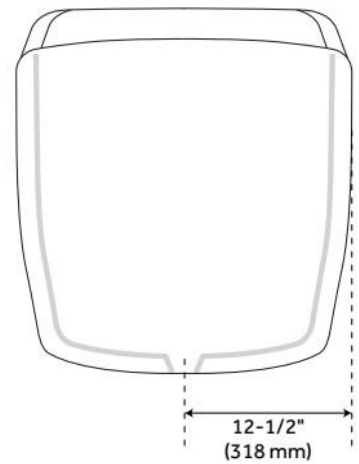

60" SHEBA SOLID SURFACE FREESTANDING TUB - INTEGRAL OVERFLOW & WHITE DRAIN - MATTE

SKU: 425986
Code: SH425986

FEATURES

Tub Material: Solid Surface
Product Finish: White
Shape: Oval
Tub Drain Placement: End
Drain Included: Yes
Drain and Overflow Finish: White Powder Coat
Water Depth to Overflow: 15"
Water Capacity (Gallons): 51
Built-In Adjusters: Yes
Tub Weight Uncrated (lbs): 311
Optional Accessory: 428473

CSA B45.5/IAPMO Z124, Massachusetts Accepted, LISTED ID: SH112153MWH

ADDITIONAL FEATURES

- 60" Dimensions: 60-3/8" L x 27-3/4" - 25" W x 22"- 28" H ($\pm 1"$). Water capacity with integral overflow: 51 gallons. Weight uncrated-crated:311/510 lbs.
- Tub material is solid and the same color throughout.
- Exterior matte finish is easy to maintain and repair, if needed.
- Tub is 1" at rim.

REVISED 6/29/2024

60" SHEBA SOLID SURFACE FREESTANDING TUB - INTEGRAL OVERFLOW & WHITE DRAIN - MATTE

SKU: 425986
Code: SH425986

REVISED 6/29/2024