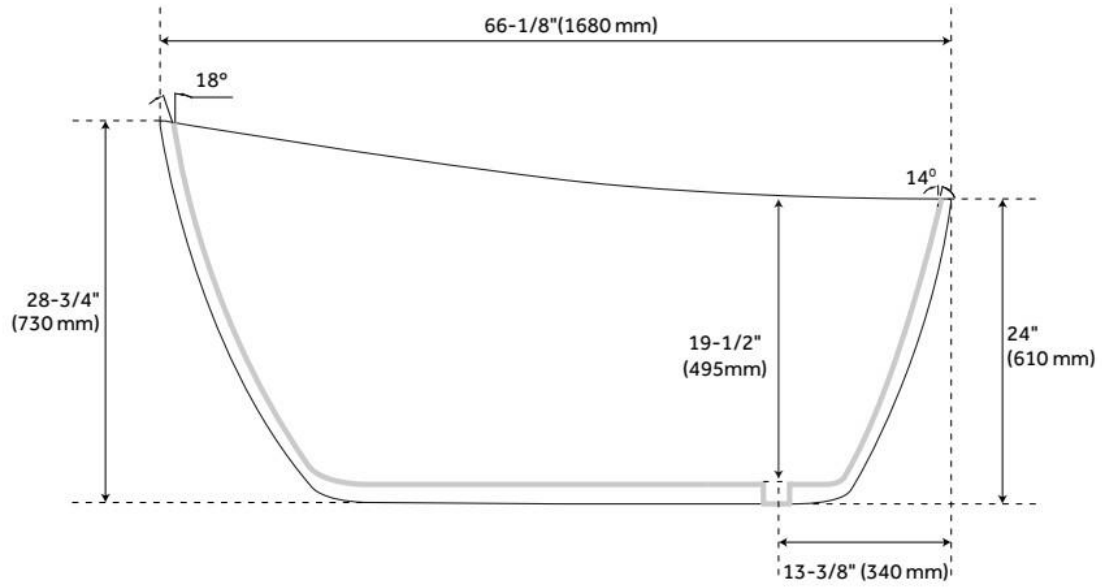

66" SHEBA SOLID SURFACE FREESTANDING TUB - INTEGRAL OVERFLOW & WHITE DRAIN - MATTE

SKU: 425987
Code: SH425987

FEATURES

Tub Material: Solid Surface
Product Finish: White
Shape: Oval
Tub Drain Placement: End
Drain Included: Yes
Water Depth to Overflow: 17-1/8"
Water Capacity (Gallons): 57
Built-In Adjusters: Yes
Tub Weight Uncrated (lbs): 123.4
Optional Accessory: 428473

CSA B45.5/IAPMO Z124, Massachusetts Accepted, LISTED ID: SH112150MWH

ADDITIONAL FEATURES

- 66" Dimensions: 66-1/8" L x 25-1/4" - 28" W x 24" - 28-3/4" H ($\pm 1"$).
- Tub is 1" at rim.
- Water capacity with integral overflow: 57 gallons.
- Tub material is solid and the same color throughout.
- Exterior matte finish is easy to maintain and repair, if needed.
- Optional Quick Connect Drop-In Drain Kit Includes:
 - Floor Plate, 1-1/2" PVC Pipe, 2" x 1-1/2" Trap Adapters, 1 Brass Threaded, 1 Brass Unthreaded Tailpiece and Plug.
 - Installs above your subfloor, but underneath your cement floor or tile, so you do not need access below the fixture.

REVISED 6/27/2024

66" SHEBA SOLID SURFACE FREESTANDING TUB - INTEGRAL OVERFLOW & WHITE DRAIN - MATTE

SKU: 425987
Code: SH425987

REVISED 6/27/2024