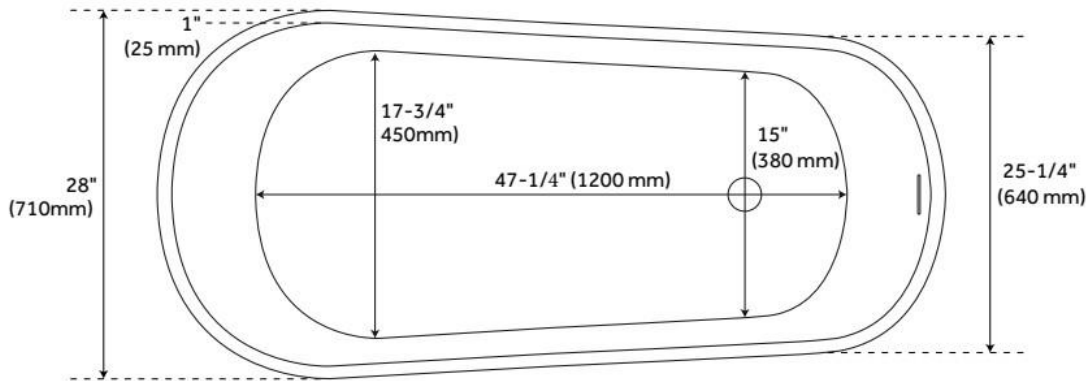

66" SHEBA SOLID SURFACE FREESTANDING TUB - INTEGRAL OVERFLOW & WHITE DRAIN - MATTE

SKU: 425987
Code: SH425987

FEATURES

Tub Material: Solid Surface
Product Finish: White
Shape: Oval
Tub Drain Placement: End
Drain Included: Yes
Water Depth to Overflow: 17-1/8"
Water Capacity (Gallons): 57
Built-In Adjusters: Yes
Tub Weight Uncrated (lbs): 123.4
Optional Accessory: 428473

CSA B45.5/IAPMO Z124, Massachusetts Accepted, LISTED ID: SH112150MWH

ADDITIONAL FEATURES

- 66" Dimensions: 66-1/8" L x 25-1/4" - 28" W x 24" - 28-3/4" H ($\pm 1"$).
- Tub is 1" at rim.
- Water capacity with integral overflow: 57 gallons.
- Tub material is solid and the same color throughout.
- Exterior matte finish is easy to maintain and repair, if needed.
- Optional Quick Connect Drop-In Drain Kit Includes:
 - Floor Plate, 1-1/2" PVC Pipe, 2" x 1-1/2" Trap Adapters, 1 Brass Threaded, 1 Brass Unthreaded Tailpiece and Plug.
 - Installs above your subfloor, but underneath your cement floor or tile, so you do not need access below the fixture.

REVISED 6/27/2024

66" SHEBA SOLID SURFACE FREESTANDING TUB - INTEGRAL OVERFLOW & WHITE DRAIN - MATTE

SKU: 425987
Code: SH425987

REVISED 6/27/2024