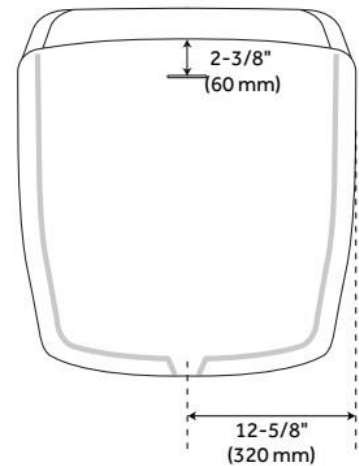

66" SHEBA SOLID SURFACE FREESTANDING TUB - INTEGRAL OVERFLOW & WHITE DRAIN - MATTE

SKU: 425987
Code: SH425987

FEATURES

Tub Material: Solid Surface
Product Finish: White
Shape: Oval
Tub Drain Placement: End
Drain Included: Yes
Water Depth to Overflow: 17-1/8"
Water Capacity (Gallons): 57
Built-In Adjusters: Yes
Tub Weight Uncrated (lbs): 123.4
Optional Accessory: 428473

CSA B45.5/IAPMO Z124, Massachusetts Accepted, LISTED ID: SH112150MWH

ADDITIONAL FEATURES

- 66" Dimensions: 66-1/8" L x 25-1/4" - 28" W x 24" - 28-3/4" H ($\pm 1"$).
- Tub is 1" at rim.
- Water capacity with integral overflow: 57 gallons.
- Tub material is solid and the same color throughout.
- Exterior matte finish is easy to maintain and repair, if needed.
- Optional Quick Connect Drop-In Drain Kit Includes:
 - Floor Plate, 1-1/2" PVC Pipe, 2" x 1-1/2" Trap Adapters, 1 Brass Threaded, 1 Brass Unthreaded Tailpiece and Plug.
 - Installs above your subfloor, but underneath your cement floor or tile, so you do not need access below the fixture.

REVISED 6/27/2024

66" SHEBA SOLID SURFACE FREESTANDING TUB - INTEGRAL OVERFLOW & WHITE DRAIN - MATTE

SKU: 425987
Code: SH425987

REVISED 6/27/2024