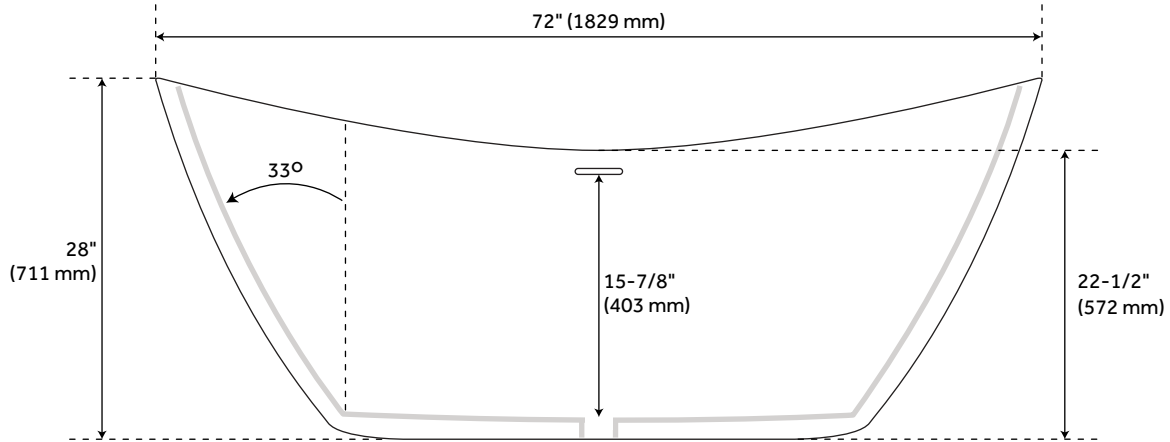

72" SHEBA SOLID SURFACE FREESTANDING DOUBLE SLIPPER TUB - MATTE FINISH

SKU: 425990
Code: SH425990

FEATURES

Installation Type: Freestanding
Features: Integral Drain & Overflow
Design: Modern
Product Finish: White
Material: Solid Surface
Length: 72"
Width: 28"
Height: 28"
Water Depth To Overflow: 15-7/8"
Exterior Treatment: Matte
Interior Treatment: Smooth
Drain Included: Yes
Drain Finish: White Powder Coat
Faucet Included: No
Shape: Oval
Size: 72 in
Tub Overflow: Yes
Integral Drain & Overflow: Yes
Tub Interior Length: 55"
Tub Interior Width: 19"
Tap Deck: No
Faucet Drillings: No Drillings
Water Capacity (Gallons): 65
Tub Weight Uncrated (lbs): 347
Tub Weight Crated (lbs): 547
Weight: 440.0000

REVISED 2/8/2024

72" SHEBA SOLID SURFACE FREESTANDING DOUBLE SLIPPER TUB - MATTE FINISH

SKU: 425990
Code: SH425990

ADDITIONAL FEATURES

- 72" Dimensions: 72" L x 27 - 28" W x 22-1/2" - 28" H (\pm 1"). Water capacity with integral overflow: 65 gallons.
- Tub material is solid and the same color throughout.
- Exterior matte finish is easy to maintain and repair, if needed.
- Tub is 1-3/8" at rim.
- Optional Quick Connect Drop-In Drain Kit Includes:
 - Floor Plate, 1-1/2" PVC Pipe, 2" x 1-1/2" Trap Adapters, 1 Brass Threaded, 1 Brass Unthreaded Tailpiece and Plug.
 - Installs above your subfloor, but underneath your cement floor or tile, so you do not need access below the fixture.

REVISED 2/8/2024

72" SHEBA SOLID SURFACE FREESTANDING DOUBLE SLIPPER TUB - MATTE FINISH

All dimensions and specifications are nominal and may vary. Use actual products for accuracy in critical situations.