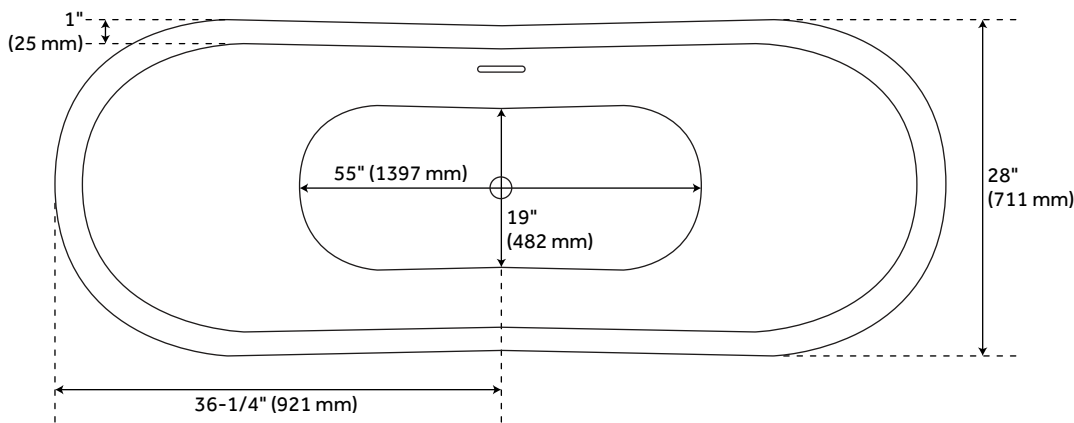

72" SHEBA SOLID SURFACE FREESTANDING DOUBLE SLIPPER TUB - MATTE FINISH

SKU: 425990
Code: SH425990

FEATURES

Installation Type: Freestanding
Features: Integral Drain & Overflow
Design: Modern
Product Finish: White
Material: Solid Surface
Length: 72"
Width: 28"
Height: 28"
Water Depth To Overflow: 15-7/8"
Exterior Treatment: Matte
Interior Treatment: Smooth
Drain Included: Yes
Drain Finish: White Powder Coat
Faucet Included: No
Shape: Oval
Size: 72 in
Tub Overflow: Yes
Integral Drain & Overflow: Yes
Tub Interior Length: 55"
Tub Interior Width: 19"
Tap Deck: No
Faucet Drillings: No Drillings
Water Capacity (Gallons): 65
Tub Weight Uncrated (lbs): 347
Tub Weight Crated (lbs): 547
Weight: 440.0000

REVISED 2/8/2024

72" SHEBA SOLID SURFACE FREESTANDING DOUBLE SLIPPER TUB - MATTE FINISH

SKU: 425990
Code: SH425990

ADDITIONAL FEATURES

- 72" Dimensions: 72" L x 27 - 28" W x 22-1/2" - 28" H (\pm 1"). Water capacity with integral overflow: 65 gallons.
- Tub material is solid and the same color throughout.
- Exterior matte finish is easy to maintain and repair, if needed.
- Tub is 1-3/8" at rim.
- Optional Quick Connect Drop-In Drain Kit Includes:
 - Floor Plate, 1-1/2" PVC Pipe, 2" x 1-1/2" Trap Adapters, 1 Brass Threaded, 1 Brass Unthreaded Tailpiece and Plug.
 - Installs above your subfloor, but underneath your cement floor or tile, so you do not need access below the fixture.

REVISED 2/8/2024

72" SHEBA SOLID SURFACE FREESTANDING DOUBLE SLIPPER TUB - MATTE FINISH

All dimensions and specifications are nominal and may vary. Use actual products for accuracy in critical situations.