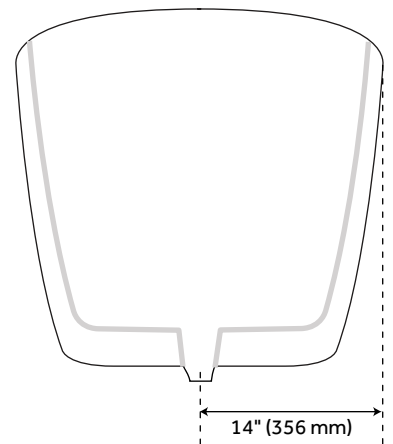

72" SHEBA SOLID SURFACE FREESTANDING DOUBLE SLIPPER TUB - MATTE FINISH

SKU: 425990
Code: SH425990

FEATURES

Installation Type: Freestanding
Features: Integral Drain & Overflow
Design: Modern
Product Finish: White
Material: Solid Surface
Length: 72"
Width: 28"
Height: 28"
Water Depth To Overflow: 15-7/8"
Exterior Treatment: Matte
Interior Treatment: Smooth
Drain Included: Yes
Drain Finish: White Powder Coat
Faucet Included: No
Shape: Oval
Size: 72 in
Tub Overflow: Yes
Integral Drain & Overflow: Yes
Tub Interior Length: 55"
Tub Interior Width: 19"
Tap Deck: No
Faucet Drillings: No Drillings
Water Capacity (Gallons): 65
Tub Weight Uncrated (lbs): 347
Tub Weight Crated (lbs): 547
Weight: 440.0000

REVISED 2/8/2024

72" SHEBA SOLID SURFACE FREESTANDING DOUBLE SLIPPER TUB - MATTE FINISH

SKU: 425990
Code: SH425990

ADDITIONAL FEATURES

- 72" Dimensions: 72" L x 27 - 28" W x 22-1/2" - 28" H (\pm 1"). Water capacity with integral overflow: 65 gallons.
- Tub material is solid and the same color throughout.
- Exterior matte finish is easy to maintain and repair, if needed.
- Tub is 1-3/8" at rim.
- Optional Quick Connect Drop-In Drain Kit Includes:
 - Floor Plate, 1-1/2" PVC Pipe, 2" x 1-1/2" Trap Adapters, 1 Brass Threaded, 1 Brass Unthreaded Tailpiece and Plug.
 - Installs above your subfloor, but underneath your cement floor or tile, so you do not need access below the fixture.

REVISED 2/8/2024

72" SHEBA SOLID SURFACE FREESTANDING DOUBLE SLIPPER TUB - MATTE FINISH

All dimensions and specifications are nominal and may vary. Use actual products for accuracy in critical situations.