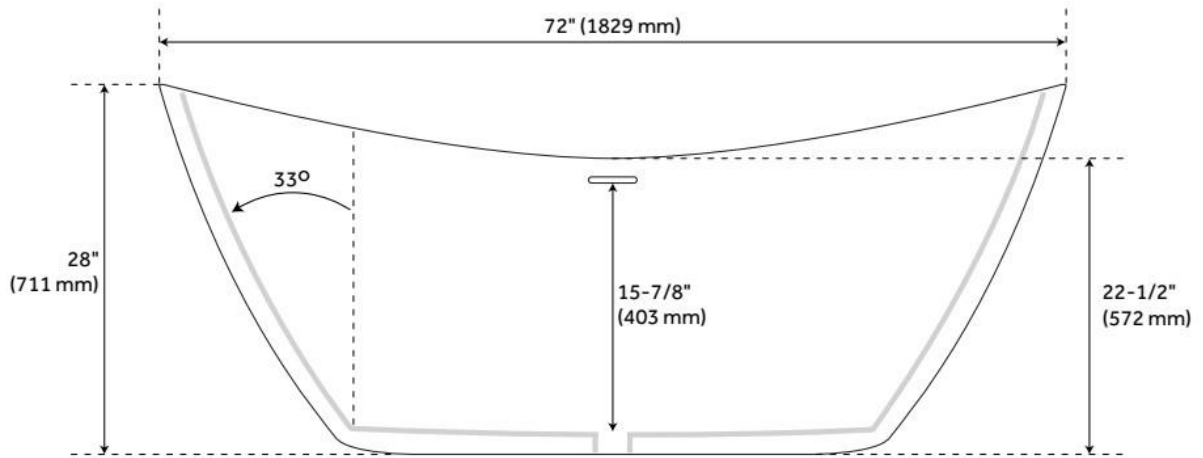

72" SHEBA SOLID SURFACE FREESTANDING DOUBLE SLIPPER TUB - MATTE FINISH

SKU: 425990
Code: SH425990

REVISED 6/29/2024