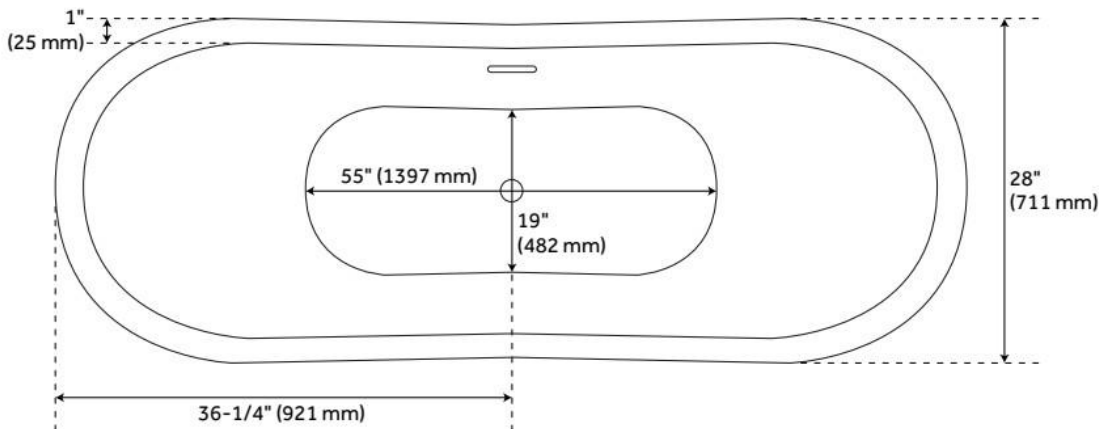

72" SHEBA SOLID SURFACE FREESTANDING DOUBLE SLIPPER TUB - MATTE FINISH

SKU: 425990
Code: SH425990

REVISED 6/29/2024