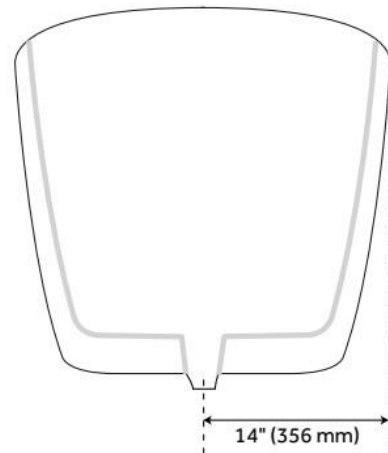

72" SHEBA SOLID SURFACE FREESTANDING DOUBLE SLIPPER TUB - MATTE FINISH

SKU: 425990
Code: SH425990

FEATURES

Tub Material: Solid Surface
Product Finish: White
Shape: Oval
Tub Drain Placement: Center
Drain Included: Yes
Drain and Overflow Finish: White Powder Coat
Water Depth to Overflow: 15-7/8"
Water Capacity (Gallons): 65
Built-In Adjusters: Yes
Tub Weight Uncrated (lbs): 347
Optional Accessory: 428473

CSA B45.5/IAPMO Z124, Massachusetts Accepted, LISTED ID: SH112148MWH

ADDITIONAL FEATURES

- 72" Dimensions: 72" L x 27" - 28" W x 22-1/2" - 28" H ($\pm 1"$). Water capacity with integral overflow: 65 gallons.
- Tub material is solid and the same color throughout.
- Exterior matte finish is easy to maintain and repair, if needed.
- Tub is 1-3/8" at rim.
- Optional Quick Connect Drop-In Drain Kit Includes:
 - Floor Plate, 1-1/2" PVC Pipe, 2" x 1-1/2" Trap Adapters, 1 Brass Threaded, 1 Brass Unthreaded Tailpiece and Plug.
 - Installs above your subfloor, but underneath your cement floor or tile, so you do not need access below the fixture.

REVISED 6/29/2024

72" SHEBA SOLID SURFACE FREESTANDING DOUBLE SLIPPER TUB - MATTE FINISH

SKU: 425990
Code: SH425990

REVISED 6/29/2024