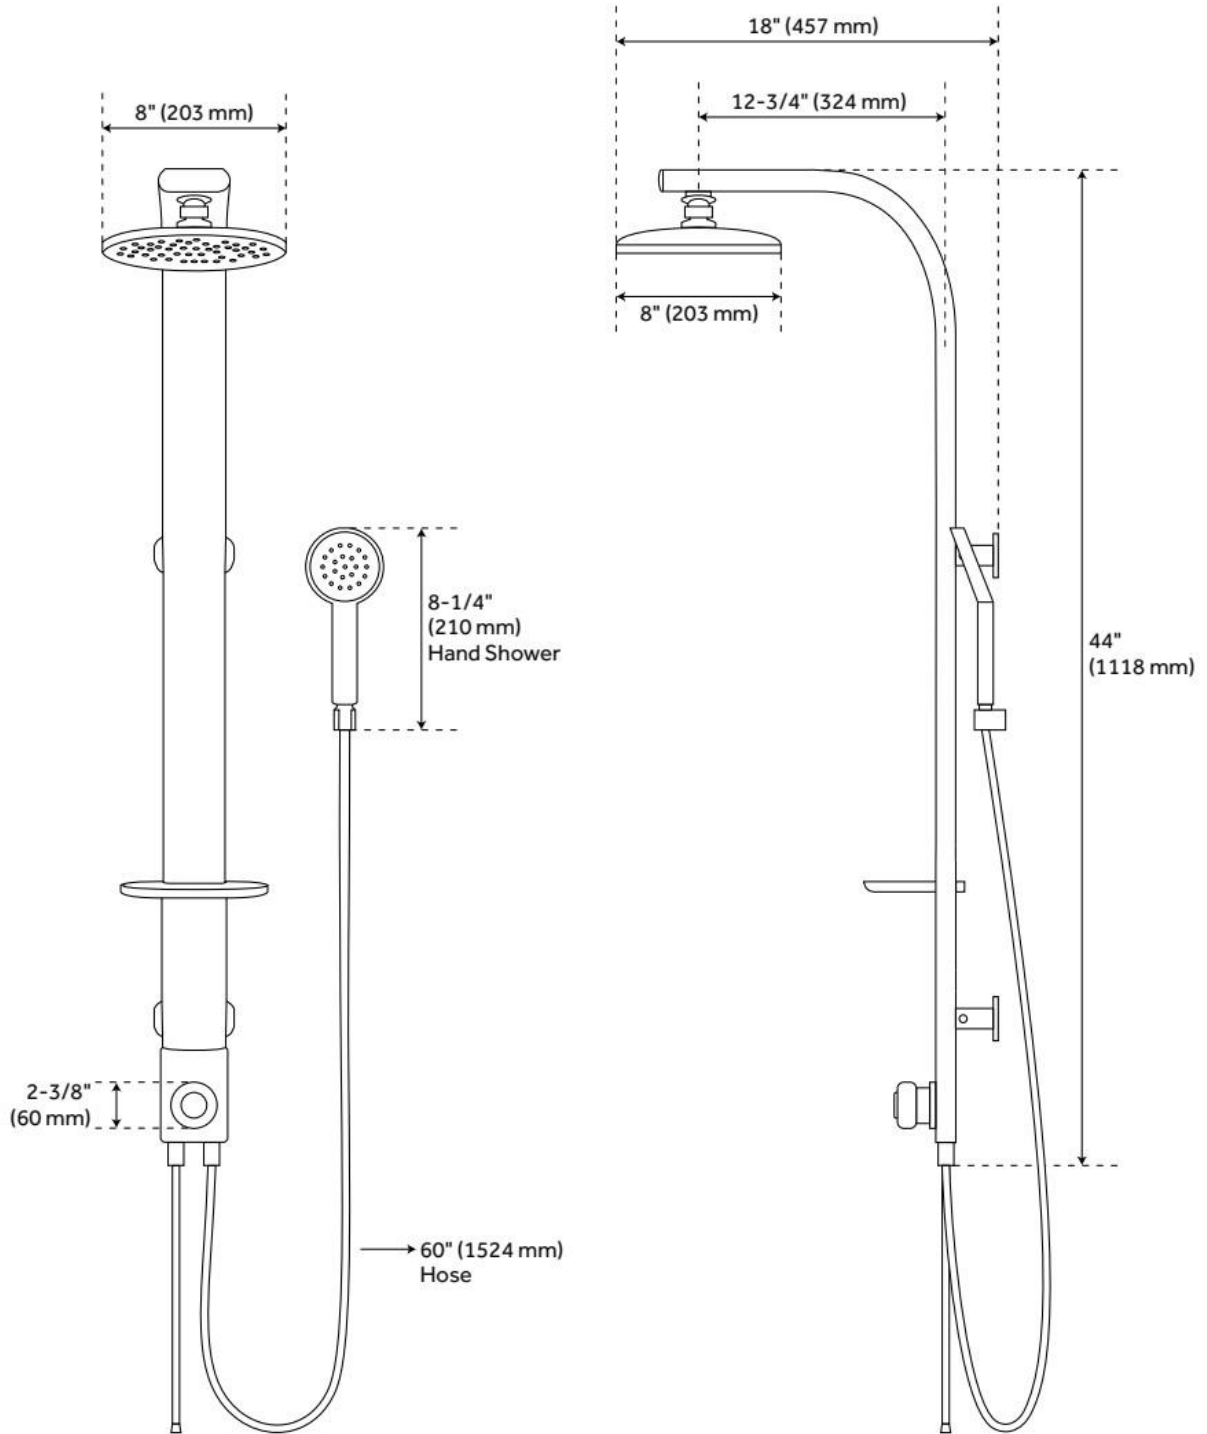

TILLEY OUTDOOR SHOWER PANEL WITH HAND SHOWER - WHITE

SKU: 426005
Code: SH426005

FEATURES

Material: Aluminum
Shower Head Swivel: Yes
Shower Head Spray: Rainfall
Flow Rate: 1.8 gpm (6.8 L/min) @ 80 psi

IAPMO, ASME A112.18.1/CSA B125.1, IAPMO IGC 154, CEC Listed, Massachusetts Accepted, LISTED ID: SH441118WH

ADDITIONAL FEATURES

- Shower panel has single inlet for cold water.
- Flexible supply line with 3/8" FIP connection included.

REVISED 3/5/2025

TILLEY OUTDOOR SHOWER PANEL WITH HAND SHOWER - WHITE

SKU: 426005
Code: SH426005