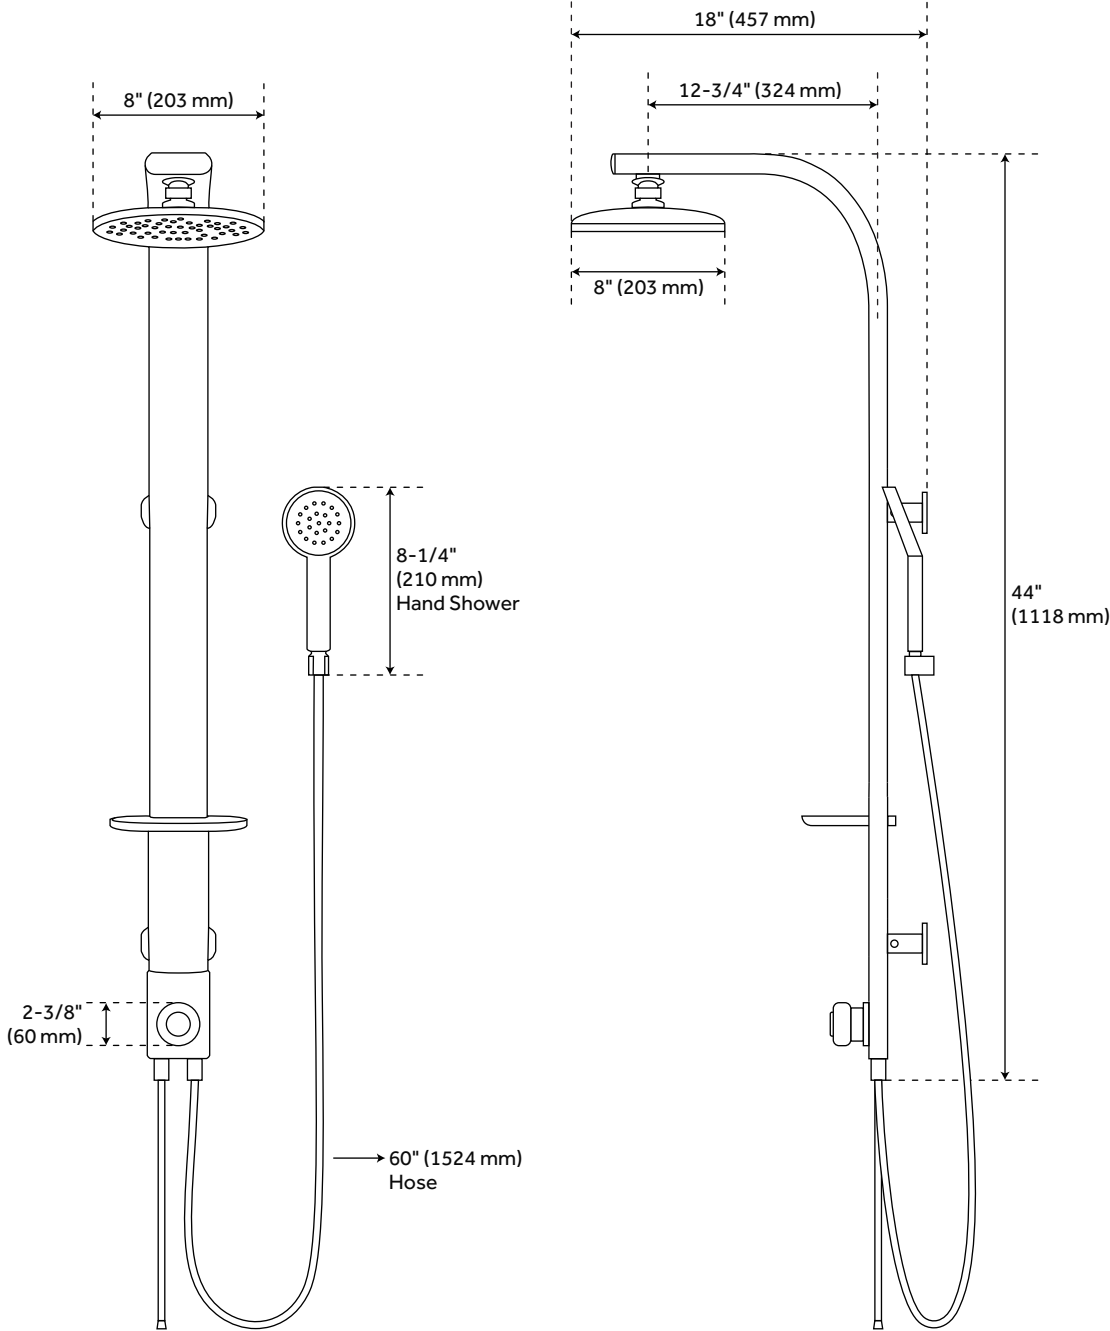

TILLEY OUTDOOR SHOWER PANEL WITH HAND SHOWER - WHITE

SKU: 426005
Code: SH426005

FEATURES

Installation Type: Wall Mount
Features: Hand Shower Included
Design: Modern
Product Finish: White
Material: Aluminum
Length: 8"
Width: 18"
Height: 44"
Mounting Hardware Included: Yes
Assembly Required: Yes
Handle Type: Knob
Installation Type: Wall Mount
Shower Head Installation Type: Wall
Shower Head Diameter: 8"
Shower Head Material: ABS
Shower Head Spray: Rainfall
Shower Arm Included: Yes
Shower Arm Extension: 12-3/4"
Shower Head IPS: 1/2"
Shower Head Swivel: Yes
Hand Shower Hose Length: 60"
Flow Rate: 2.00 gpm (gallons per minute)

REVISED 3/29/2023

TILLEY OUTDOOR SHOWER PANEL WITH HAND SHOWER - WHITE

SKU: 426005

Code: SH426005

ADDITIONAL FEATURES

- Shower panel has single inlet for cold water.
- Flexible supply line with 3/8" FIP connection included.

REVISED 3/29/2023

TILLEY OUTDOOR SHOWER PANEL WITH HAND SHOWER - WHITE

SKU: 426005

All dimensions and specifications are nominal and may vary. Use actual products for accuracy in critical situations.