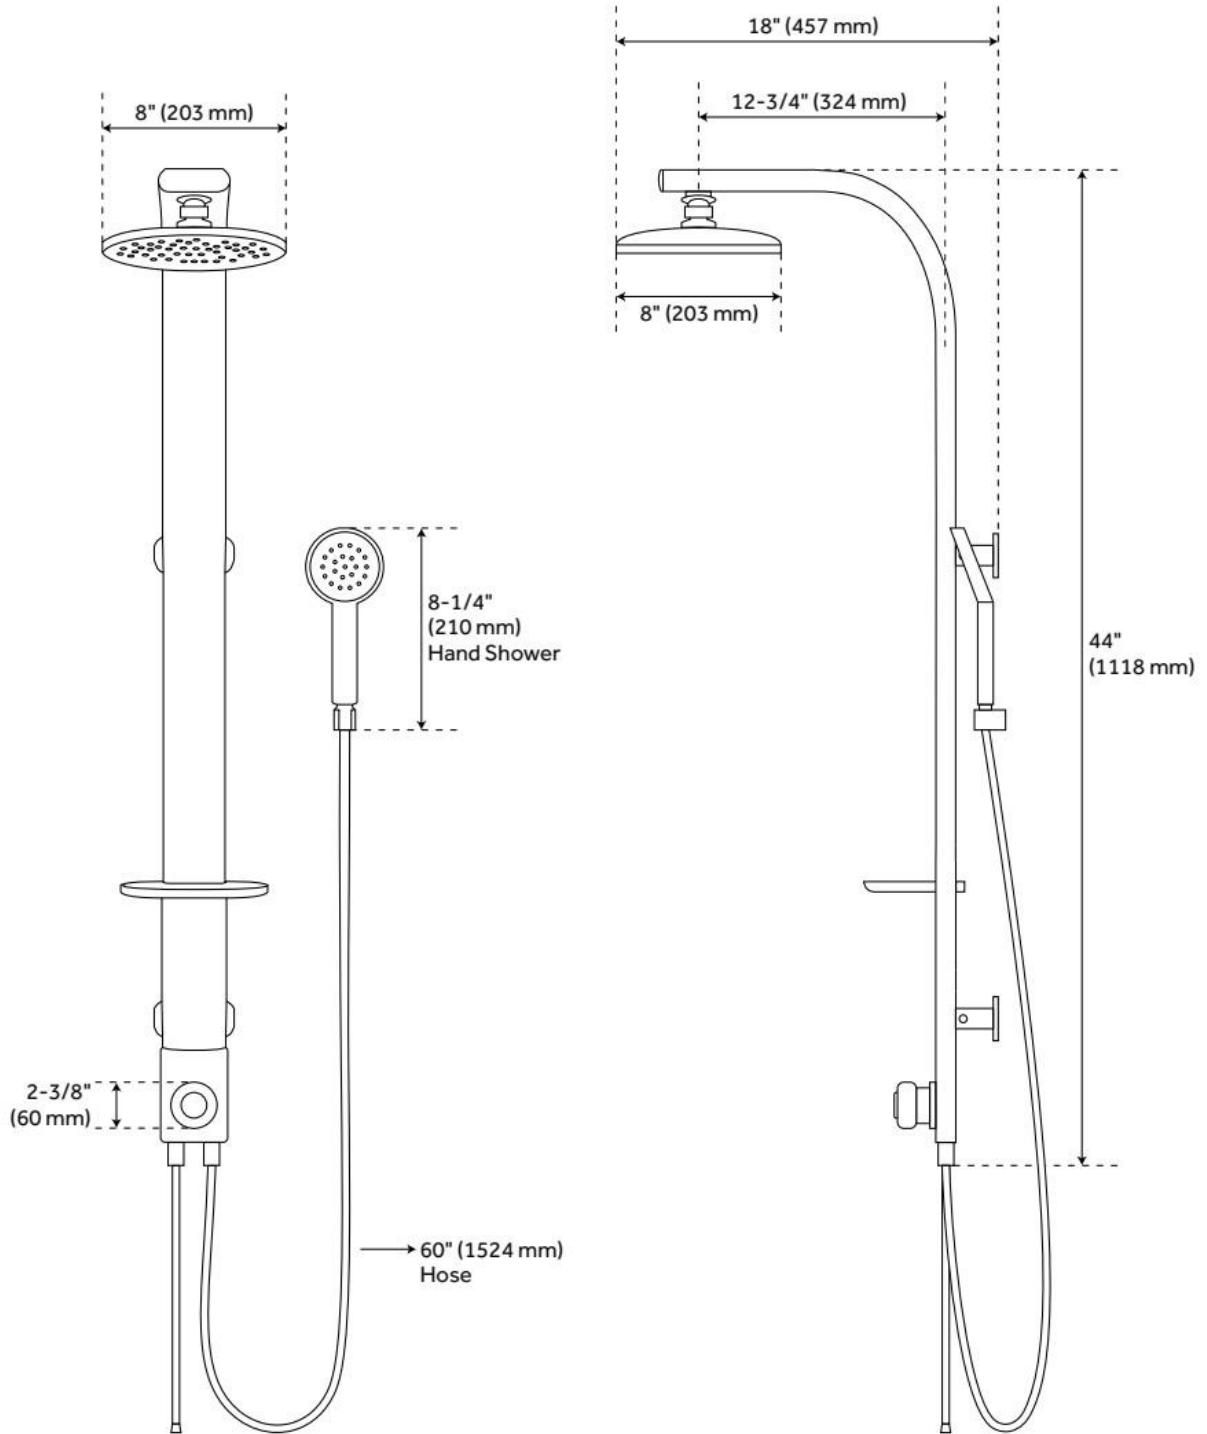

# TILLEY OUTDOOR SHOWER PANEL WITH HAND SHOWER - BLACK

SKU: 426006  
Code: SH426006

## FEATURES

Material: Aluminum  
Shower Head Swivel: Yes  
Flow Rate: 2.0 gpm (7.6 L/min) @ 80 psi

## ADDITIONAL FEATURES

- Shower panel has single inlet for cold water.
- Flexible supply line with 3/8" FIP connection included.

REVISED 6/14/2024

# TILLEY OUTDOOR SHOWER PANEL WITH HAND SHOWER - BLACK

SKU: 426006  
Code: SH426006

REVISED 6/14/2024