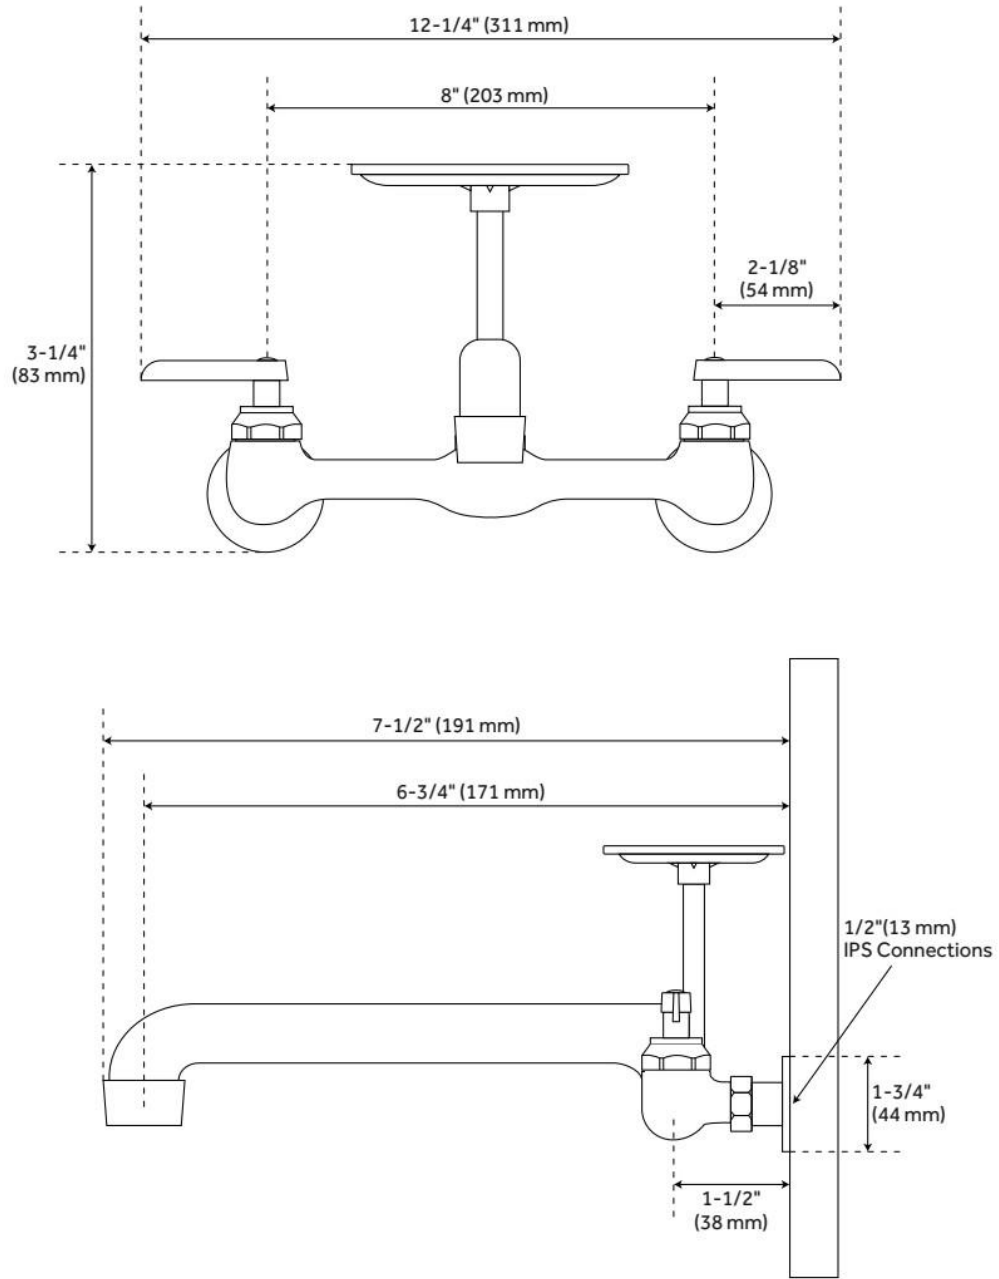

WALL-MOUNT FAUCET WITH SOAP TRAY - LEVER HANDLES - CHROME

SKU: 426713
Code: PFXC900U

FEATURES

Material: Metal construction for strength and durability
Installation Type: Wall Mount
Flow Rate: 1.8 gpm (6.8 L/min) @ 60 psi
Cartridge Type: Ceramic Disc
Swivel Spout: Yes

ASME A112.18.1/CSA B125.1, NSF/ANSI 372, NSF/ANSI 61, NSF/ANSI/CAN 61, NSF/ANSI/CAN 61-9:Q≤1, Massachusetts Accepted, LISTED ID: PFXC900U

ADDITIONAL FEATURES

- Full-turn cartridges.
- Metal tube swing spout.
- Removable soap dish.
- Features fixed 8" centers.
- Chrome finish.

REVISED 5/20/2024

WALL-MOUNT FAUCET WITH SOAP TRAY - LEVER HANDLES - CHROME

SKU: 426713
Code: PFXC900U

REVISED 5/20/2024