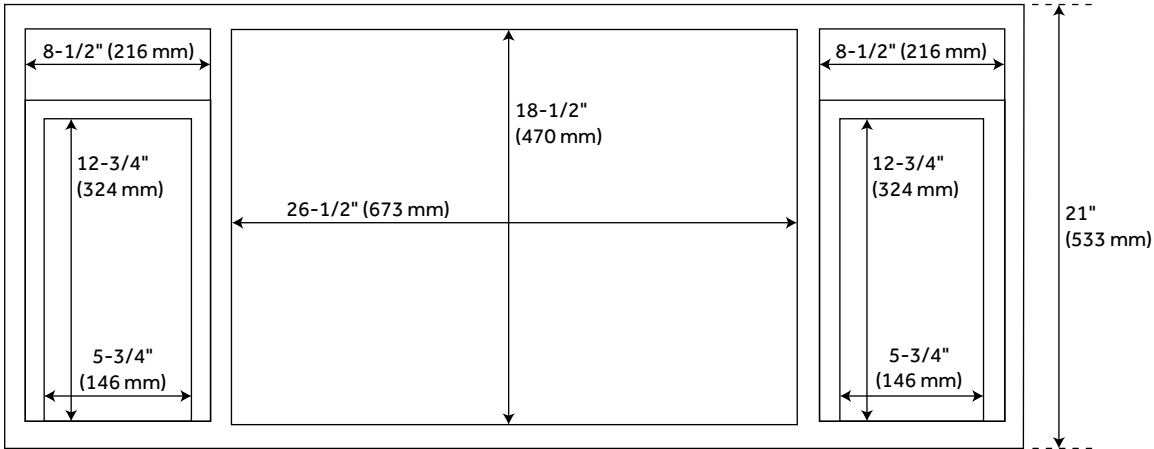

48" BECKER TEAK VANITY - WHITEWASH

SKU: 426776

All dimensions and specifications are nominal and may vary. Use actual products for accuracy in critical situations.