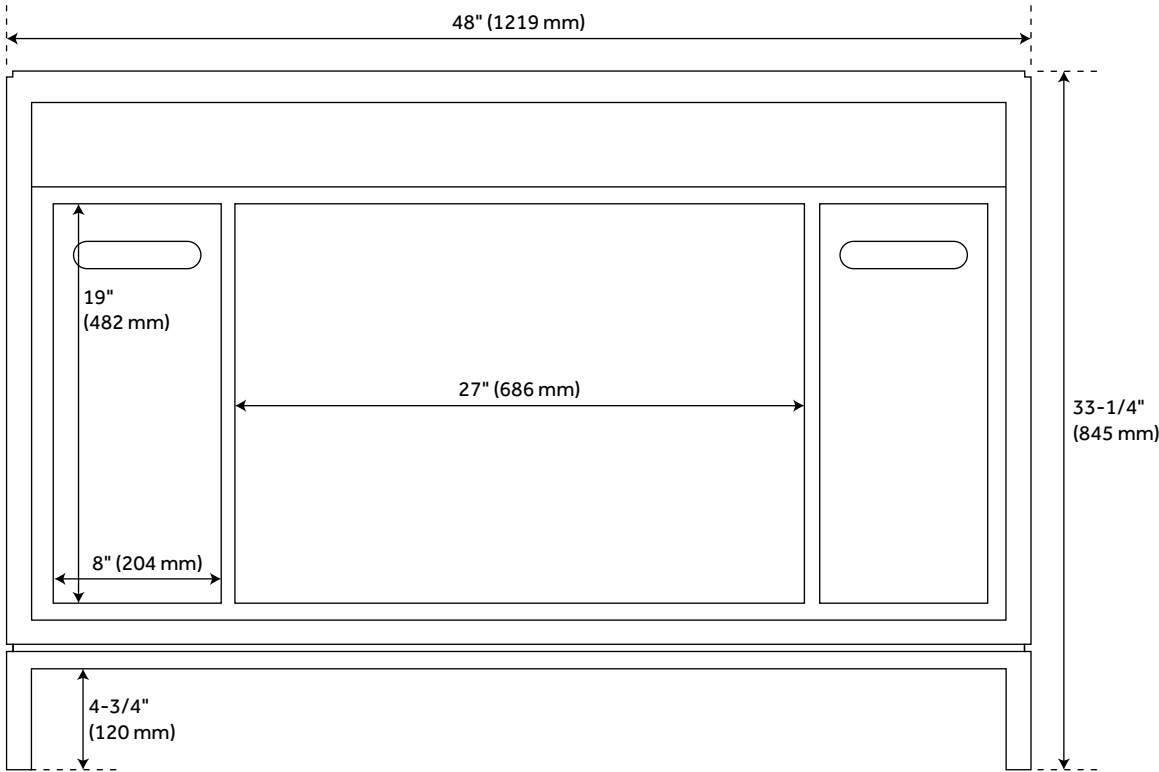

48" BECKER TEAK VANITY - WHITEWASH

SKU: 426776

All dimensions and specifications are nominal and may vary. Use actual products for accuracy in critical situations.