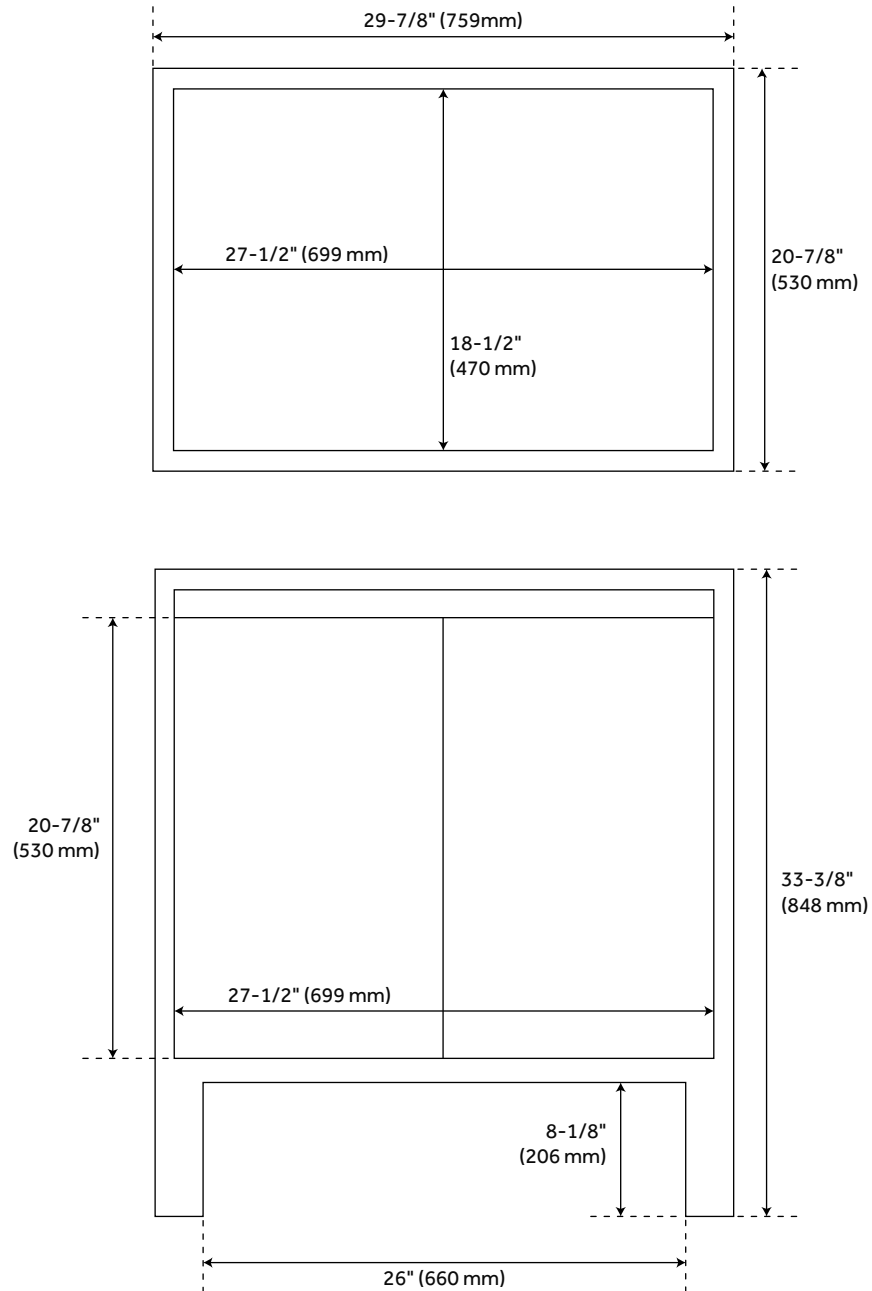

30" DICKSON TEAK VANITY - GRAY WASH - VANITY CABINET ONLY

SKU: 427056
Code: SH427056

FEATURES

Installation Type: Freestanding
Features: Soft-Close Hinges
Product Finish: Gray Wash
Material: Teak
Number of Doors: 2
Width: 29-7/8"
Height: 33-3/8"
Depth: 20-7/8"
Assembly Required: No
Number of Basins: 1
Vanity Top Options: No Top
Faucet Included: No
Vanity Top Material: No Top
Size: 30 in
Sink Included: no
Vanity Top Included: no
Mirror Included: No

REVISED 4/24/2023

30" DICKSON TEAK VANITY - GRAY WASH - VANITY CABINET ONLY

SKU: 427056
Code: SH427056

ADDITIONAL FEATURES

- See Installation Instructions for directions to attach the vanity top and sink.
- All dimensions are ($\pm 1/2$ ").

REVISED 4/24/2023

30" DICKSON TEAK VANITY - GRAY WASH

SKU: 427056

All dimensions and specifications are nominal and may vary. Use actual products for accuracy in critical situations.