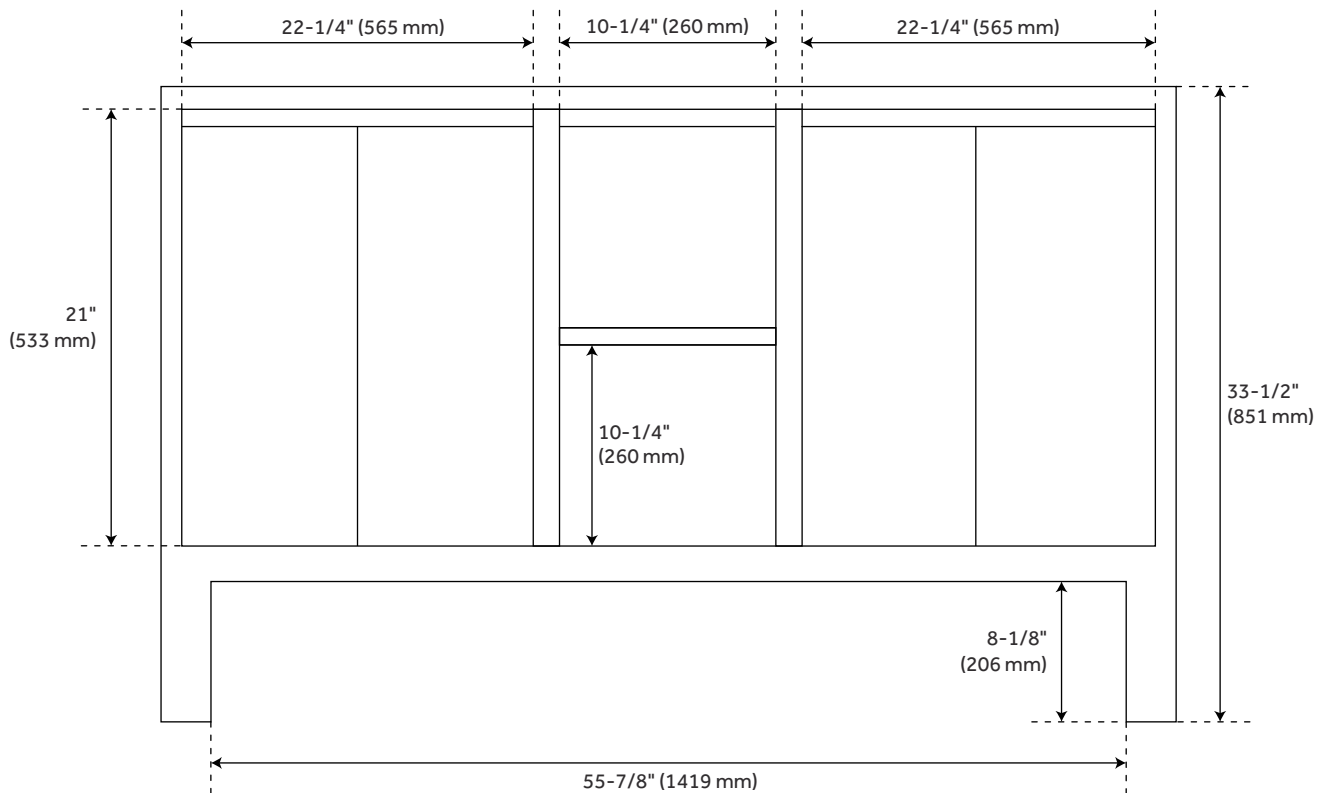

60" DICKSON TEAK VANITY - GRAY WASH

SKU: 427058

All dimensions and specifications are nominal and may vary. Use actual products for accuracy in critical situations.