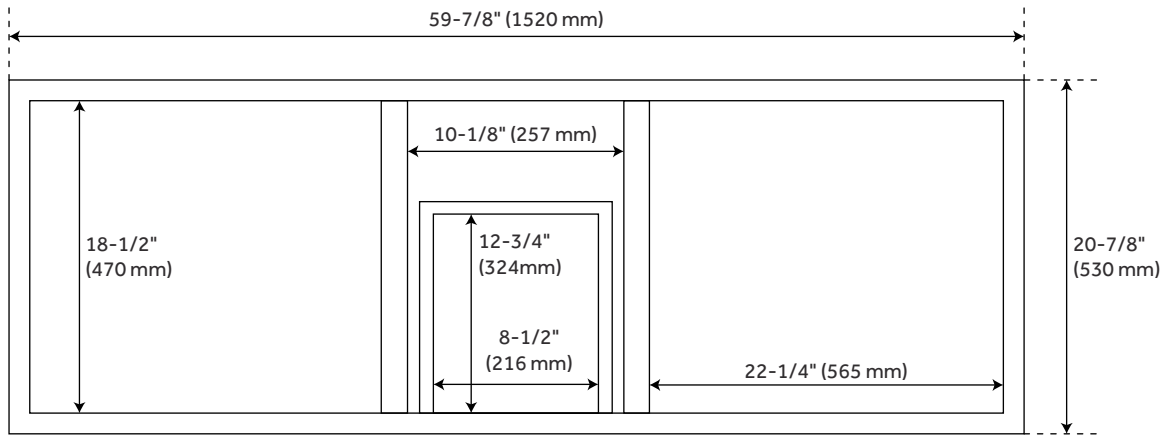

60" DICKSON TEAK VANITY - GRAY WASH

SKU: 427058

All dimensions and specifications are nominal and may vary. Use actual products for accuracy in critical situations.