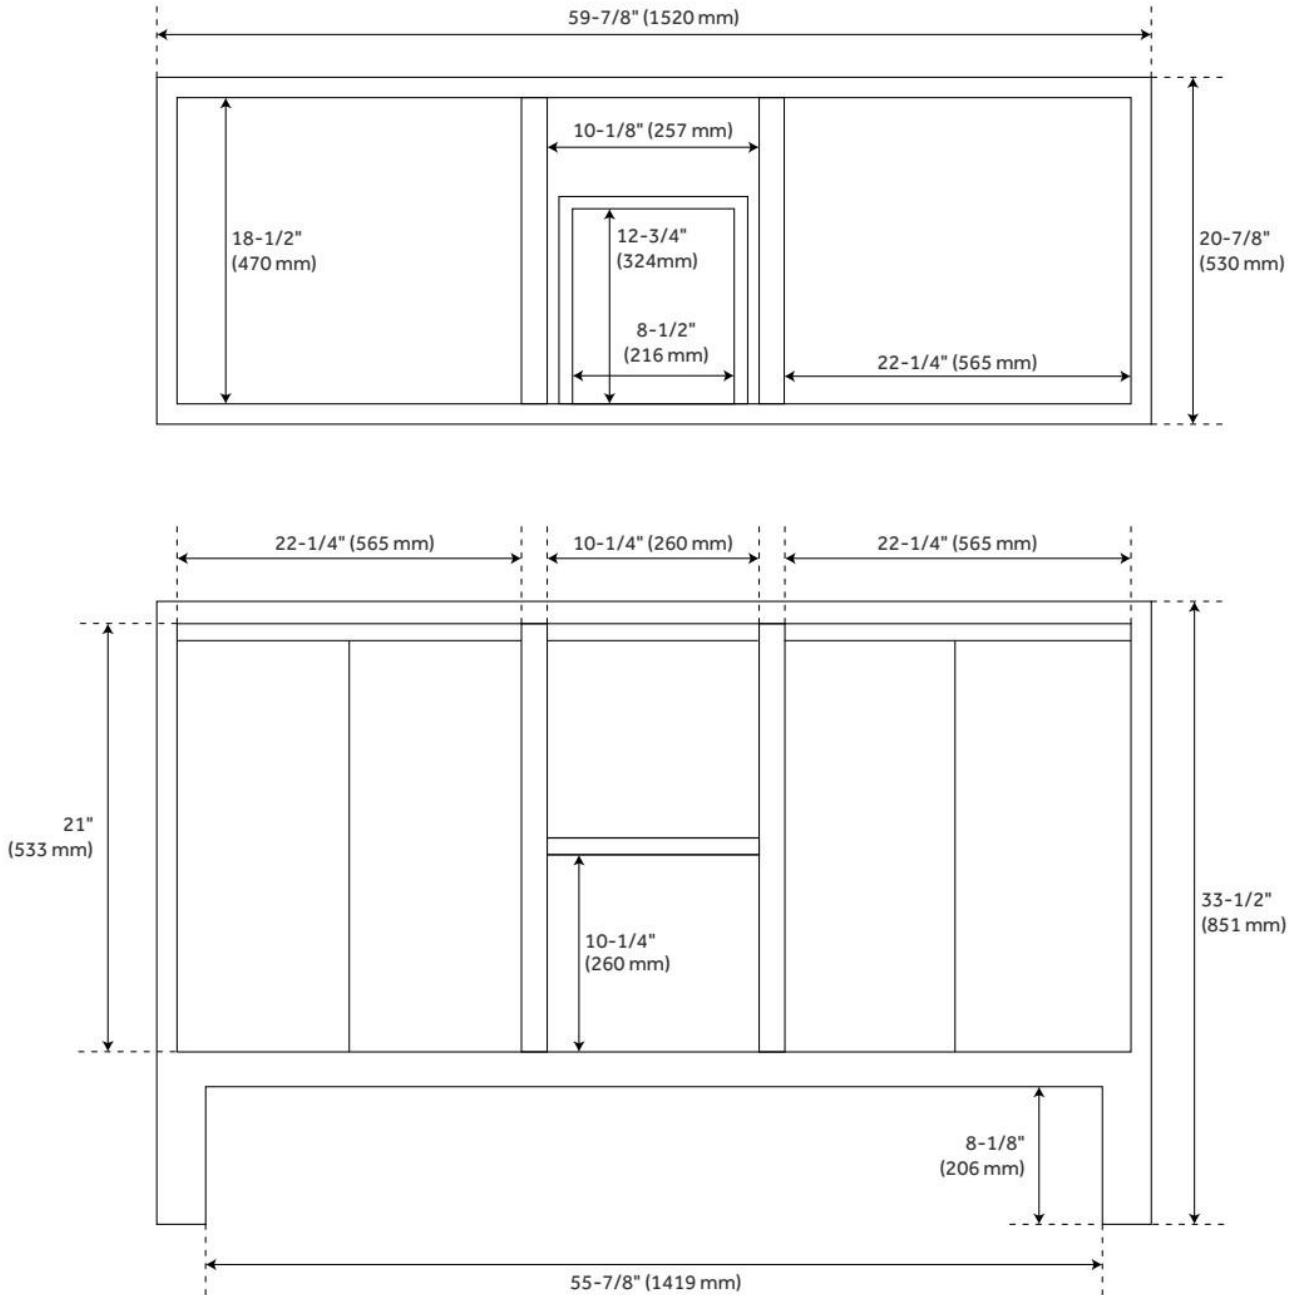

60" DICKSON TEAK VANITY - GRAY WASH - VANITY CABINET ONLY

SKU: 427058
Code: SH427058

FEATURES

Material: Teak
Product Finish: Gray Wash
Number of Doors: 4
Number of Drawers: 2
Built-In Adjusters: No

ADDITIONAL FEATURES

- See Installation Instructions for directions to attach the vanity top and sink.
- All dimensions are ($\pm 1/2$ ").

REVISED 8/8/2024

60" DICKSON TEAK VANITY - GRAY WASH - VANITY CABINET ONLY

SKU: 427058
Code: SH427058