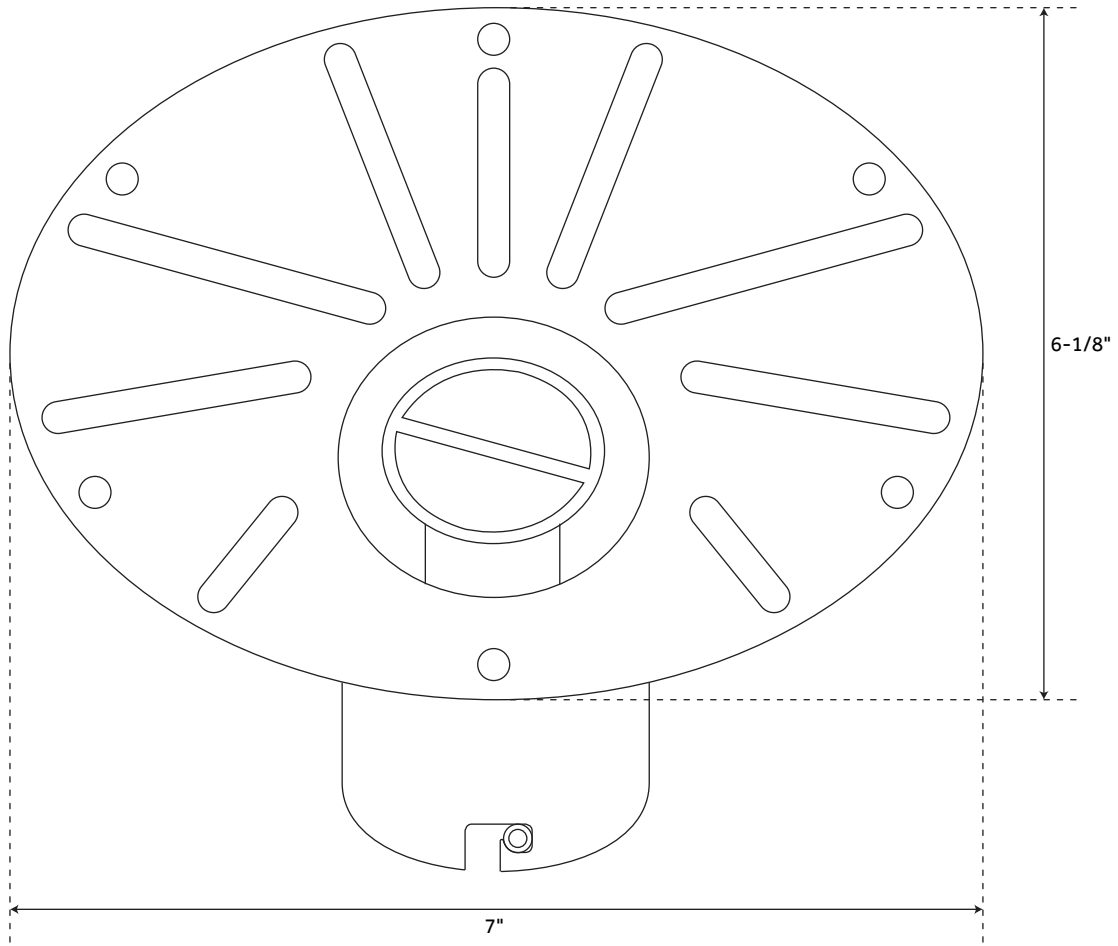

QUICK CONNECT DROP-IN DRAIN KIT

SKU: 428473
Code: SH428473

FEATURES

Material: PVC
Length: 7"
Width: 6-1/8"
Height: 3-7/8"

IAPMO

REVISED 3/17/2023

QUICK CONNECT DROP-IN DRAIN KIT

SKU: 428473
Code: SH428473

ADDITIONAL FEATURES

- Complete Drop-In Drain Kit Includes: Floor Plate, 1-1/2" PVC Pipe, 2 x 1-1/2" Trap Adapters, 1 Brass Threaded, 1 Brass Unthreaded Tailpiece and Plug.

REVISED 3/17/2023

QUICK CONNECT

DROP-IN DRAIN KIT

SKU: 428473

All dimensions and specifications are nominal and may vary. Use actual products for accuracy in critical situations.