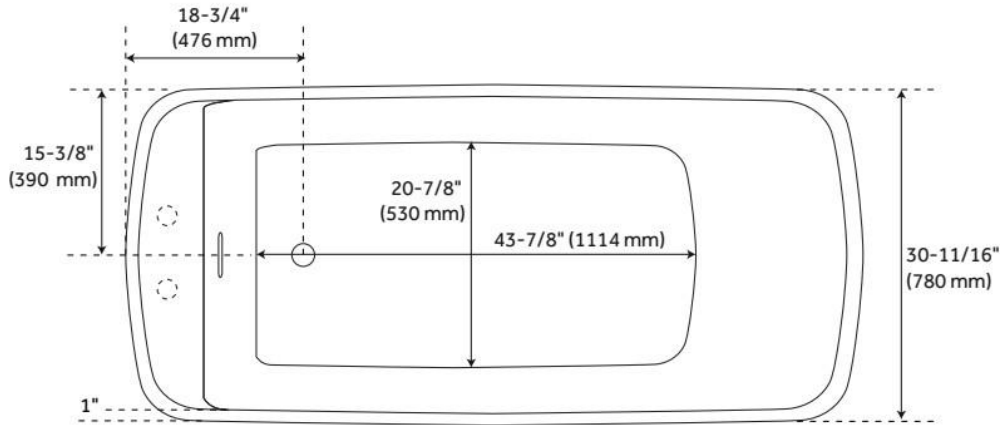

67" ZAIDA ACRYLIC FREESTANDING TUB WITH SLOTTED OVERFLOW

SKU: 446373
Code: SH112072

REVISED 10/18/2024