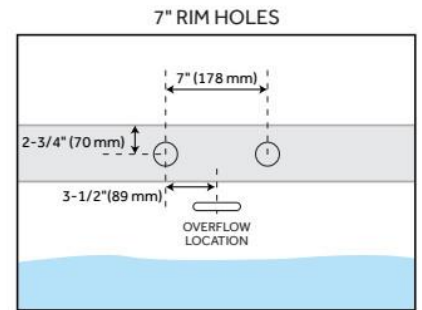

67" ZAIDA ACRYLIC FREESTANDING TUB WITH SLOTTED OVERFLOW

SKU: 446373
Code: SH112072

REVISED 10/18/2024