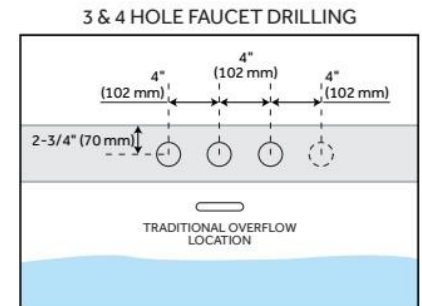

67" ZAIDA ACRYLIC FREESTANDING TUB WITH SLOTTED OVERFLOW

SKU: 446373
Code: SH112072

REVISED 10/18/2024