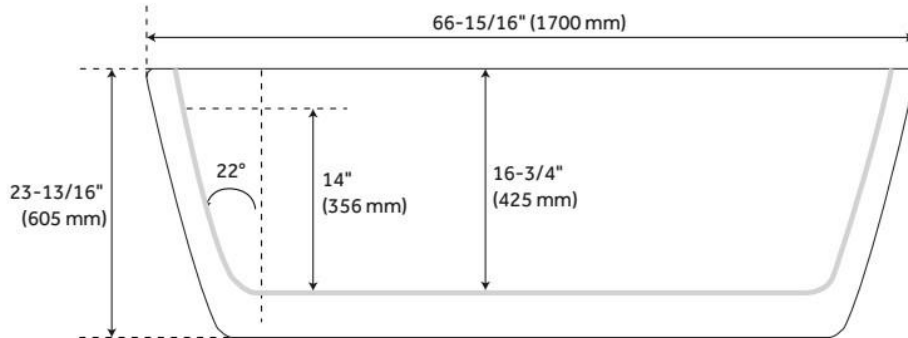

67" ZAIDA ACRYLIC FREESTANDING TUB WITH SLOTTED OVERFLOW

SKU: 446373
Code: SH112072

REVISED 10/18/2024