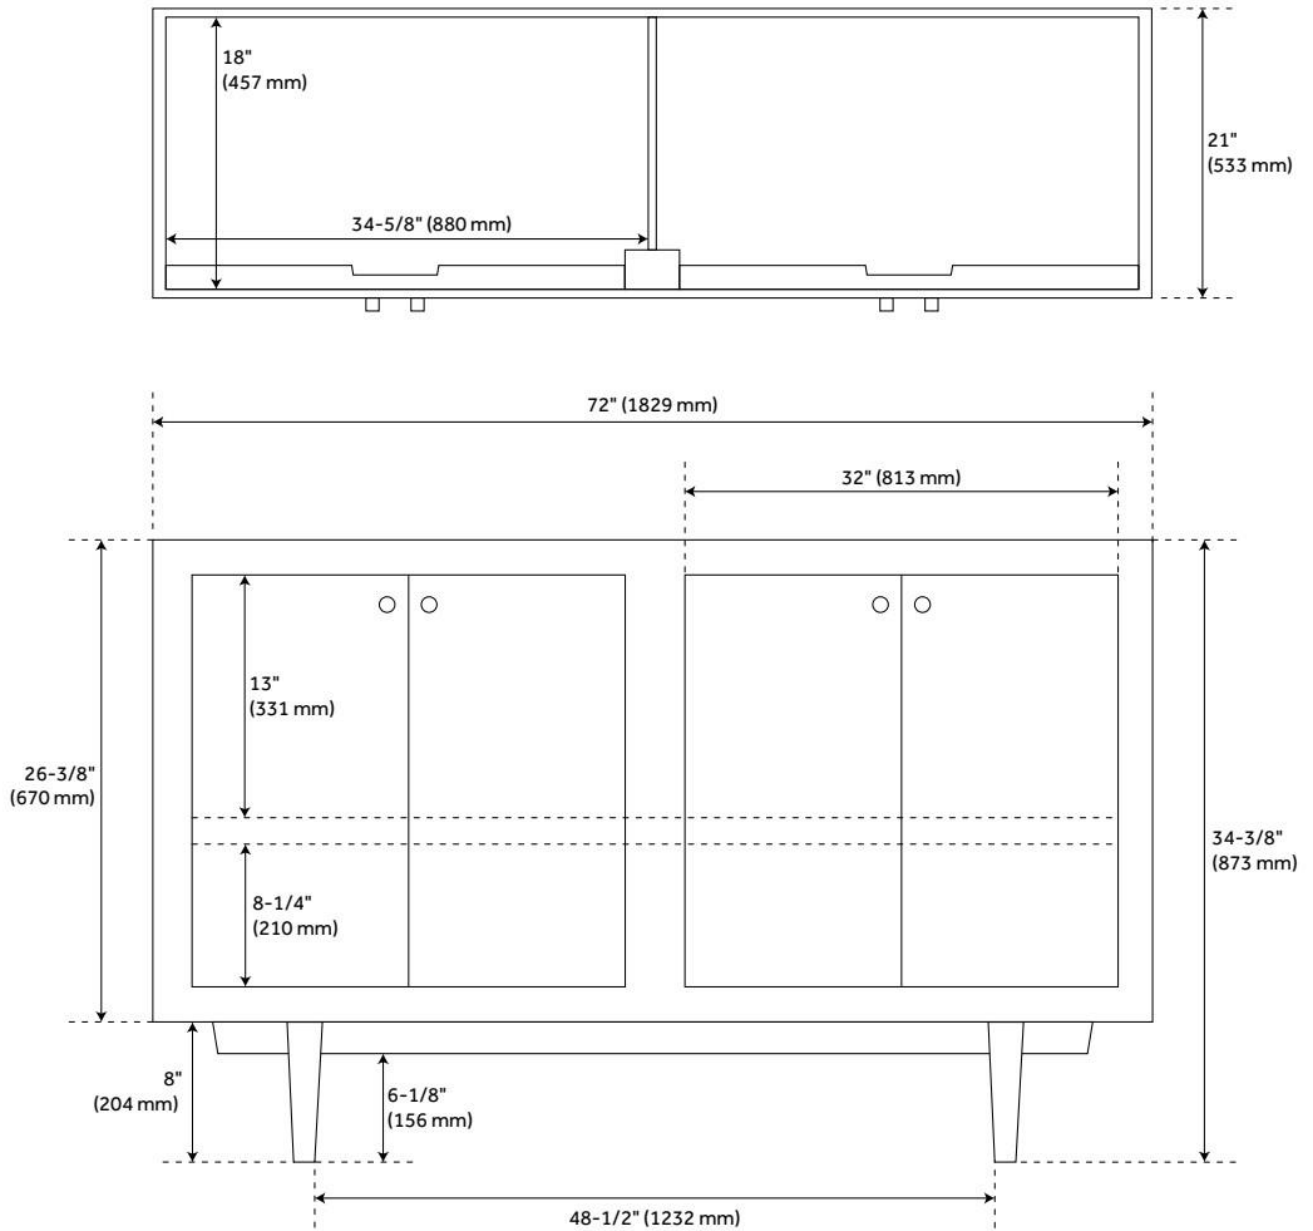

72" OSA TEAK DOUBLE VANITY - NATURAL TEAK - VANITY CABINET ONLY

SKU: 429513
Code: SH429513

REVISED 7/30/2024