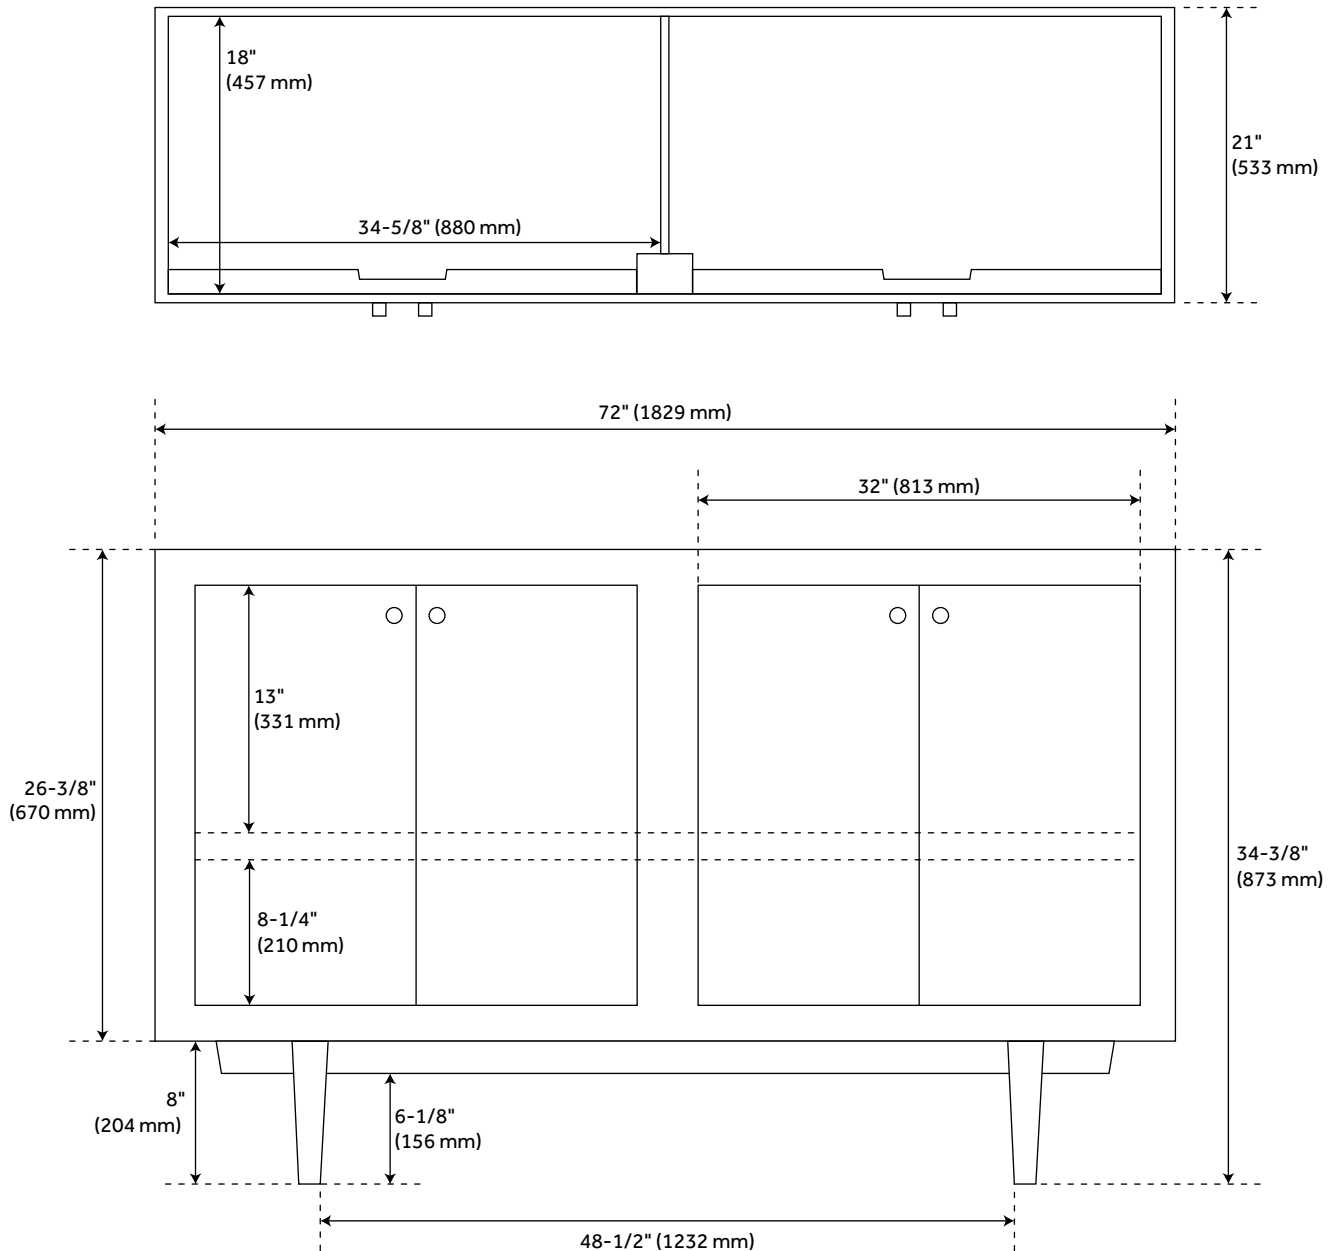

72" OSA TEAK DOUBLE VANITY - NATURAL TEAK - VANITY CABINET ONLY

SKU: 429513
Code: SH429513

FEATURES

Installation Type: Freestanding
Features: Soft-Close Hinges
Product Finish: Natural Wood
Material: Teak
Number of Doors: 4
Width: 72"
Height: 34-3/8"
Depth: 21"
Assembly Required: No
Number of Basins: 2
Vanity Top Options: No Top
Faucet Included: No
Vanity Top Material: No Top
Size: 72 in
Hardware Finish: Black
Built-In Adjusters: Yes
Sink Included: no
Vanity Top Included: no
Mirror Included: No

REVISED 4/24/2023

72" OSA TEAK DOUBLE VANITY - NATURAL TEAK - VANITY CABINET ONLY

SKU: 429513
Code: SH429513

ADDITIONAL FEATURES

- See Installation Instructions for directions to attach the vanity top and sink.
- All dimensions are ($\pm 1/2"$).

REVISED 4/24/2023

72" OSA TEAK DOUBLE VANITY - NATURAL TEAK

SKU: 429513

All dimensions and specifications are nominal and may vary. Use actual products for accuracy in critical situations.