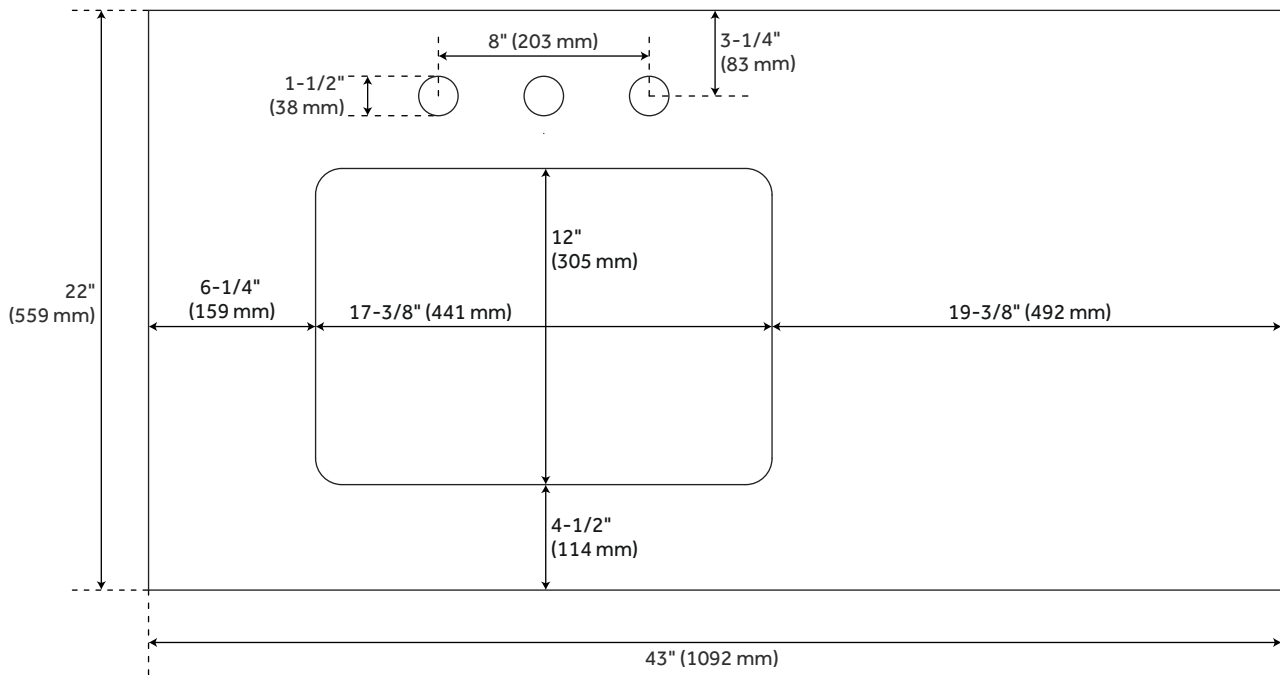

43" x 22"

3CM VANITY TOP FOR LEFT OFFSET RECTANGULAR UNDERMOUNT SINK

All dimensions and specifications are nominal and may vary. Use actual products for accuracy in critical situations.