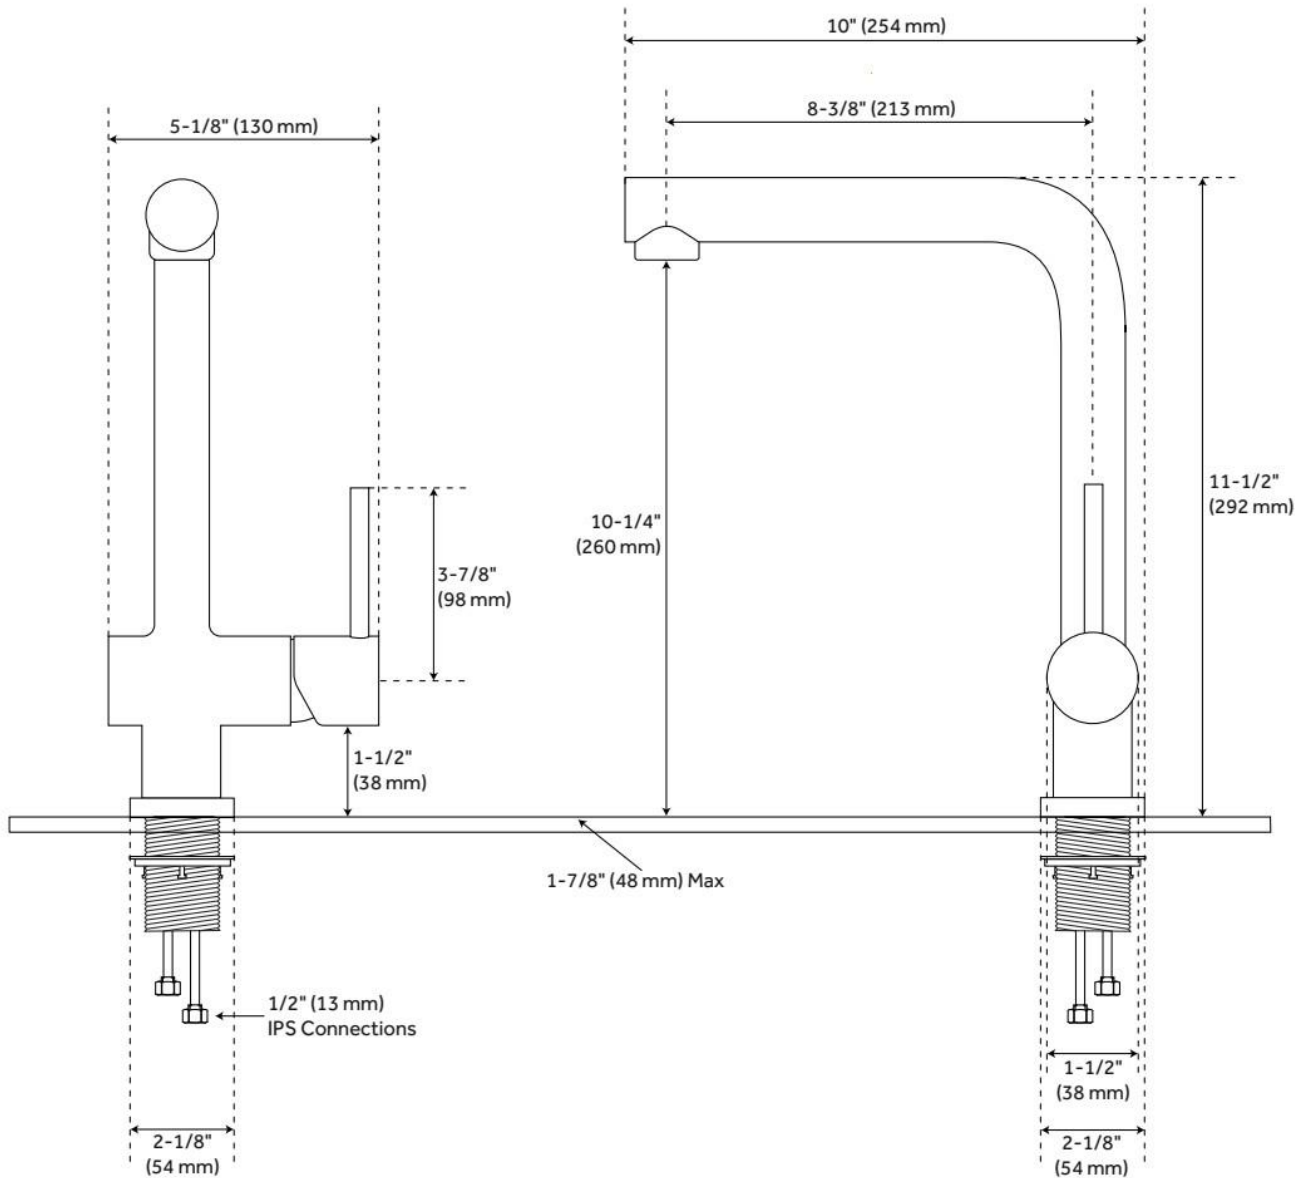

BENNETT SINGLE-HOLE OUTDOOR KITCHEN FAUCET

SKU: 433107
Code: SH433107

REVISED 1/31/2025