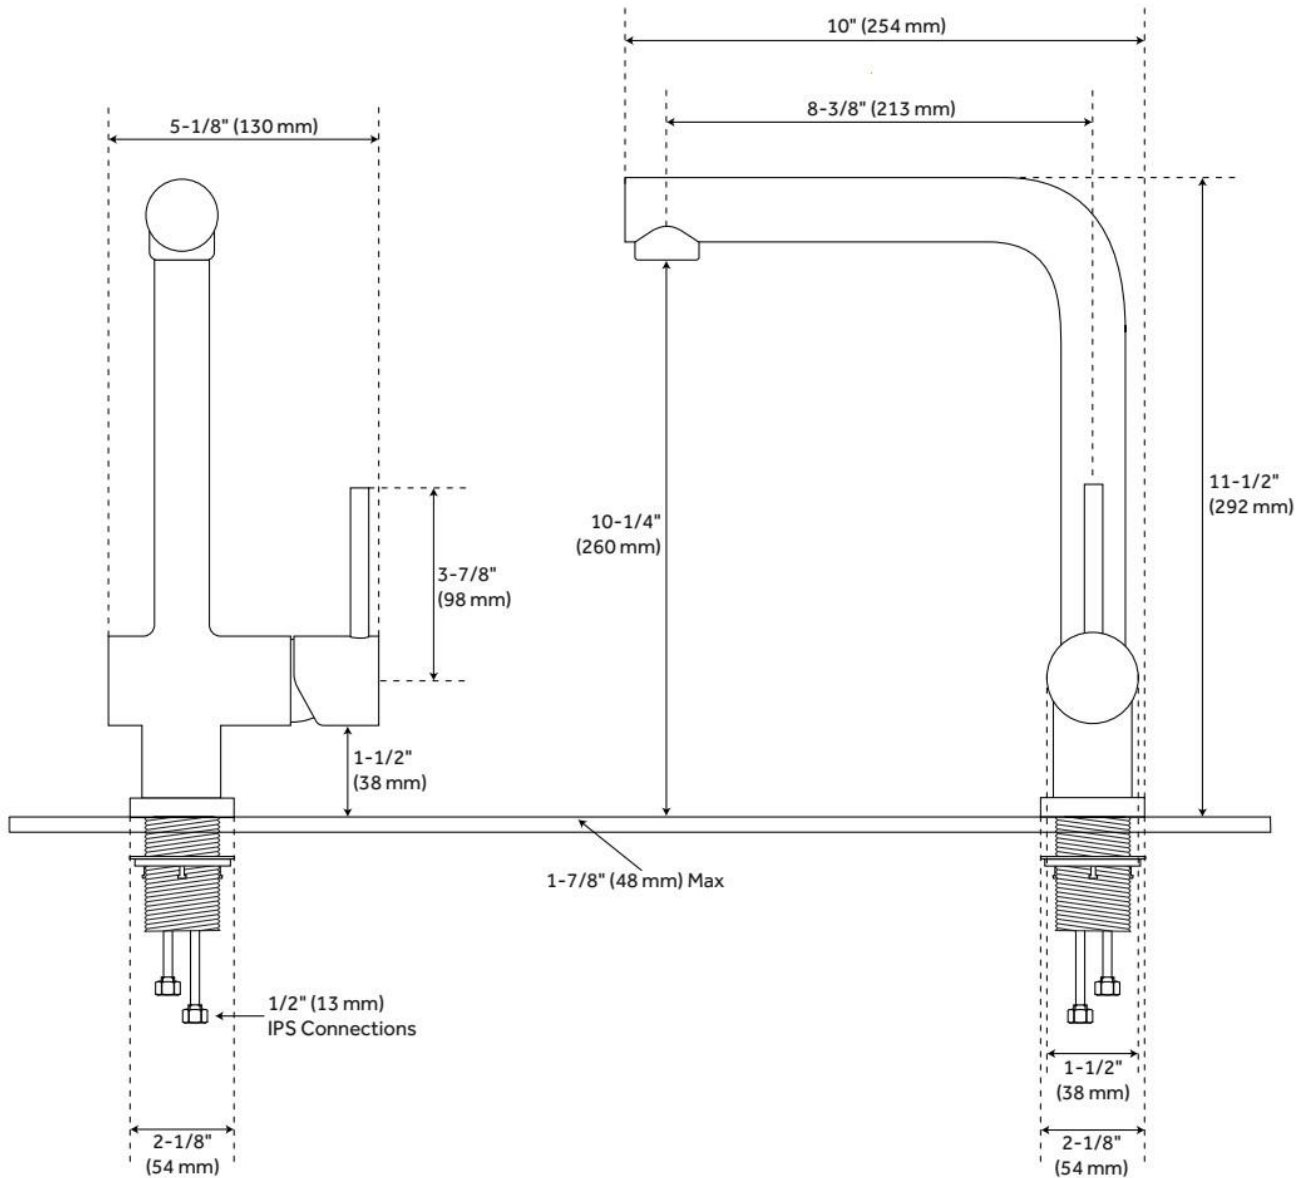

BENNETT SINGLE-HOLE OUTDOOR KITCHEN FAUCET

SKU: 433107
Code: SH433107

REVISED 5/20/2024