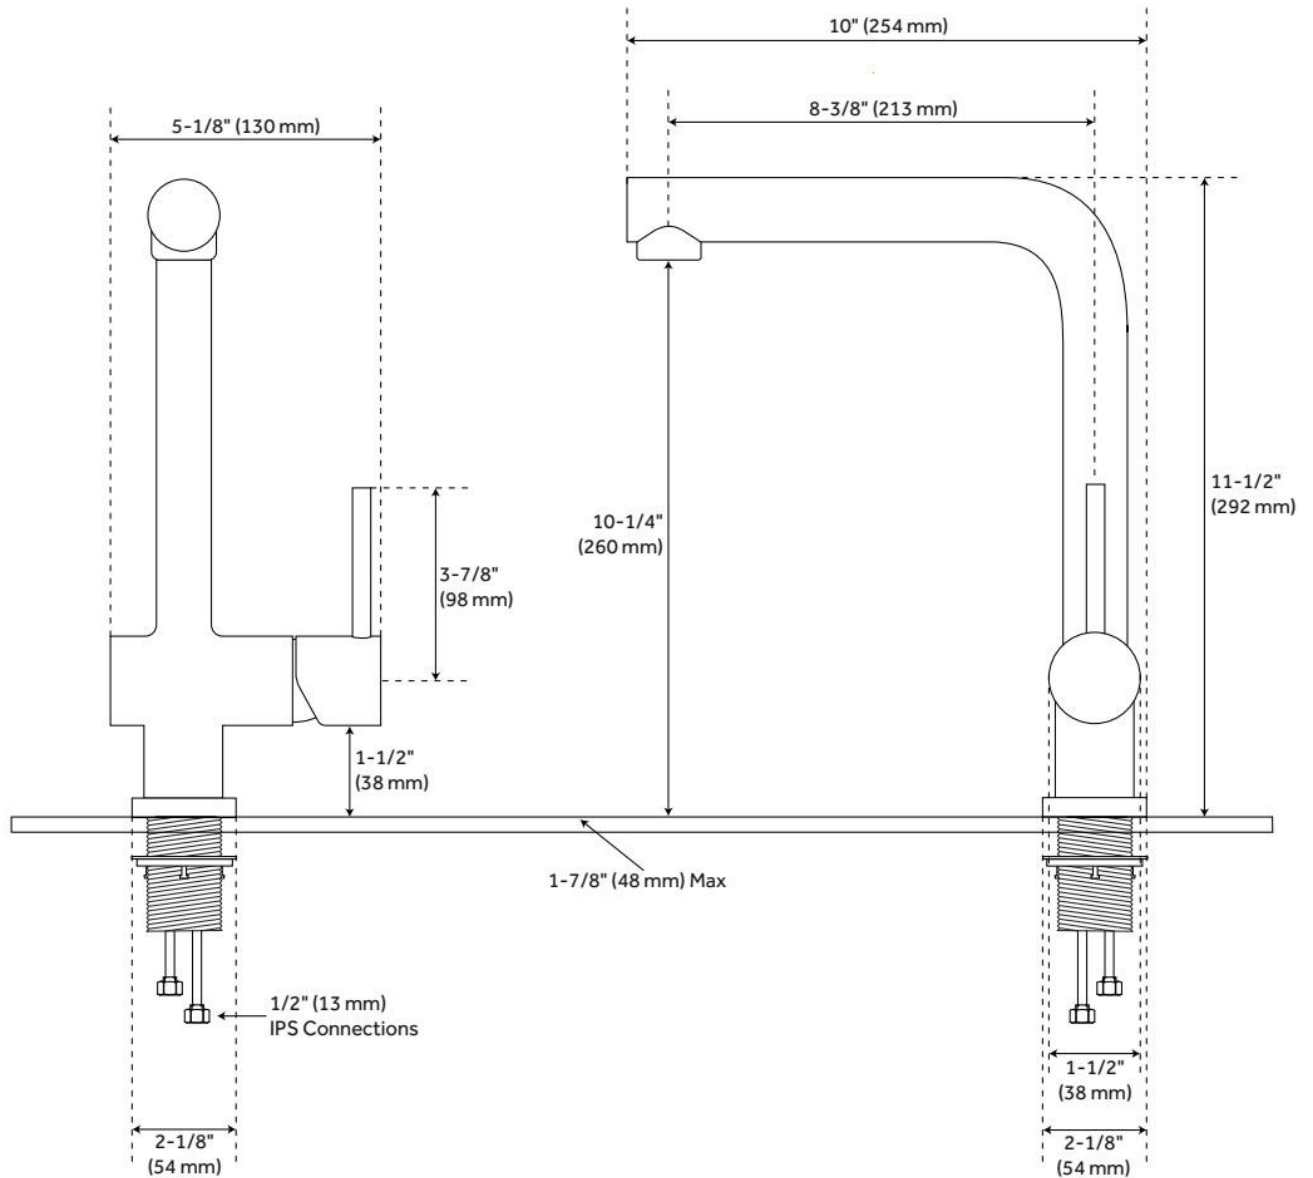

BENNETT SINGLE-HOLE OUTDOOR KITCHEN FAUCET

SKU: 433107
Code: SH433107

FEATURES

Material: Metal construction for strength and durability
Installation Type: Single-Hole
Flow Rate: 1.8 gpm (6.8 L/min) @ 60 psi
Cartridge Type: Ceramic Disc
Swivel Spout: Yes

IAPMO, ASME A112.18.1/CSA B125.1, NSF/ANSI 372, NSF/ANSI 61, NSF/ANSI/CAN 61, NSF/ANSI/CAN 61-9:Q≤1, Massachusetts Accepted, LISTED ID: SH349701*

ADDITIONAL FEATURES

- 316 Marine-grade stainless steel.
- To prevent the water lines from freezing if used outdoors, the faucet must be removed and stored indoors during winter months.

REVISED 8/13/2024

BENNETT SINGLE-HOLE OUTDOOR KITCHEN FAUCET

SKU: 433107
Code: SH433107

REVISED 8/13/2024