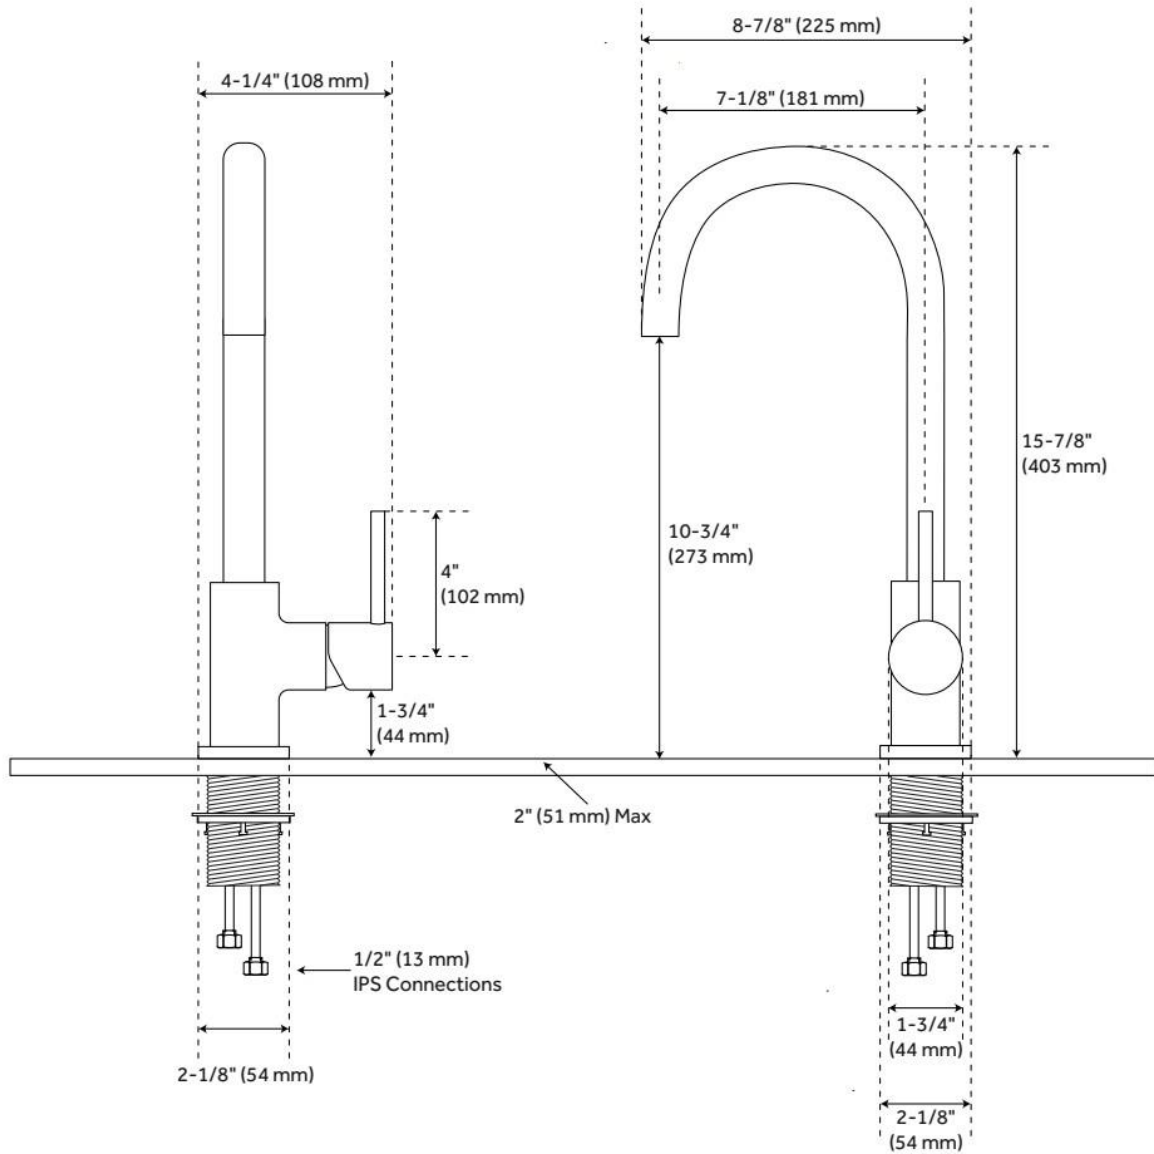

BULLENS SINGLE-HOLE OUTDOOR KITCHEN FAUCET

SKU: 433108
Code: SH433108

FEATURES

Material: Metal construction for strength and durability
Faucet Centers: Single-Hole
Installation Type: Single-Hole
Flow Rate: 1.8 gpm (6.8 L/min) @ 60 psi
Cartridge Type: Ceramic Disc
Swivel Spout: Yes

IAPMO, ASME A112.18.1/CSA B125.1, NSF/ANSI 372, NSF/ANSI 61, NSF/ANSI/CAN 61, NSF/ANSI/CAN 61-9:Q≤1, CEC Listed, Massachusetts Accepted, LISTED ID: SH349702*

ADDITIONAL FEATURES

- 316 Marine-grade stainless steel.
- To prevent the water lines from freezing if used outdoors, the faucet must be removed and stored indoors during winter months.

REVISED 1/31/2025

BULLENS SINGLE-HOLE OUTDOOR KITCHEN FAUCET

SKU: 433108
Code: SH433108

REVISED 1/31/2025