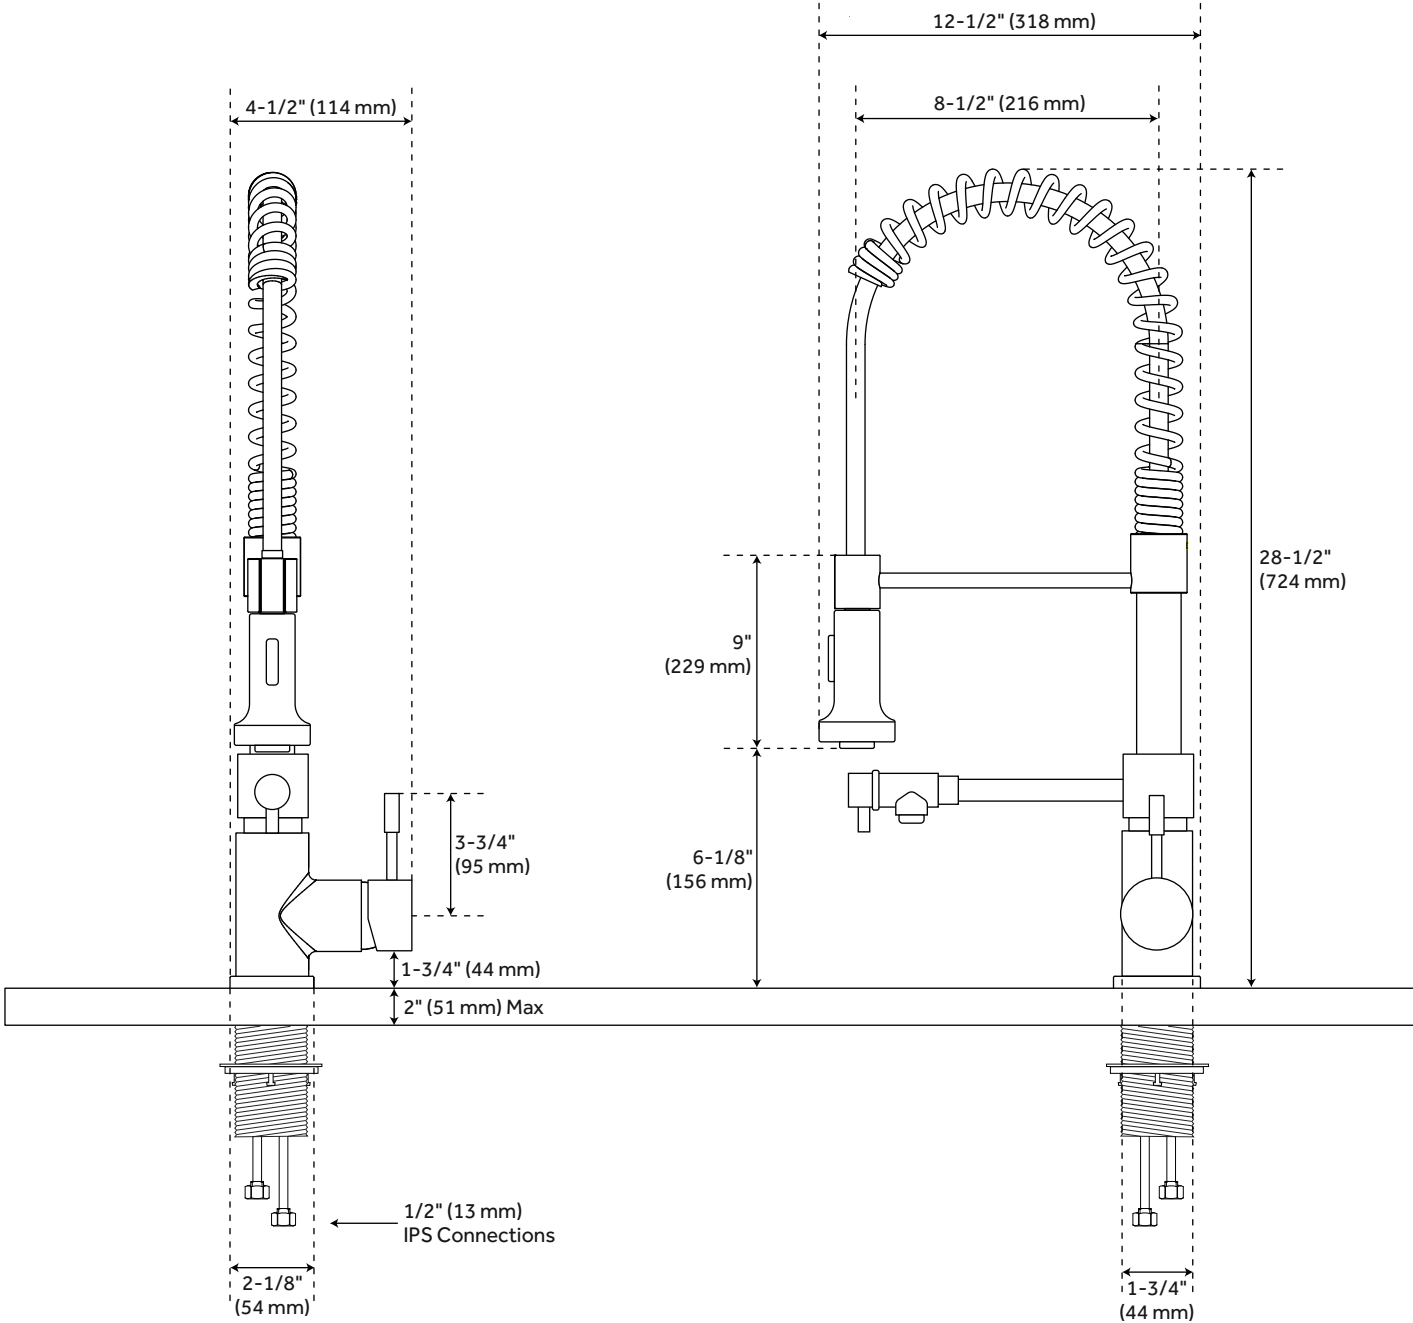

ASHFORD SINGLE-HOLE KITCHEN FAUCET WITH PULL-DOWN SPRING SPOUT

SKU: 433112
Code: SH433112

FEATURES

Installation Type: Single-Hole
Features: Pull-Down
Design: Industrial
Product Finish: Stainless Steel
Material: Stainless Steel
Length: 4-1/2"
Width: 12-1/2"
Height: 28-1/2"
Base Plate Diameter: 2-1/8"
Faucet Centers: Single-Hole
Drain Included: No
Handle Type: Lever
Handle Length: 3-3/4"
Flow Rate: 1.8 gpm (gallons per minute)
Kitchen Faucet Holes: 1
Hand Sprayer Material: Metal
Max. Countertop Thickness: 2"
Height To Spout: 6-1/8"
Spout Reach: 8-1/2"
Swivel Spout: true
Handle Height: 1-3/4"
Ceramic Disc Cartridges: Yes
Hot and Cold Indicators: Yes

REVISED 3/17/2023

ASHFORD SINGLE-HOLE KITCHEN FAUCET WITH PULL-DOWN SPRING SPOUT

SKU: 433112

Code: SH433112

ADDITIONAL FEATURES

- 304 Stainless Steel.

REVISED 3/17/2023

ASHFORD SINGLE-HOLE KITCHEN FAUCET WITH PULL-DOWN SPRING SPOUT

SKU: 433112

All dimensions and specifications are nominal and may vary. Use actual products for accuracy in critical situations.