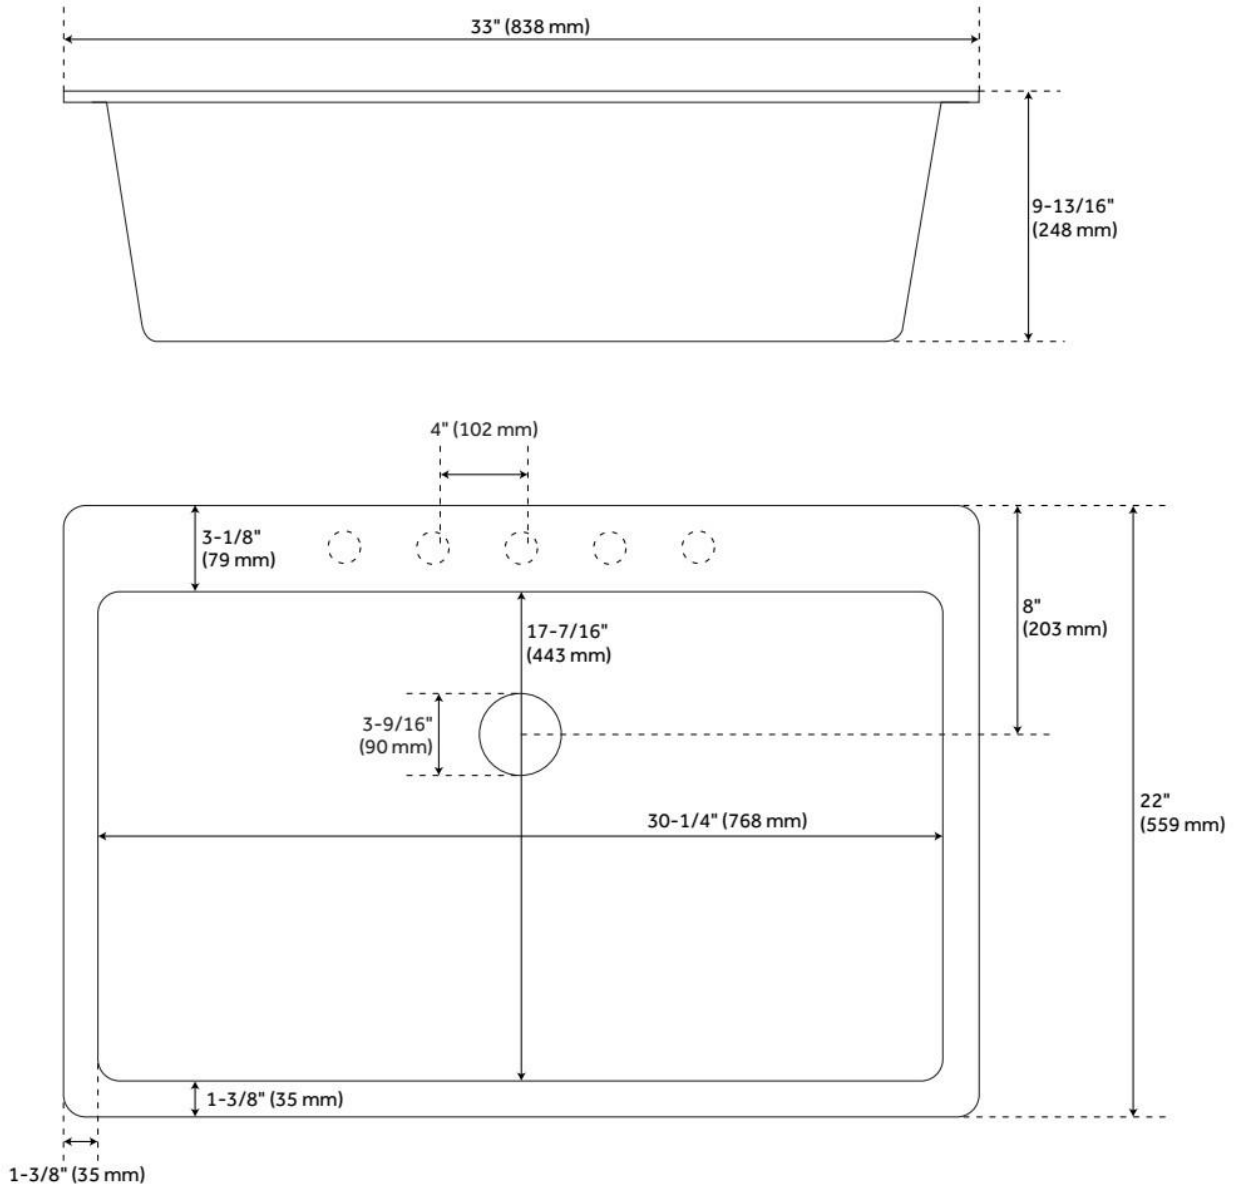

33" ALGREN UNDERMOUNT GRANITE COMPOSITE SINK - CLOUD WHITE

SKU: 433426
Code: SH433426

REVISED 7/5/2024