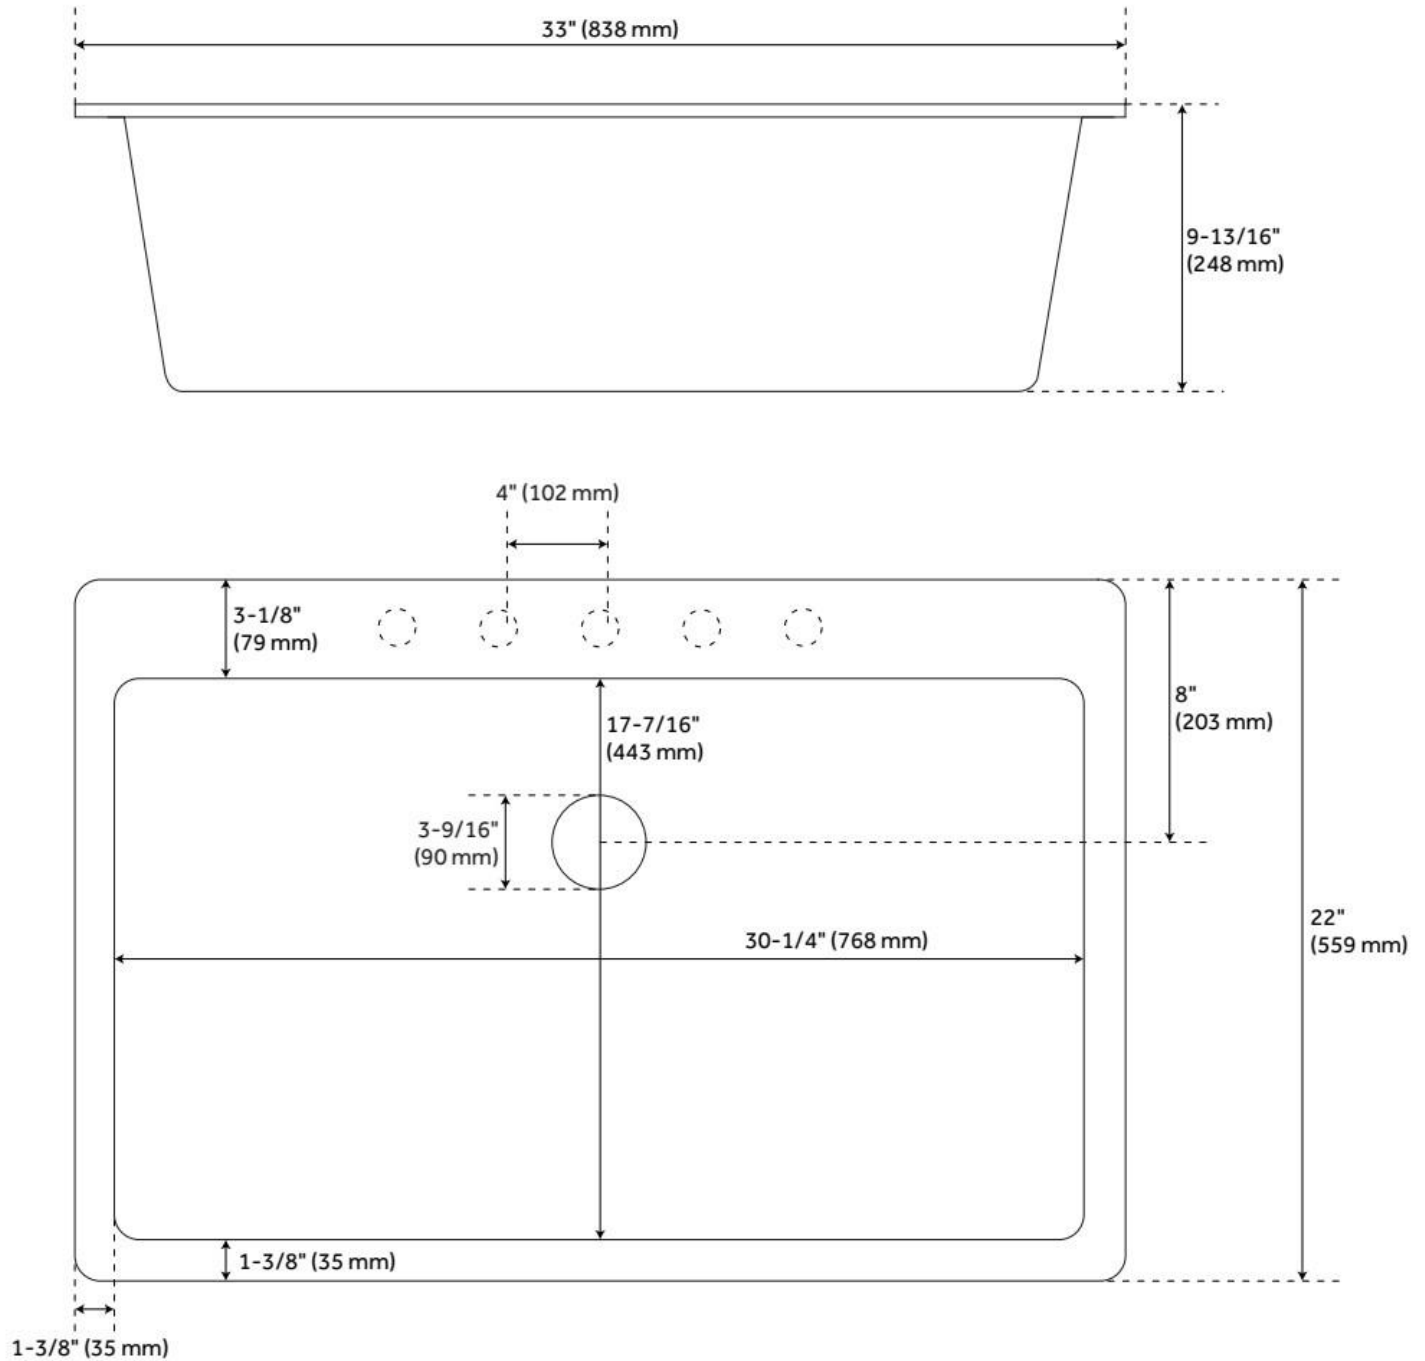

33" ALGREN UNDERMOUNT GRANITE COMPOSITE SINK - MIDNIGHT BLACK

SKU: 433428
Code: SH433428

REVISED 7/29/2024