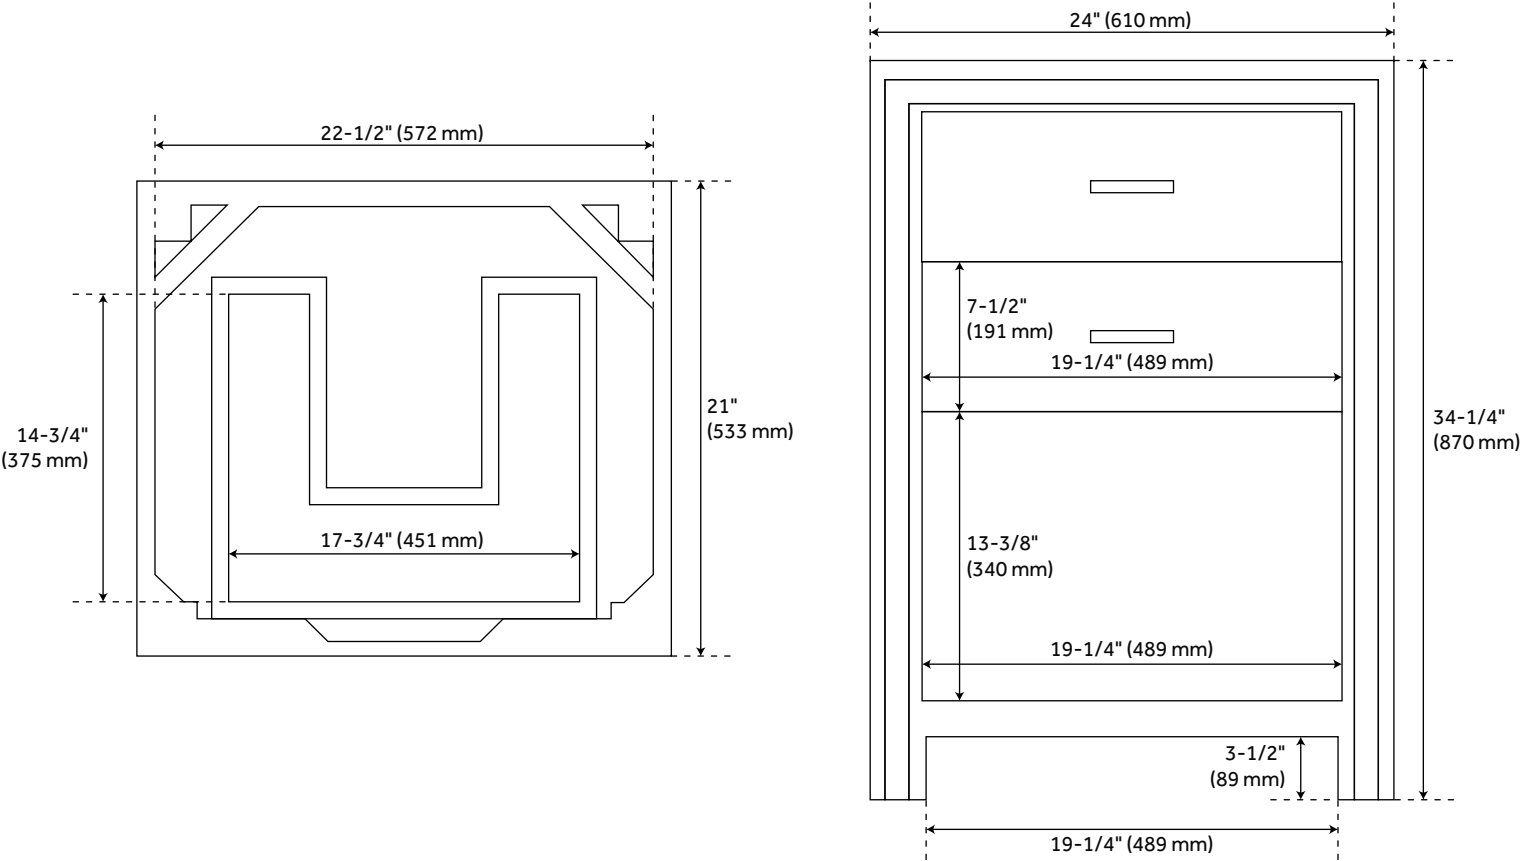

24" CELEBRATION CONSOLE VANITY - RUSTIC ACACIA

SKU: 433754

All dimensions and specifications are nominal and may vary. Use actual products for accuracy in critical situations.