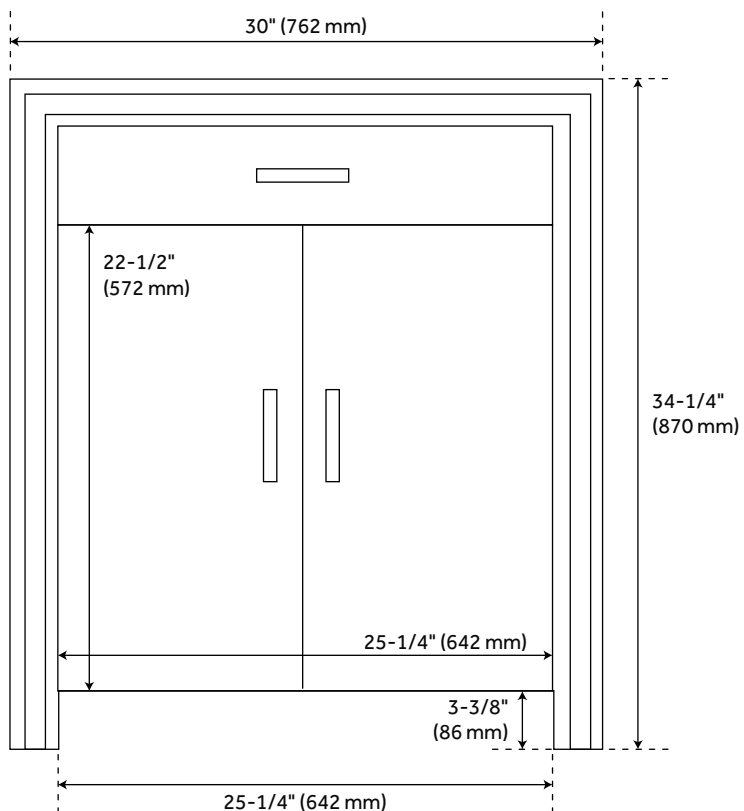

30" CELEBRATION VANITY - RUSTIC ACACIA

SKU: 433759

All dimensions and specifications are nominal and may vary. Use actual products for accuracy in critical situations.