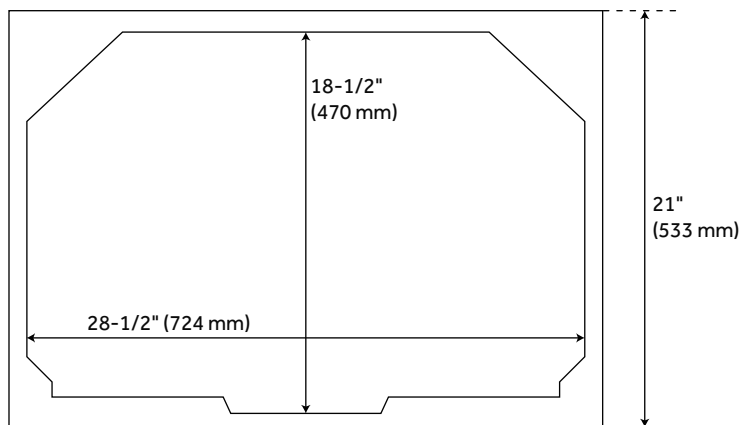

30" CELEBRATION VANITY - RUSTIC ACACIA

SKU: 433759

All dimensions and specifications are nominal and may vary. Use actual products for accuracy in critical situations.