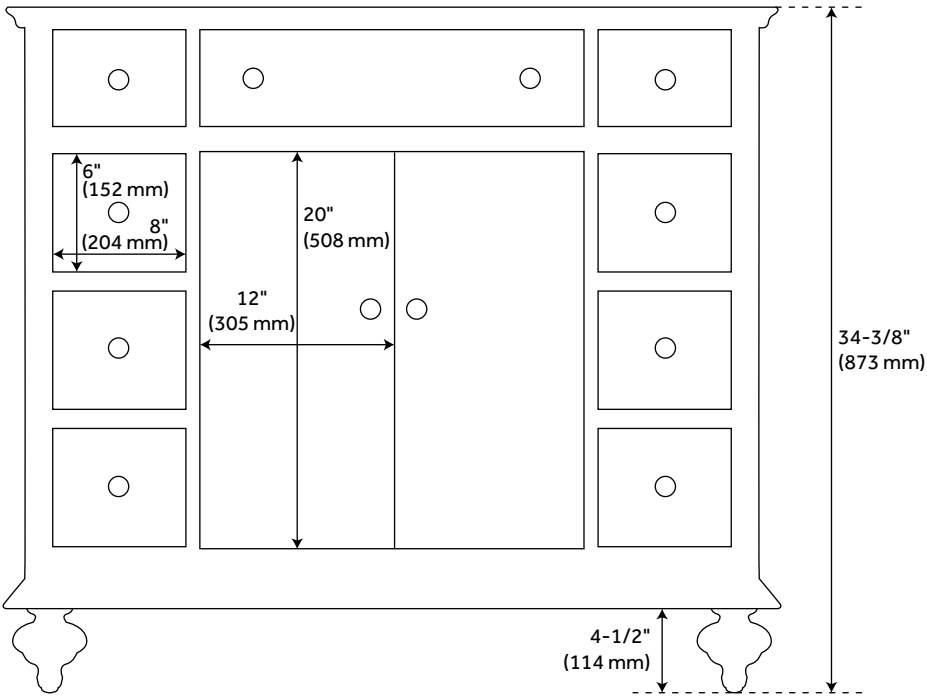

48" KELLER MAHOGANY VANITY - VINTAGE NAVY BLUE

SKU: 433837

All dimensions and specifications are nominal and may vary. Use actual products for accuracy in critical situations.