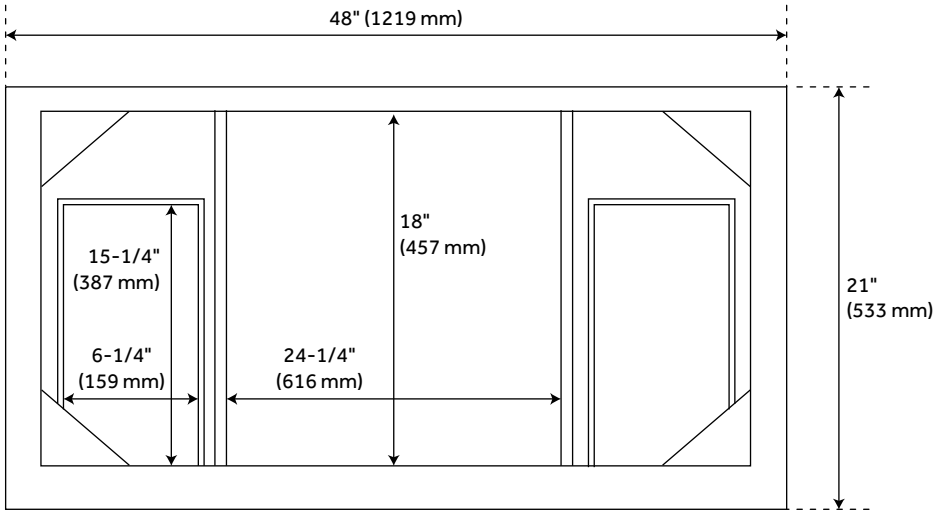

48" KELLER MAHOGANY VANITY - VINTAGE NAVY BLUE

SKU: 433837

All dimensions and specifications are nominal and may vary. Use actual products for accuracy in critical situations.