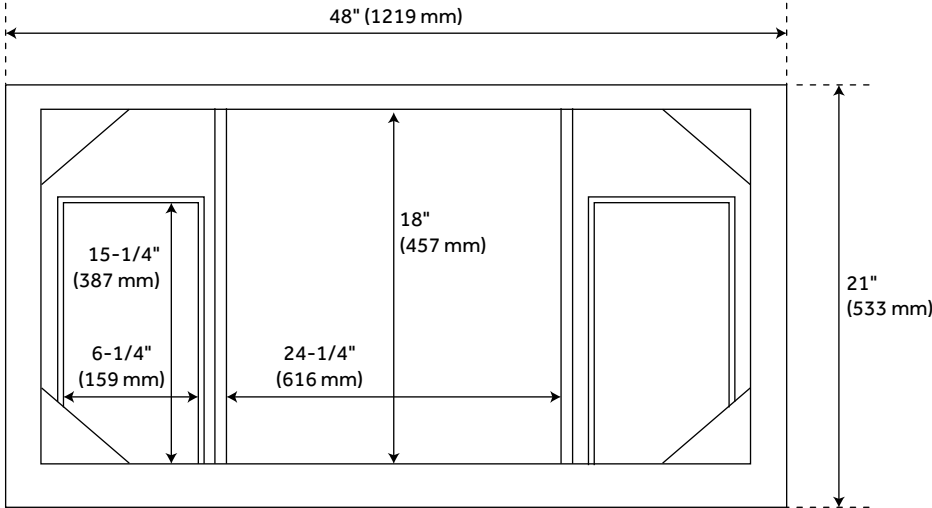

48" KELLER MAHOGANY VANITY - VINTAGE NAVY BLUE

SKU: 433837

All dimensions and specifications are nominal and may vary. Use actual products for accuracy in critical situations.