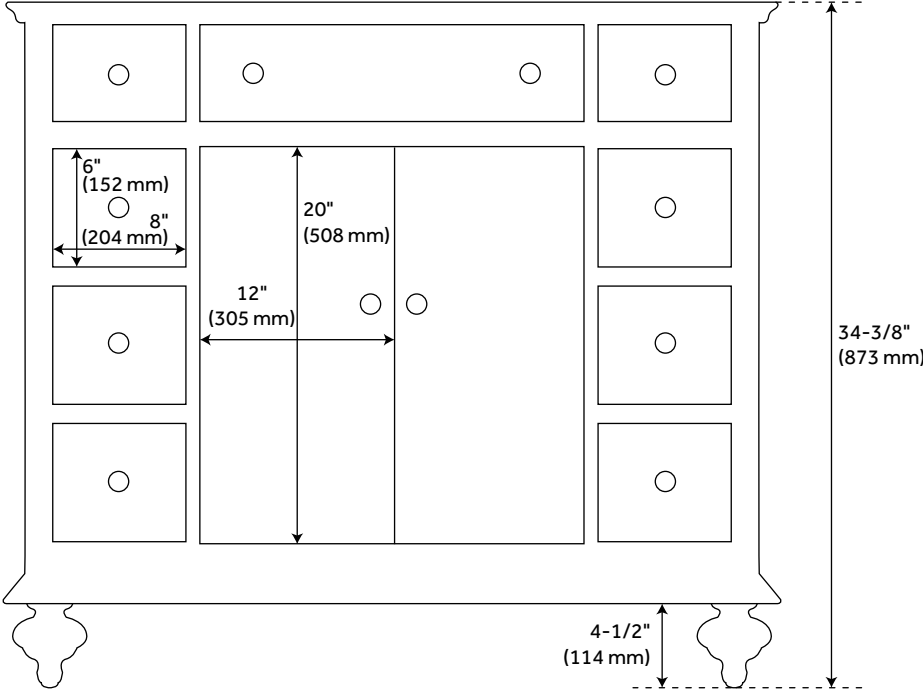

48" KELLER MAHOGANY VANITY - VINTAGE NAVY BLUE

SKU: 433837

All dimensions and specifications are nominal and may vary. Use actual products for accuracy in critical situations.