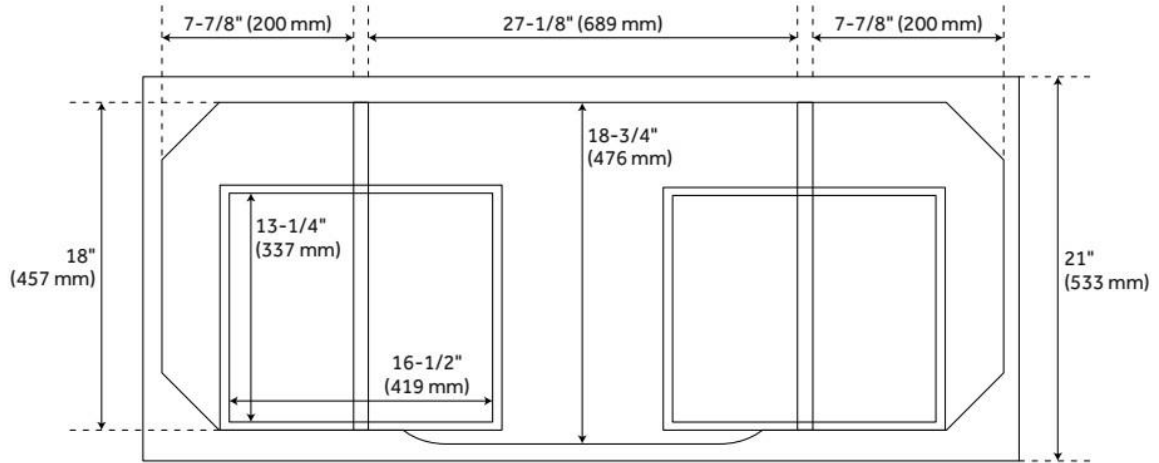

48" ROBERTSON VANITY - MIDNIGHT NAVY BLUE - VANITY CABINET ONLY

SKU: 433840
Code: SH433840

REVISED 8/7/2024