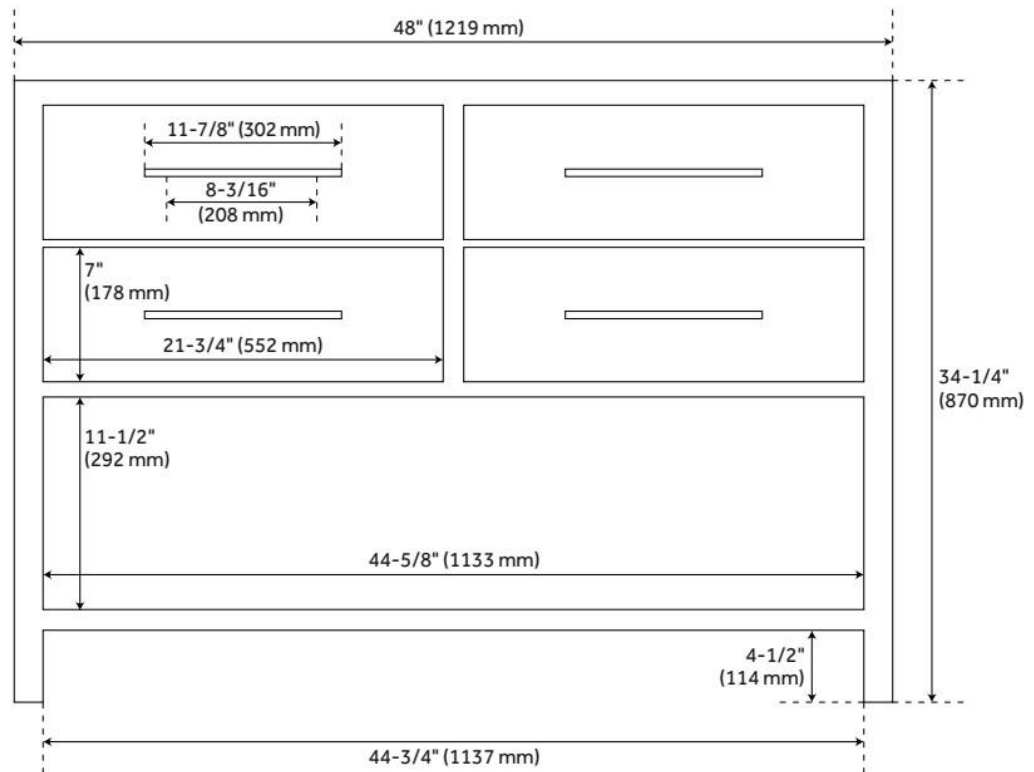

48" ROBERTSON VANITY - MIDNIGHT NAVY BLUE - VANITY CABINET ONLY

SKU: 433840
Code: SH433840

REVISED 8/7/2024