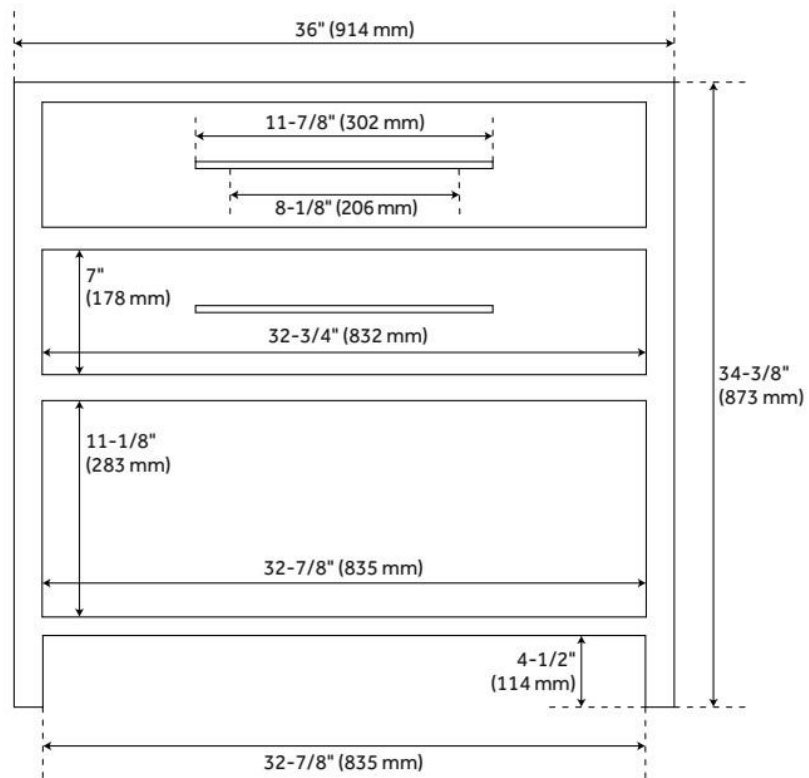

36" ROBERTSON MAHOGANY CONSOLE VANITY - MIDNIGHT NAVY BLUE - VANITY CABINET ONLY

SKU: 433841
Code: SH433841

REVISED 8/7/2024