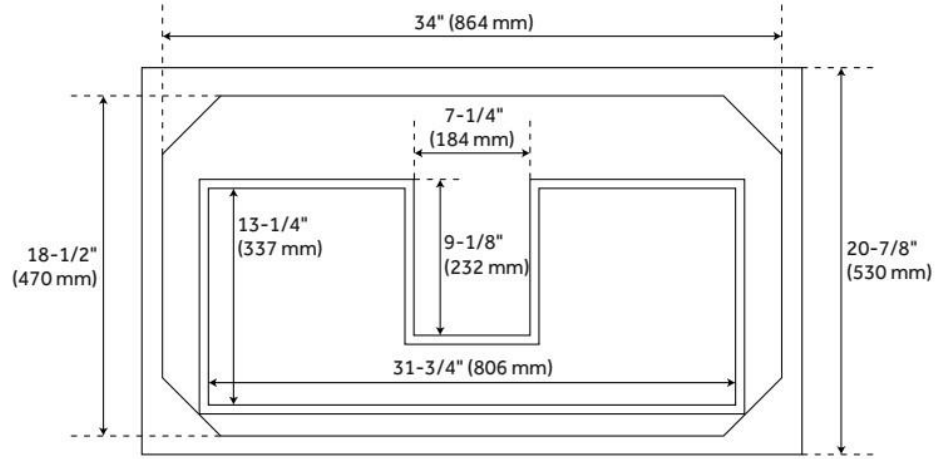

36" ROBERTSON MAHOGANY CONSOLE VANITY - MIDNIGHT NAVY BLUE - VANITY CABINET ONLY

SKU: 433841
Code: SH433841

REVISED 8/7/2024