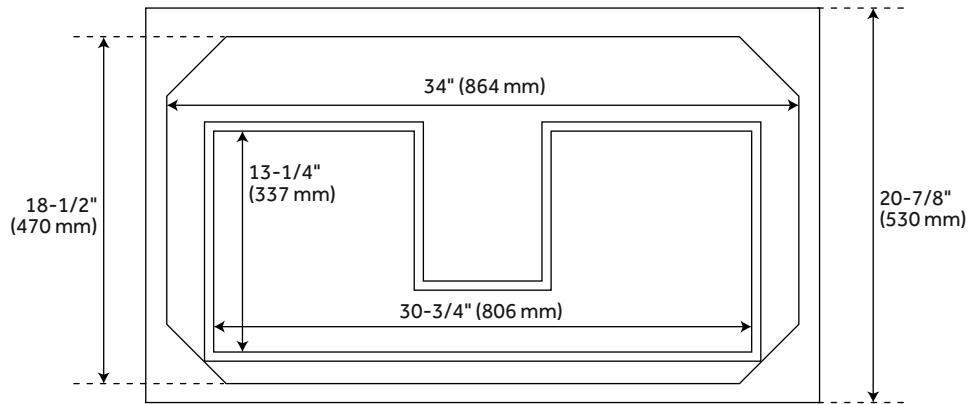

36" ROBERTSON MAHOGANY VANITY - MIDNIGHT NAVY BLUE

SKU: 433841

All dimensions and specifications are nominal and may vary. Use actual products for accuracy in critical situations.