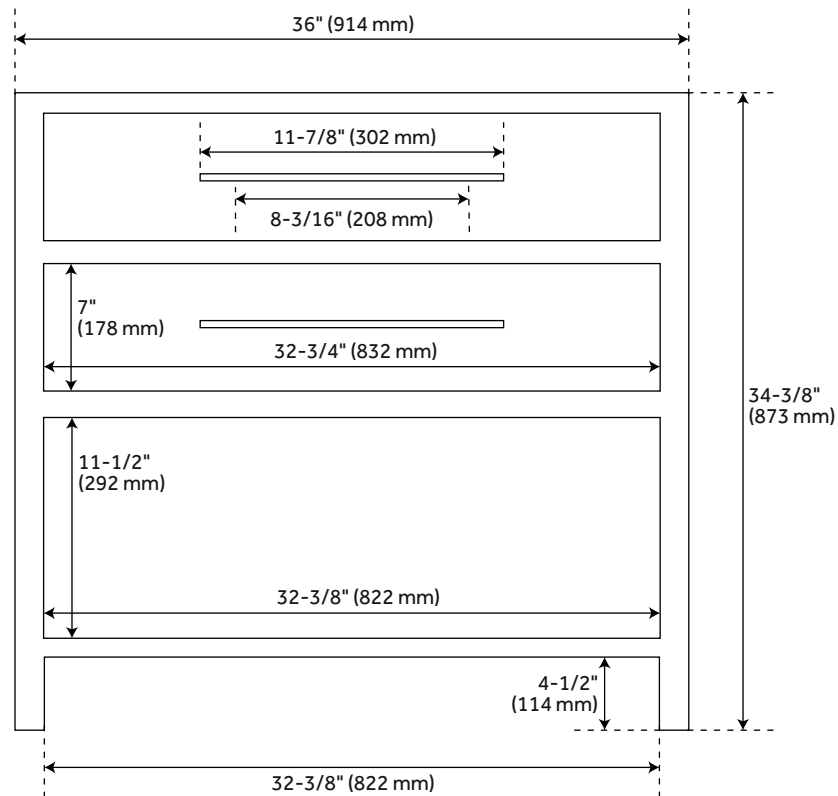

36" ROBERTSON MAHOGANY VANITY - MIDNIGHT NAVY BLUE

SKU: 433841

All dimensions and specifications are nominal and may vary. Use actual products for accuracy in critical situations.