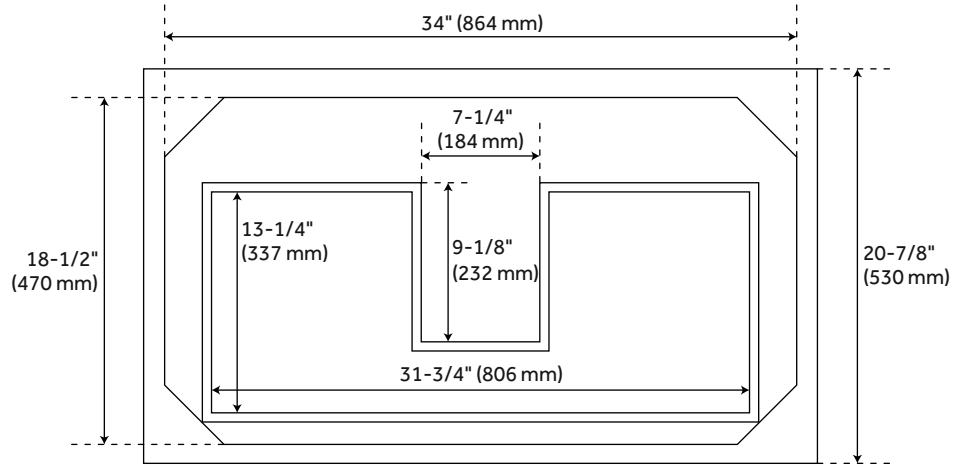

36" ROBERTSON MAHOGANY CONSOLE VANITY - MIDNIGHT NAVY BLUE

All dimensions and specifications are nominal and may vary. Use actual products for accuracy in critical situations.