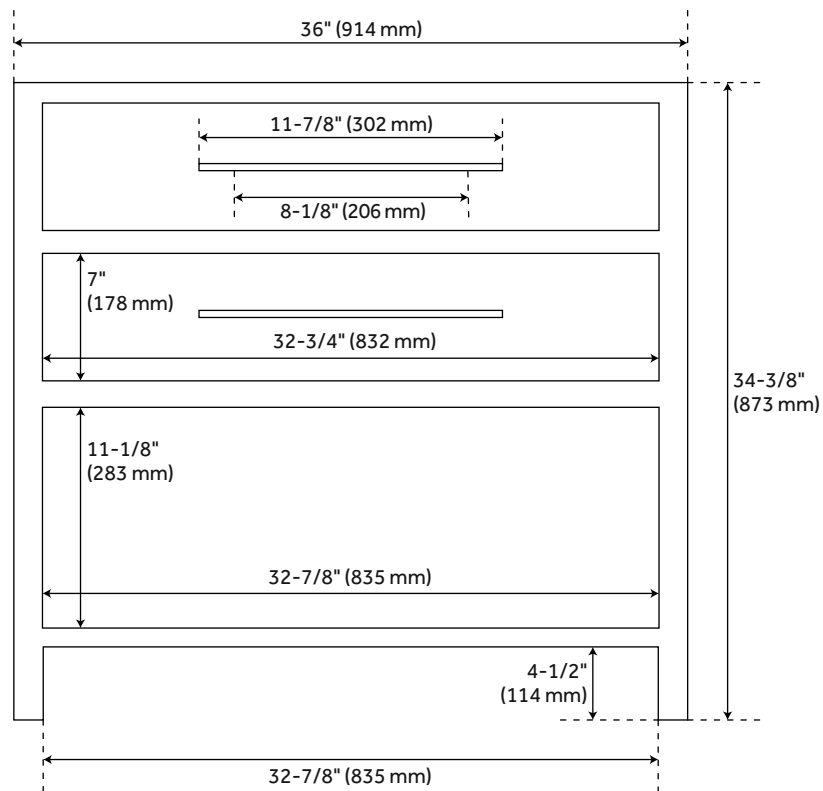

36" ROBERTSON MAHOGANY CONSOLE VANITY - MIDNIGHT NAVY BLUE

All dimensions and specifications are nominal and may vary. Use actual products for accuracy in critical situations.