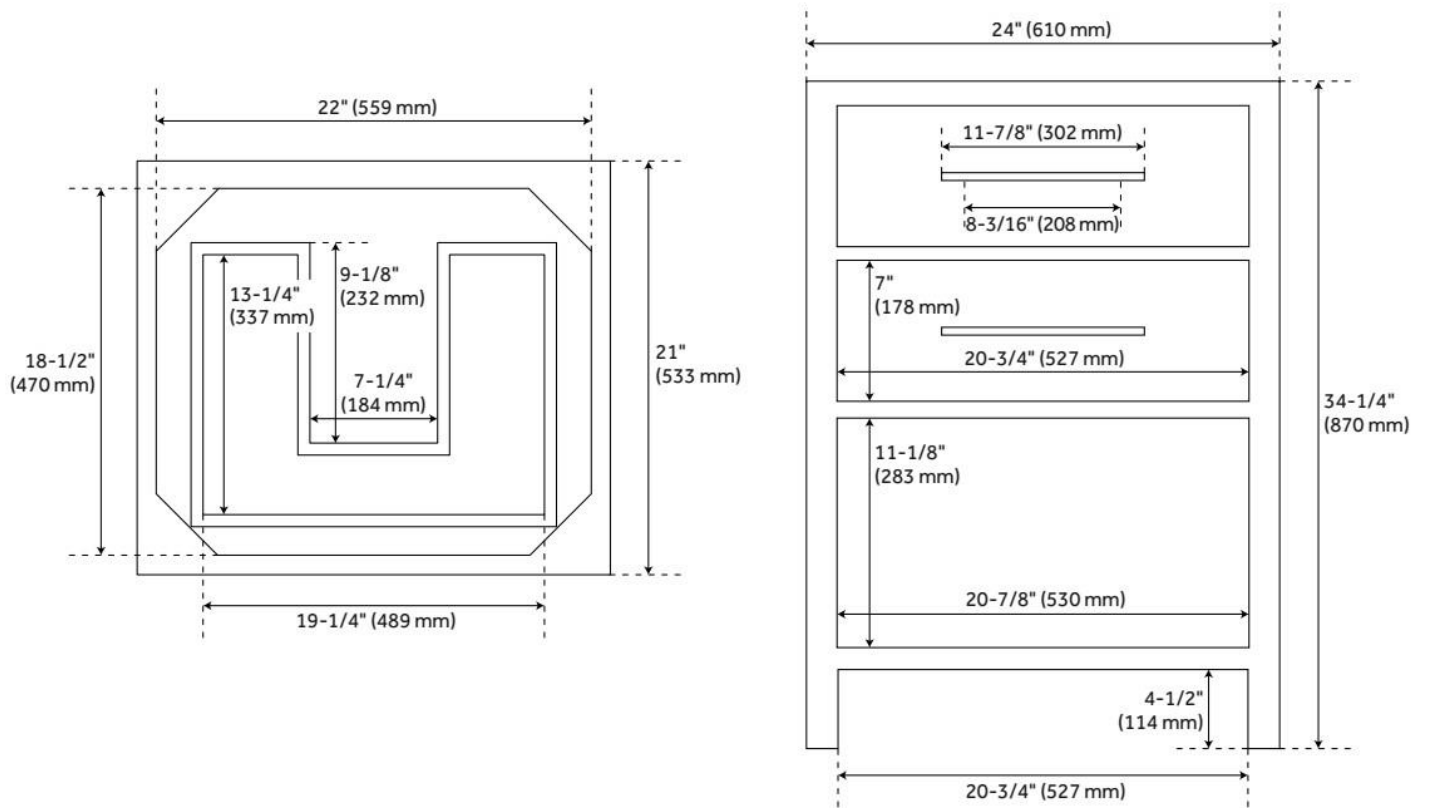

24" ROBERTSON MAHOGANY CONSOLE VANITY - MIDNIGHT NAVY BLUE - VANITY CABINET ONLY

SKU: 433842
Code: SH433842

REVISED 7/31/2024