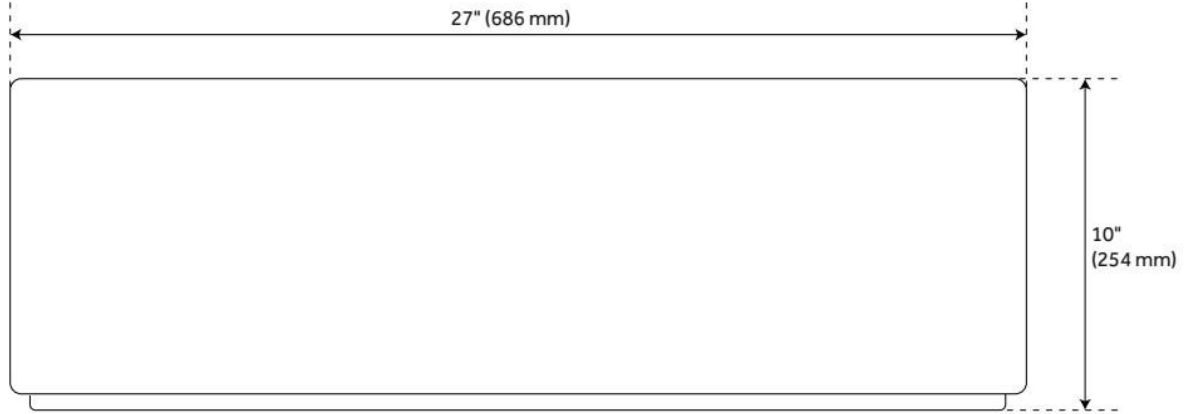

27" TORUN FIRECLAY FARMHOUSE SINK - MATTE BLACK

SKU: 433911
Code: SH433911

REVISED 7/5/2024