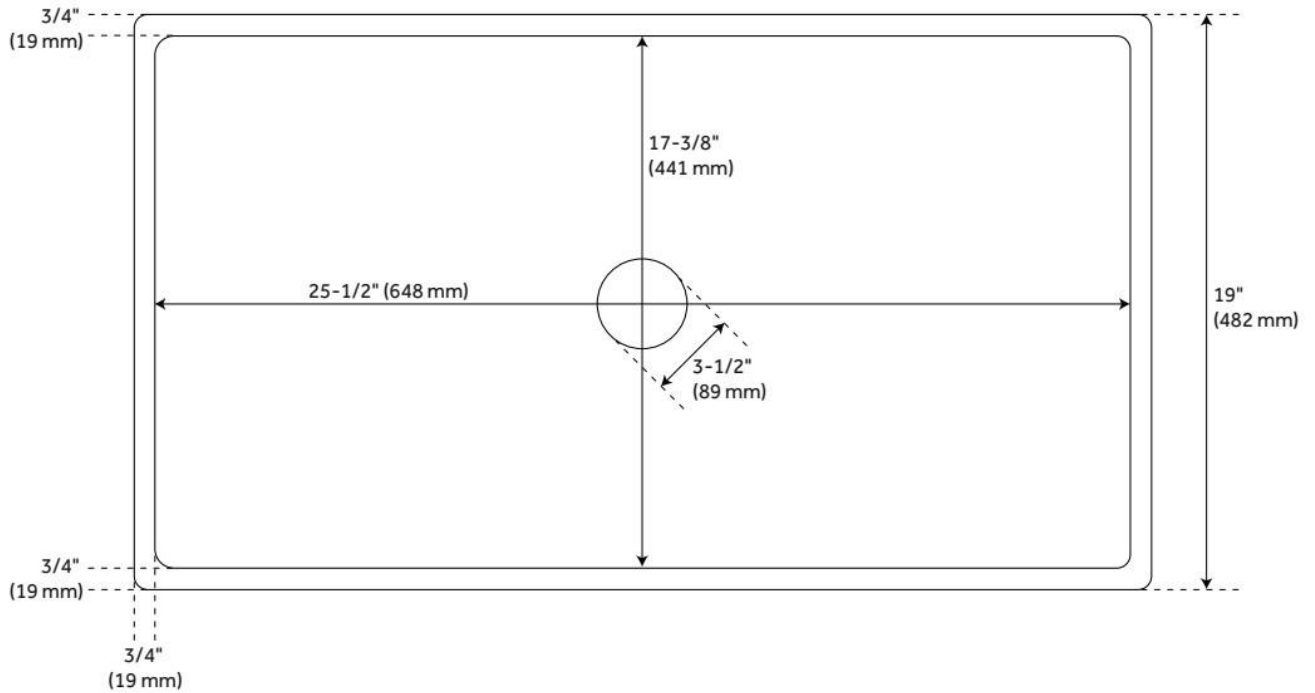

27" TORUN FIRECLAY FARMHOUSE SINK - MATTE BLACK

SKU: 433911
Code: SH433911

REVISED 7/5/2024