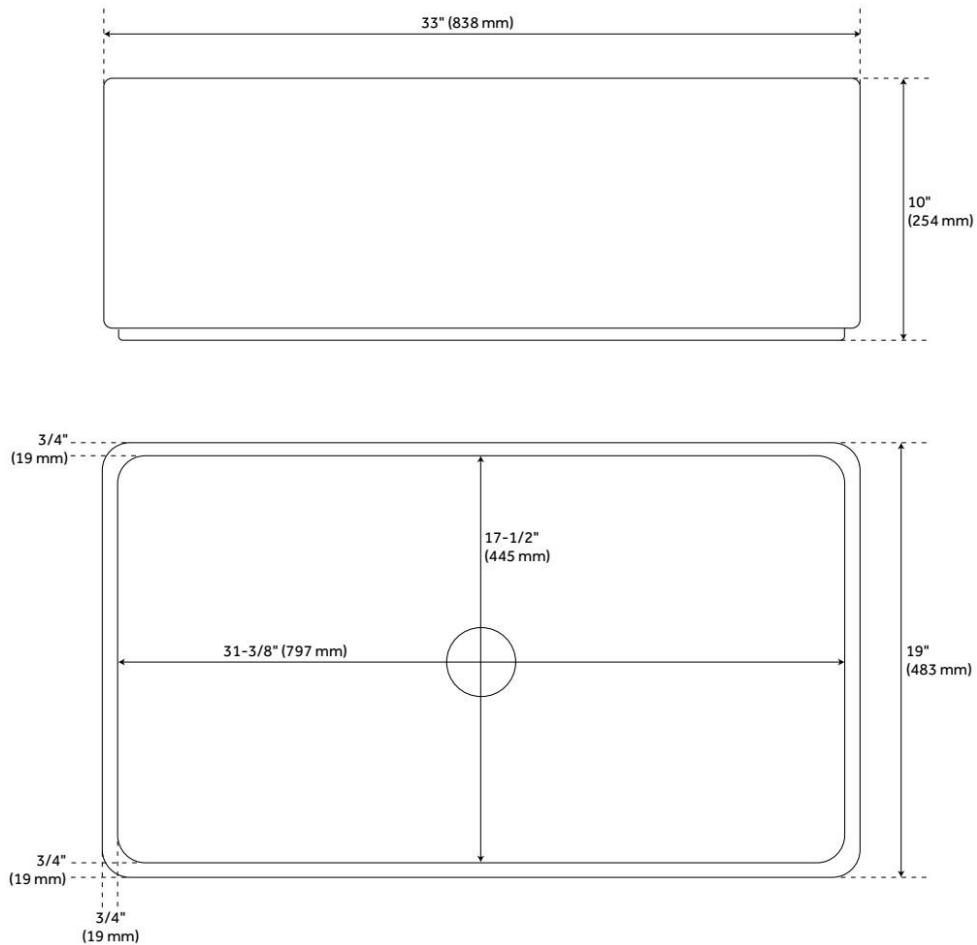

33" TORUN FIRECLAY FARMHOUSE SINK - WHITE

SKU: 433921

Code: SHF1B3319A

FEATURES

Material: Fireclay
Product Finish: White
Installation Type: Farmhouse
Shape: Rectangle
Drain Placement: Off-set Right
Fits Drain Hole Size: 3-1/2"
Faucet Centers: No Faucet Hole
Overflow Hole: No
Mounting Hardware Included: No

Optional Accessory: Strainer: SH450688, SH450687 + SH393684, SH393685, SH398618, SH393686, SH393687, Basin Grid: 476351

ADDITIONAL FEATURES

- Made of solid, heavy-duty fireclay.
- Smooth, ripple-resistant surface.
- If purchasing drain separately, it must be able to accommodate a sink drain thickness of 1".
- All sink dimensions are ($\pm 1/2"$).

REVISED 7/11/2024

33" TORUN FIRECLAY FARMHOUSE SINK - WHITE

SKU: 433921
Code: SHF1B3319A

33" TORUN FIRECLAY FARMHOUSE SINK - WHITE

SKU: 941309
SHF1B3319AWH

All dimensions and specifications are nominal and may vary. Use actual products for accuracy in critical situations.