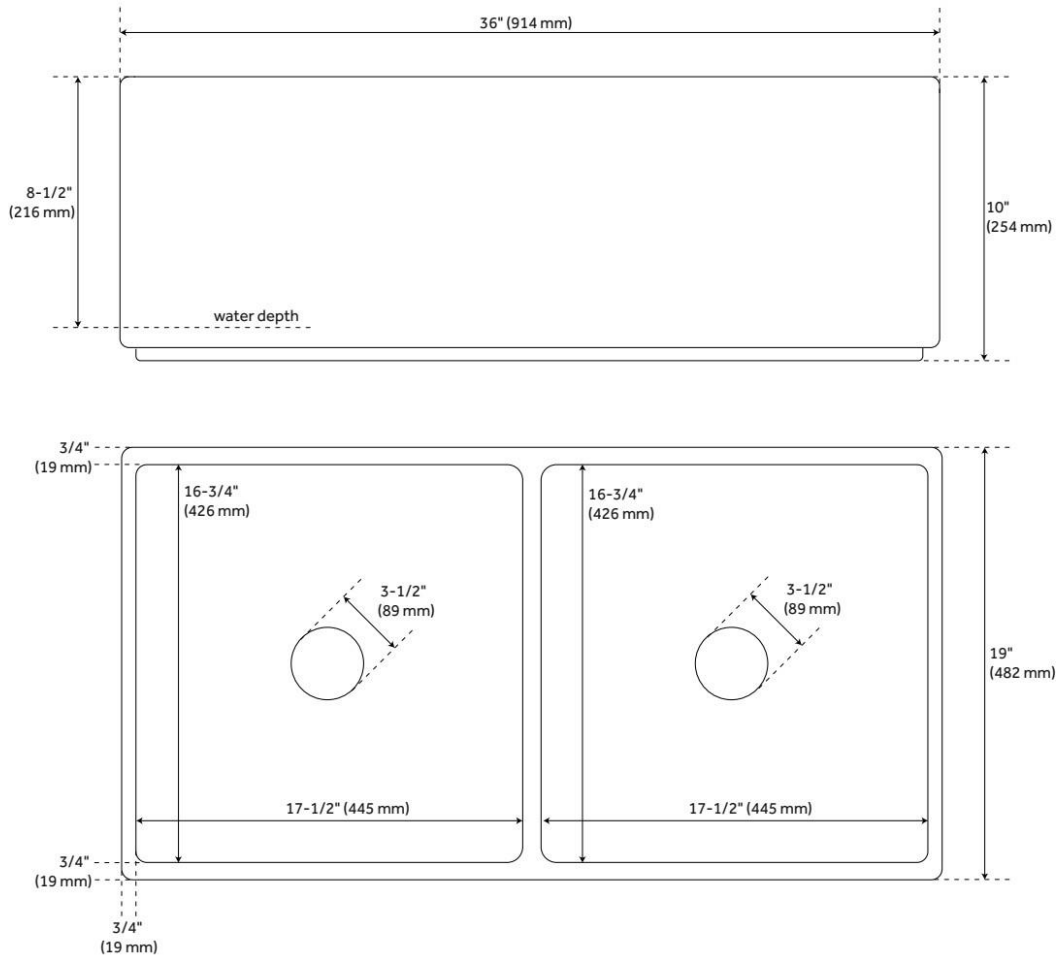

36" TORUN DOUBLE-BOWL FIRECLAY FARMHOUSE SINK - WHITE

SKU: 433925
Code: SH433925

FEATURES

Material: Fireclay
Product Finish: White
Installation Type: Farmhouse
Shape: Rectangle
Drain Placement: Center
Fits Drain Hole Size: 3-1/2"
Faucet Centers: No Faucet Hole
Overflow Hole: No
Mounting Hardware Included: No

Optional Accessory: Strainer: SH393684, SH393685, SH398618, SH393686, SH393687, Basin Grid: 433927

IAPMO, ASME A112.19.2/CSA B45.1, Massachusetts Accepted, LISTED ID: 527217

ADDITIONAL FEATURES

- Made of solid, heavy-duty fireclay.
- Smooth, ripple-resistant surface.
- If purchasing drain separately, it must be able to accommodate a sink drain thickness of 1".
- All sink dimensions are ($\pm 1/2"$).

REVISED 7/9/2024

36" TORUN DOUBLE-BOWL FIRECLAY FARMHOUSE SINK - WHITE

SKU: 433925
Code: SH433925

36" TORUN DOUBLE-BOWL FIRECLAY FARMHOUSE SINK - WHITE

SKU: 941313

All dimensions and specifications are nominal and may vary. Use actual products for accuracy in critical situations.