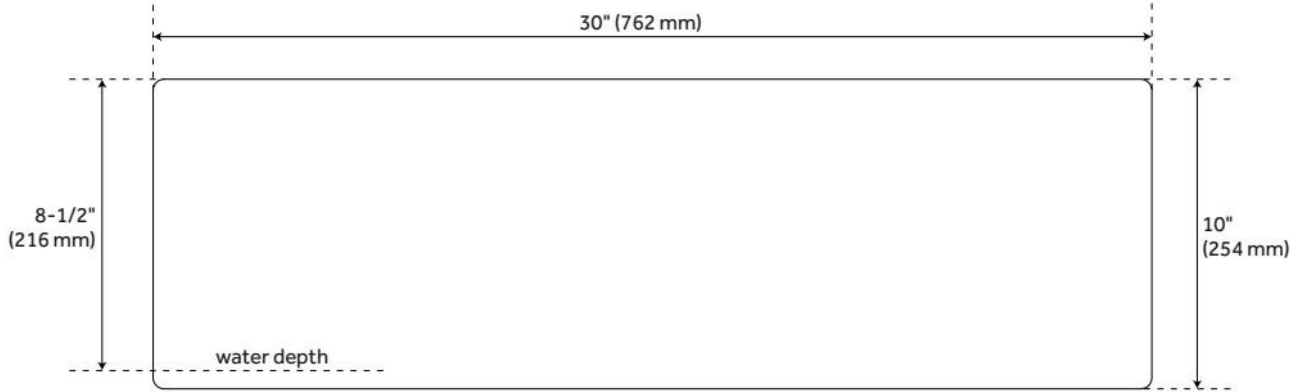

30" BRUMFIELD FIRECLAY FARMHOUSE SINK - MATTE BLACK

SKU: 433932
Code: SH433932

REVISED 8/21/2024