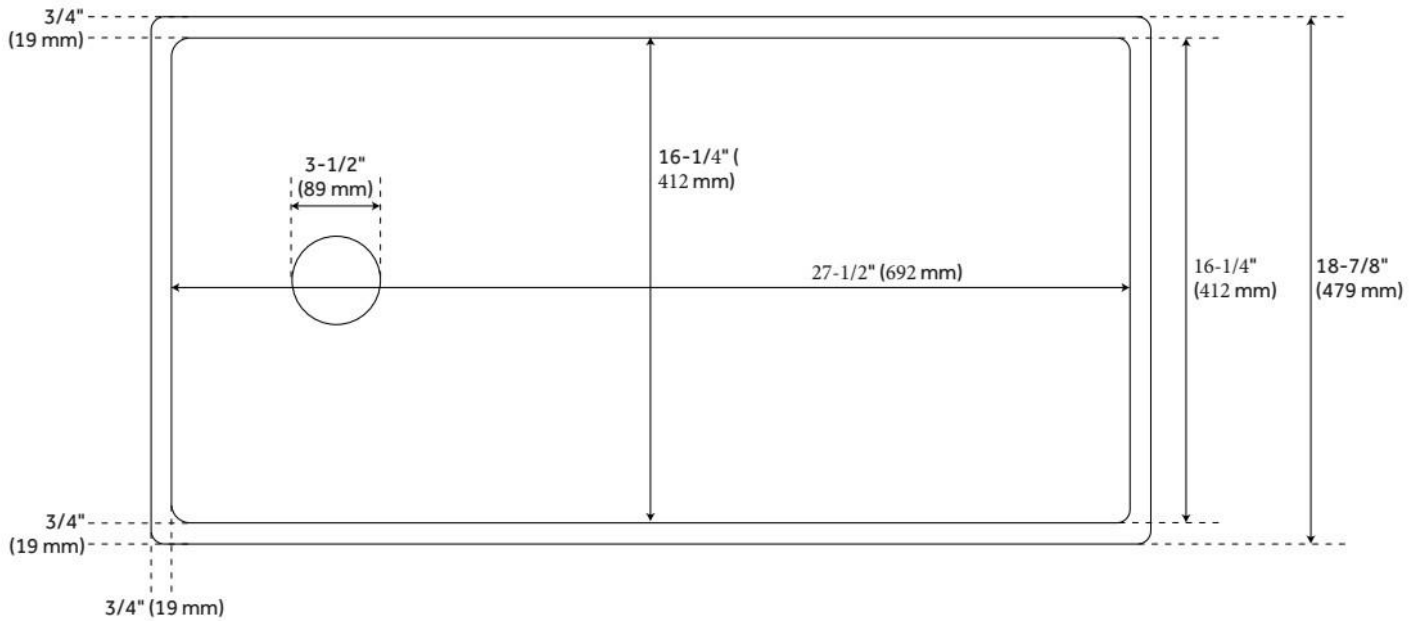

30" BRUMFIELD FIRECLAY FARMHOUSE SINK - MATTE BLACK

SKU: 433932
Code: SH433932

REVISED 8/21/2024