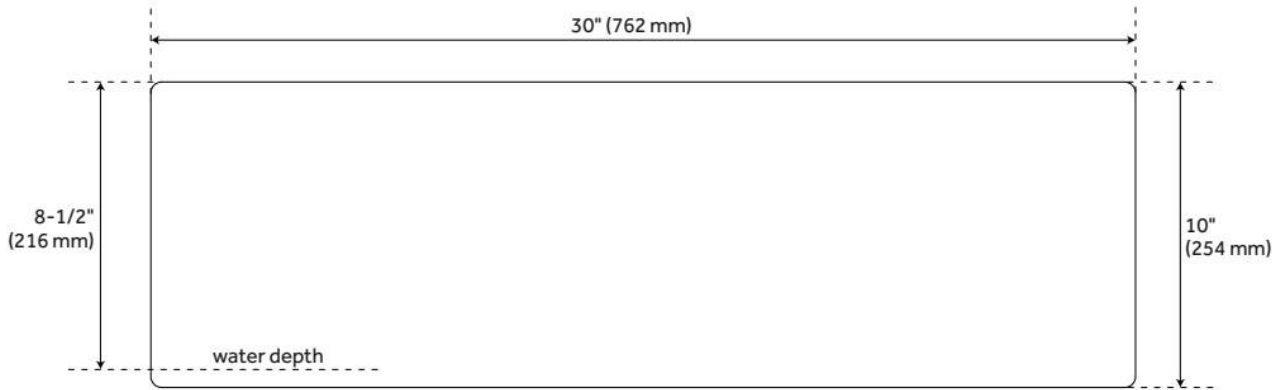

30" BRUMFIELD FIRECLAY FARMHOUSE SINK - WHITE

SKU: 433934
Code: SH433934

REVISED 8/21/2024