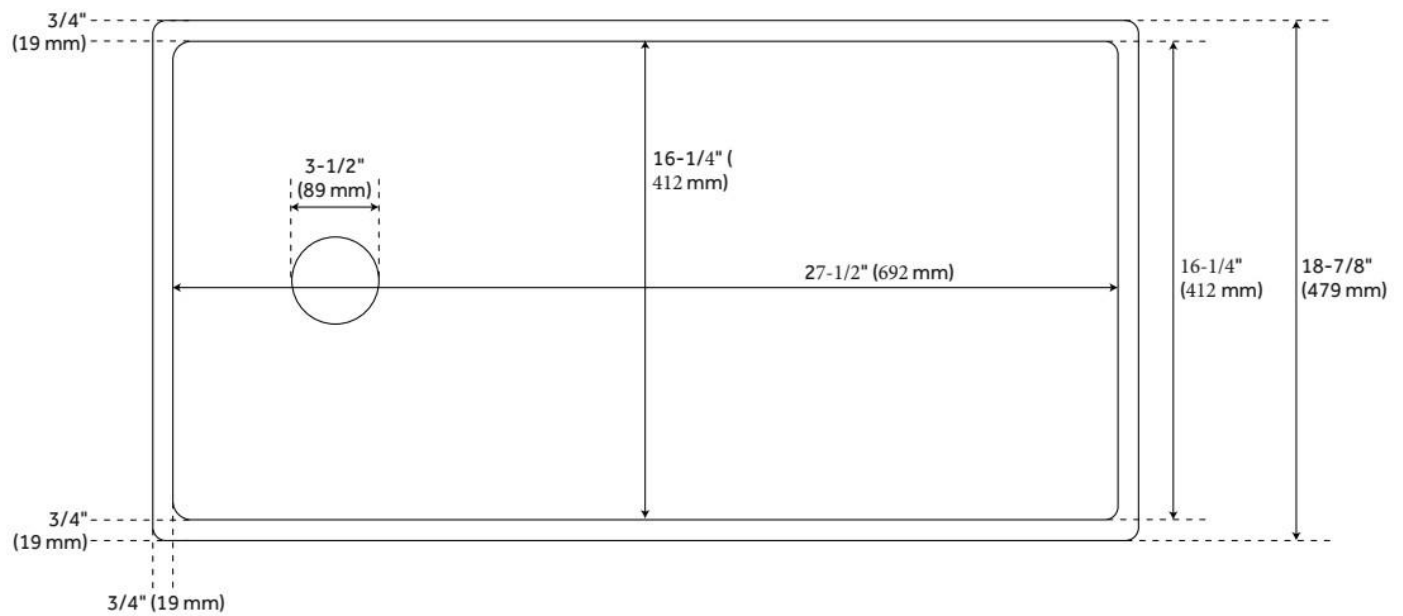

30" BRUMFIELD FIRECLAY FARMHOUSE SINK - WHITE

SKU: 433934
Code: SH433934

REVISED 8/21/2024