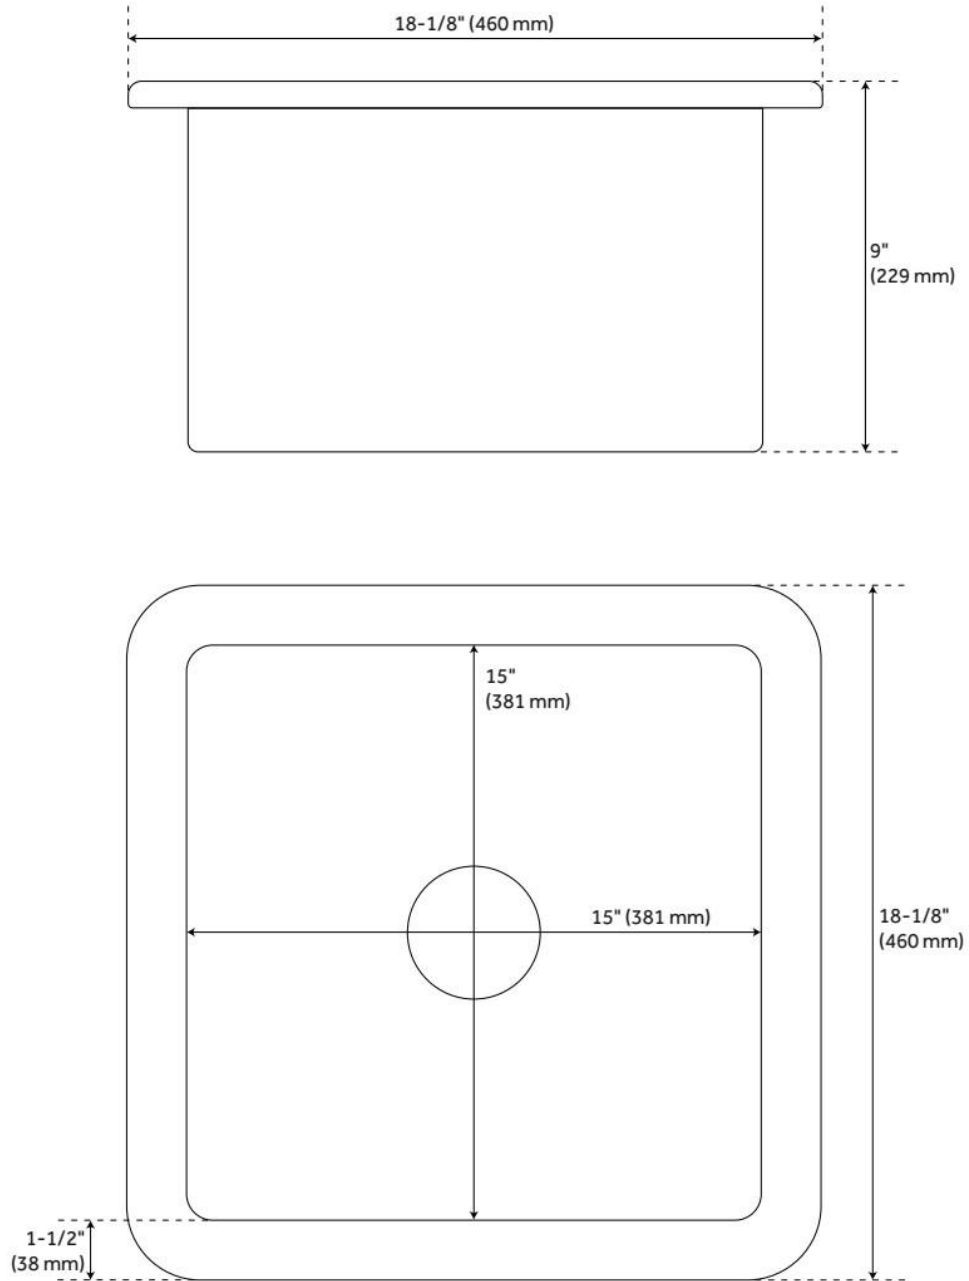

18" DERIN SQUARE UNDERMOUNT FIRECLAY PREP SINK - WHITE

SKU: 433947
Code: SH435018

FEATURES

Material: Fireclay
Product Finish: White
Installation Type: Undermount, Drop-In
Shape: Square
Drain Placement: Center
Fits Drain Hole Size: 3-1/2"
Faucet Centers: No Faucet Hole
Overflow Hole: No
Mounting Hardware Included: Yes

Optional Accessory: Basin Grid: 476348

ASME A112.19.2/CSA B45.1, Massachusetts Accepted, LISTED ID: SHF1B18SDMWH

ADDITIONAL FEATURES

- Made of solid, heavy-duty fireclay.
- Smooth, ripple-resistant surface.
- If purchasing drain separately, it must be able to accommodate a sink drain thickness of 1".
- All sink dimensions are ($\pm 1/2$ ").

REVISED 7/15/2024

18" DERIN SQUARE UNDERMOUNT FIRECLAY PREP SINK - WHITE

SKU: 433947
Code: SH435018

REVISED 7/15/2024