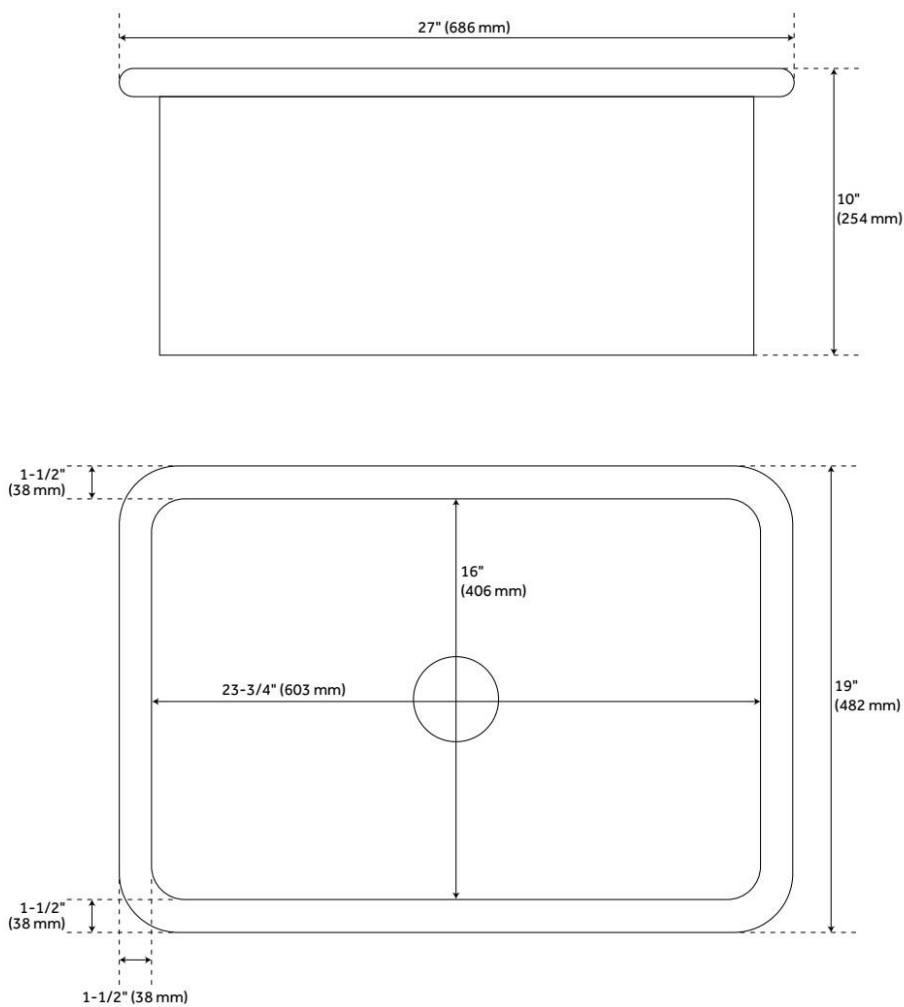

27" DERIN UNDERMOUNT FIRECLAY SINK - WHITE

SKU: 433951
Code: SH433951

FEATURES

Material: Fireclay
Product Finish: White
Installation Type: Undermount, Drop-In
Shape: Rectangle
Drain Placement: Center
Fits Drain Hole Size: 3-1/2"
Faucet Centers: No Faucet Hole
Overflow Hole: No
Mounting Hardware Included: Yes

- Made of solid, heavy-duty fireclay.
- Smooth, ripple-resistant surface.
- If purchasing drain separately, it must be able to accommodate a sink drain thickness of 1".
- All sink dimensions are ($\pm 1/2$ ").

REVISED 7/11/2024

27" DERIN UNDERMOUNT FIRECLAY SINK - WHITE

SKU: 433951
Code: SH433951

27" DERIN UNDERMOUNT FIRECLAY SINK - WHITE

SKU: 941341

All dimensions and specifications are nominal and may vary. Use actual products for accuracy in critical situations.