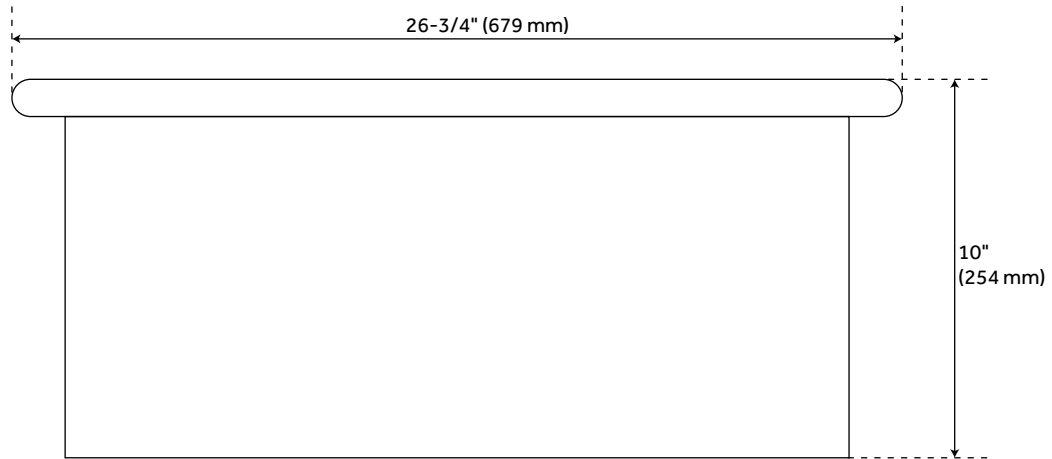

27" DERIN UNDERMOUNT FIRECLAY SINK - WHITE

All dimensions and specifications are nominal and may vary. Use actual products for accuracy in critical situations.