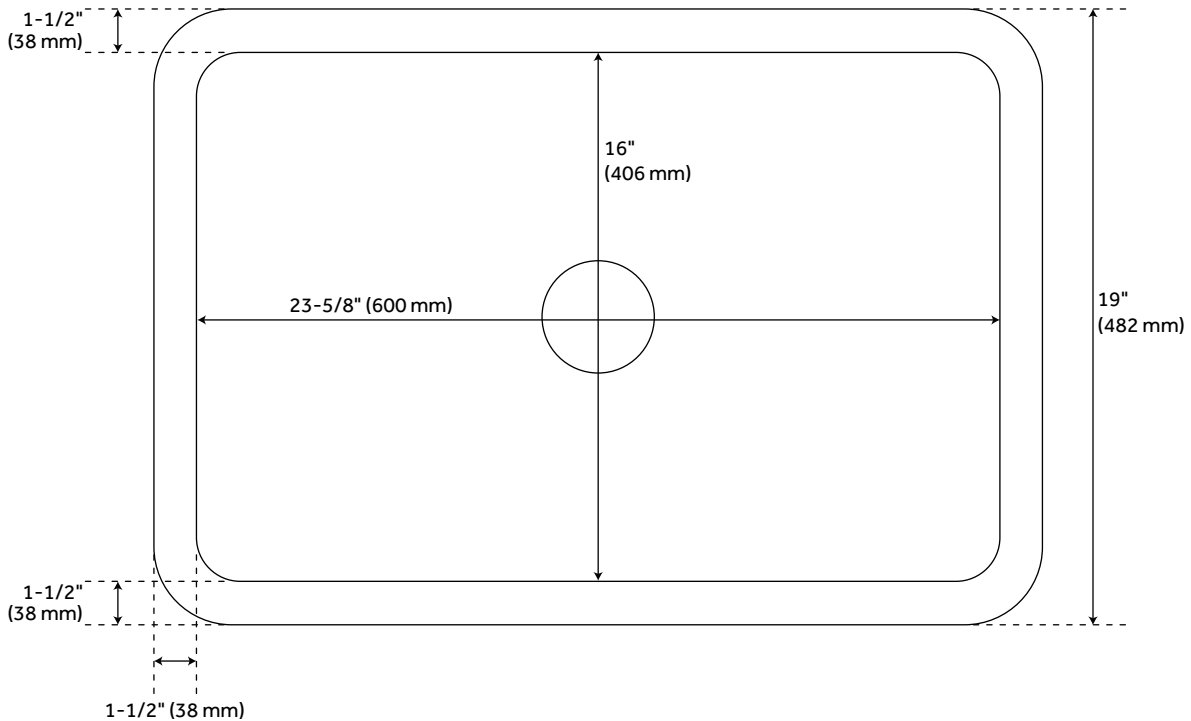

## FEATURES

Material: Fireclay  
Length: 27"  
Width: 19"  
Height: 10"  
Number of Basins: 1  
Sink Installation: Undermount  
Faucet Centers: No Faucet Hole  
Basin Length: 23-3/4"  
Basin Width: 16"  
Basin Depth: 8-1/2"  
Fits Drain Hole Size: 3-1/2"  
Interior Treatment: Smooth  
Drain Included: No  
Faucet Included: No  
Basin Configuration: Single  
Shape: Rectangle  
Water Depth to Rim: 8-1/2"  
Faucet Holes: No Faucet Hole  
Reversible Mounting: Yes  
Weight: 61

## ADDITIONAL FEATURES

- Made of solid, heavy-duty fireclay.
- Smooth, ripple-resistant surface.
- If purchasing drain separately, it must be able to accommodate a sink drain thickness of 1".
- All sink dimensions are ( $\pm 1/2$ ").

# 27" DERIN UNDERMOUNT FIRECLAY SINK - WHITE

All dimensions and specifications are nominal and may vary. Use actual products for accuracy in critical situations.