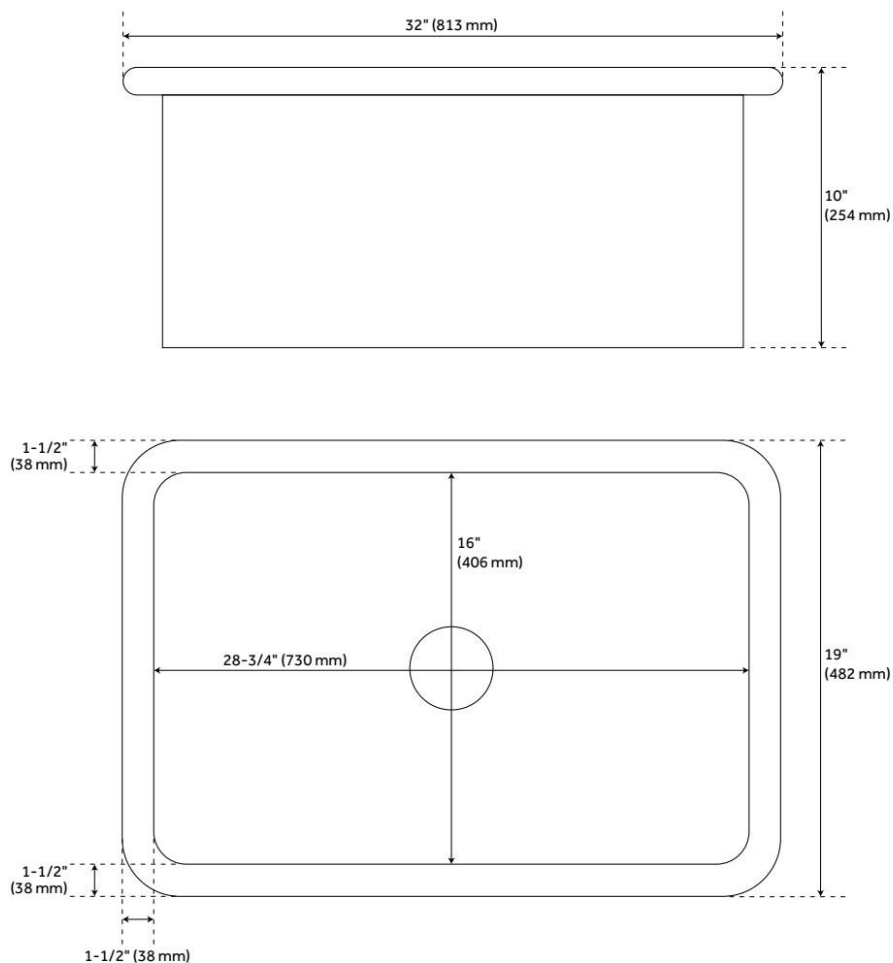

32" DERIN UNDERMOUNT FIRECLAY SINK - WHITE

SKU: 433955
Code: SH435024

32" DERIN UNDERMOUNT FIRECLAY SINK - WHITE

SKU: 941345
SHF1B3219DMWH

All dimensions and specifications are nominal and may vary. Use actual products for accuracy in critical situations.

SIGNATURE HARDWARE

See Website For Warranty Information
signaturehardware.com/warranty

signaturehardware.com

REVISED 7/11/2024

SIGNATURE HARDWARE

See Website For Warranty Information
signaturehardware.com/warranty

signaturehardware.com